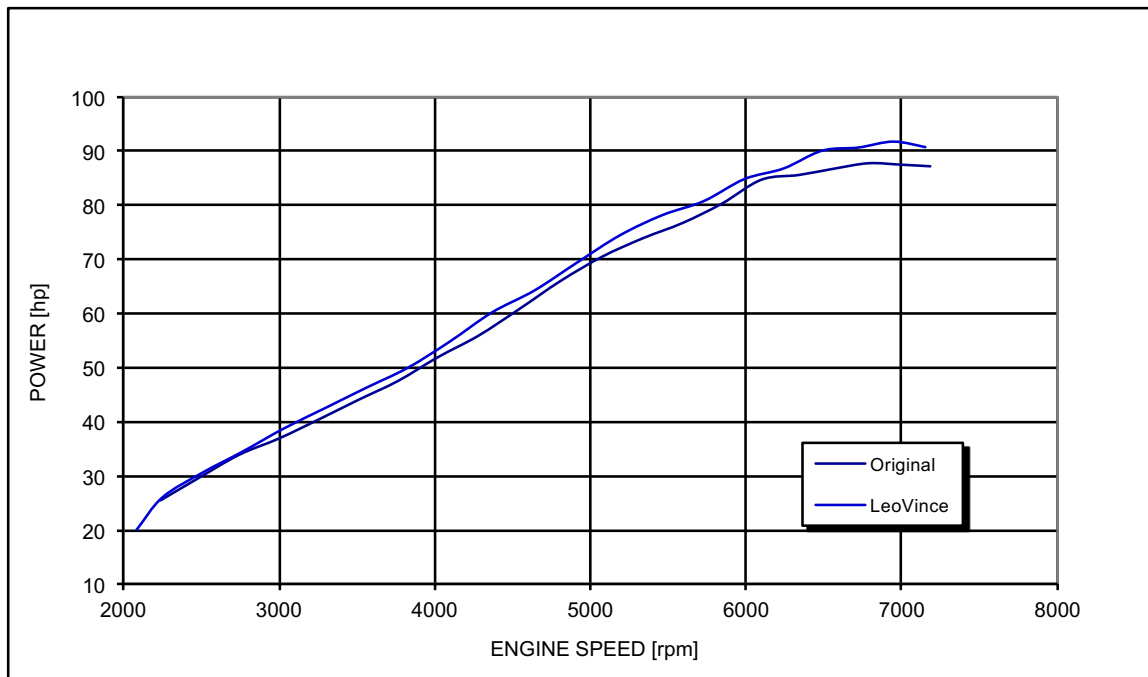

HONDA VFR 1200 X CROSSTOURER/DCT/XD

*Racing configuration

Test conditions:

1.029 mBar
18 °C

Reference conditions:

1.013 mBar
20 °C