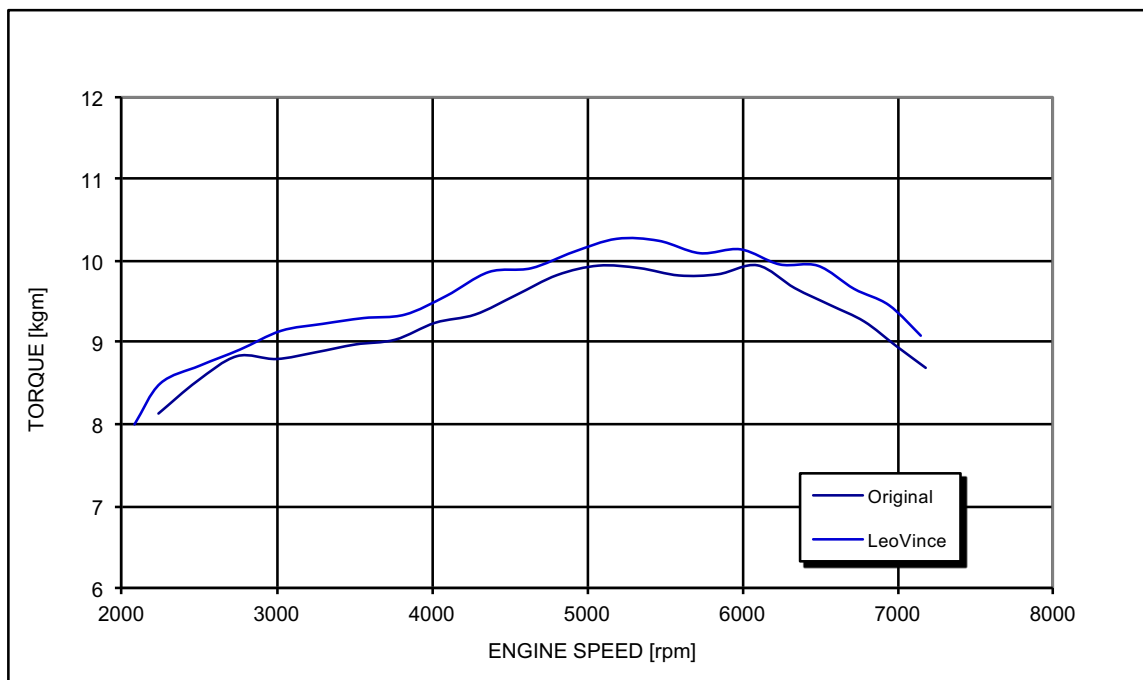

HONDA VFR 1200 X CROSSTOURER/DCT/XD

*Racing configuration

Test conditions:

1.029 mBar
18 °C

Reference conditions:

1.013 mBar
20 °C