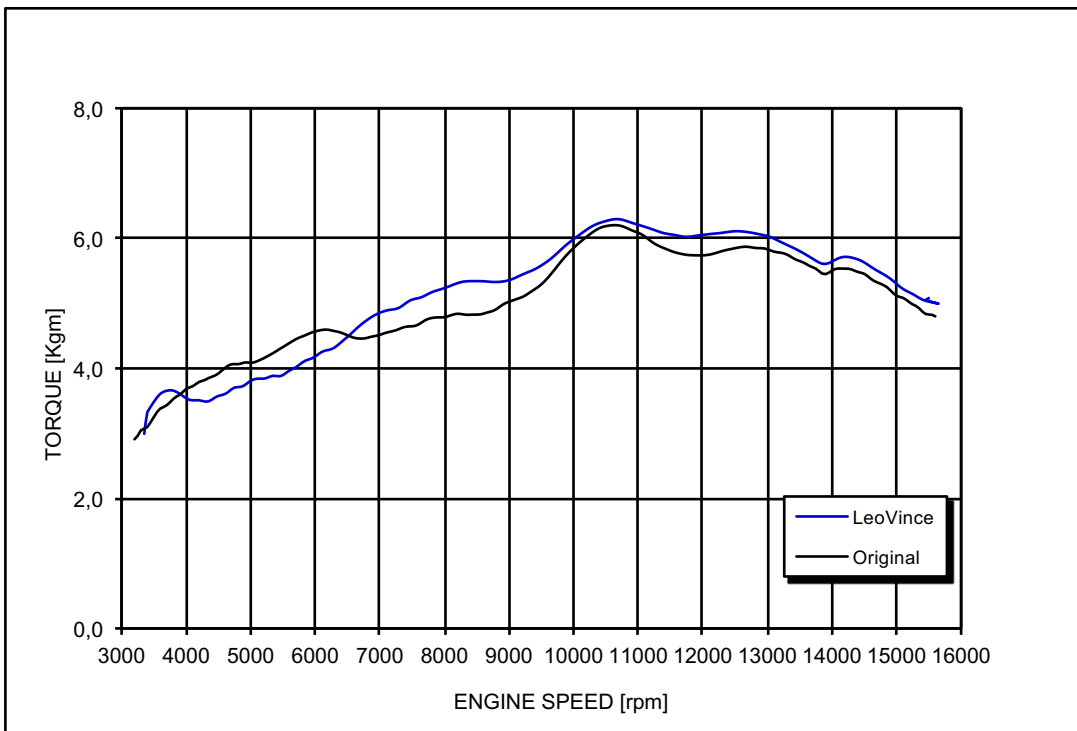

YAMAHA YZF 600 R6

*Racing configuration

Test conditions:

987 mBar
23 °C

Reference conditions:

1.013 mBar
20 °C