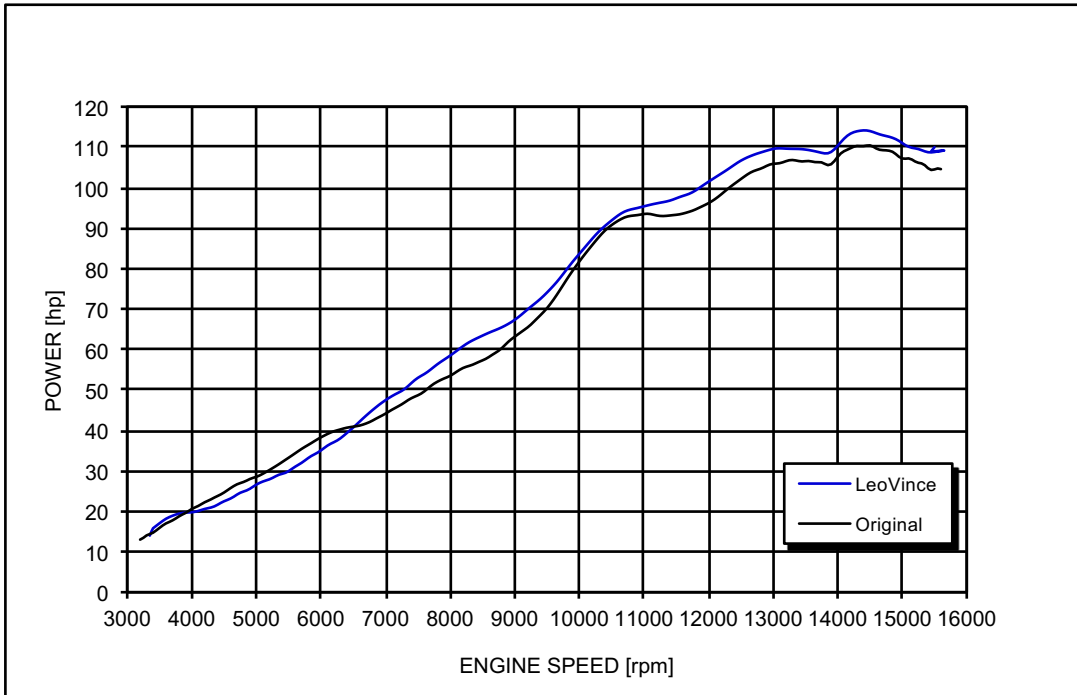

# YAMAHA YZF 600 R6

\*Racing configuration

## Test conditions:

987 mBar  
23 °C

## Reference conditions:

1.013 mBar  
20 °C