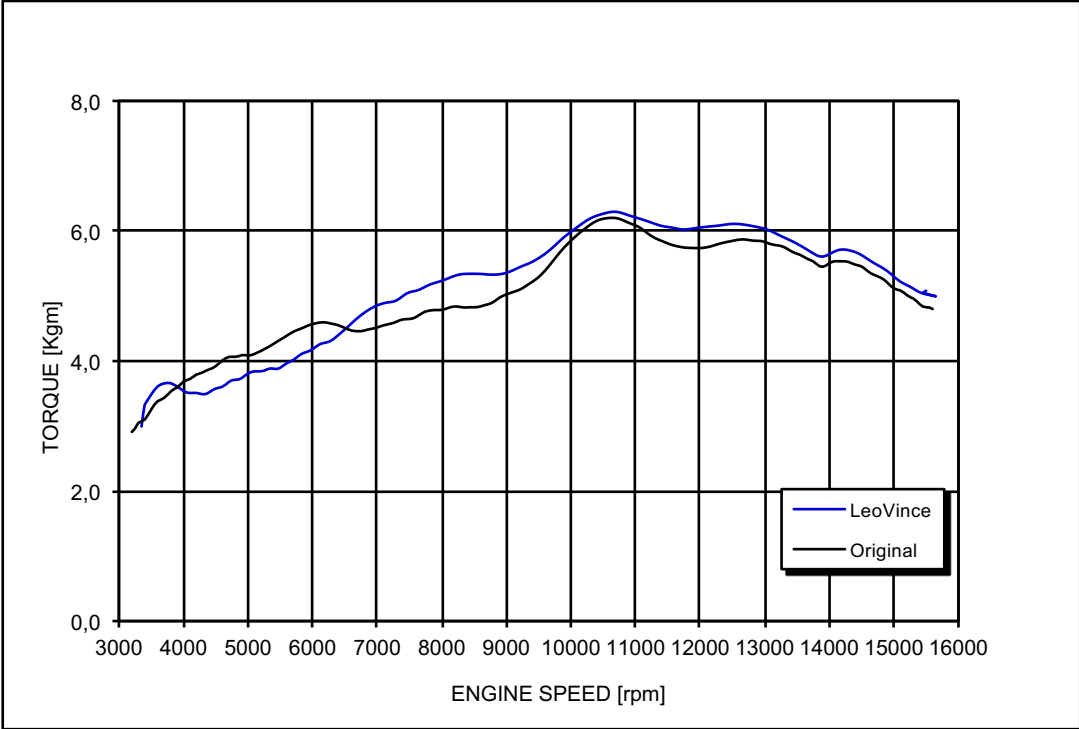

YAMAHA YZF 600 R6

*Racing configuration

Test conditions:

987 mBar
23 °C

Reference conditions:

1.013 mBar
20 °C