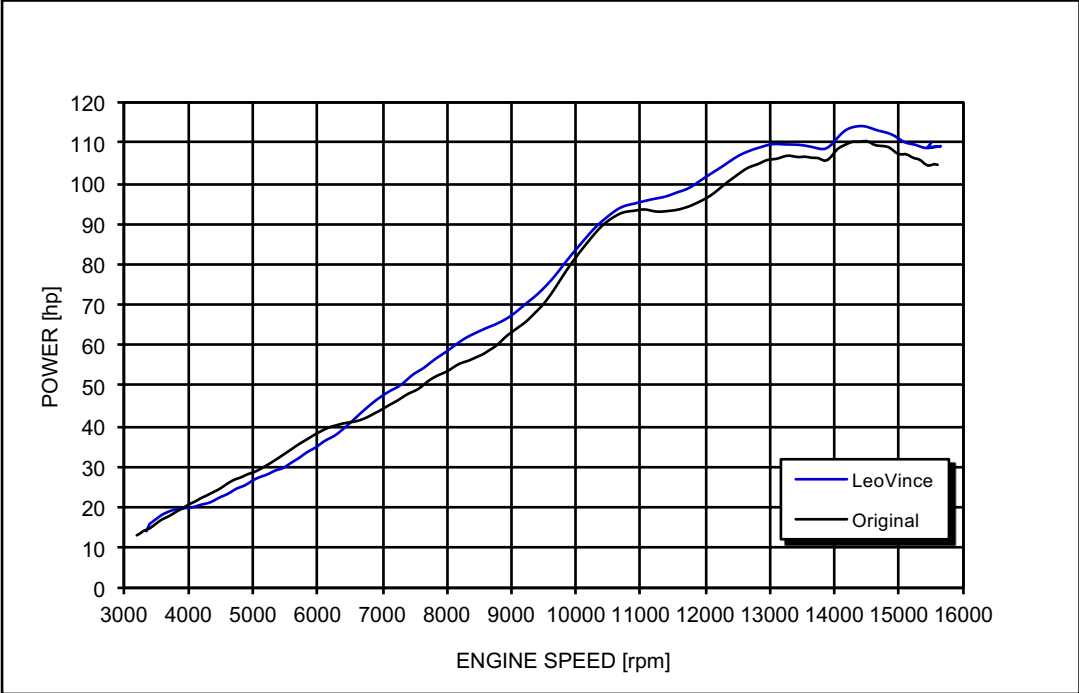

YAMAHA YZF 600 R6

*Racing configuration

Test conditions:

987 mBar
23 °C

Reference conditions:

1.013 mBar
20 °C