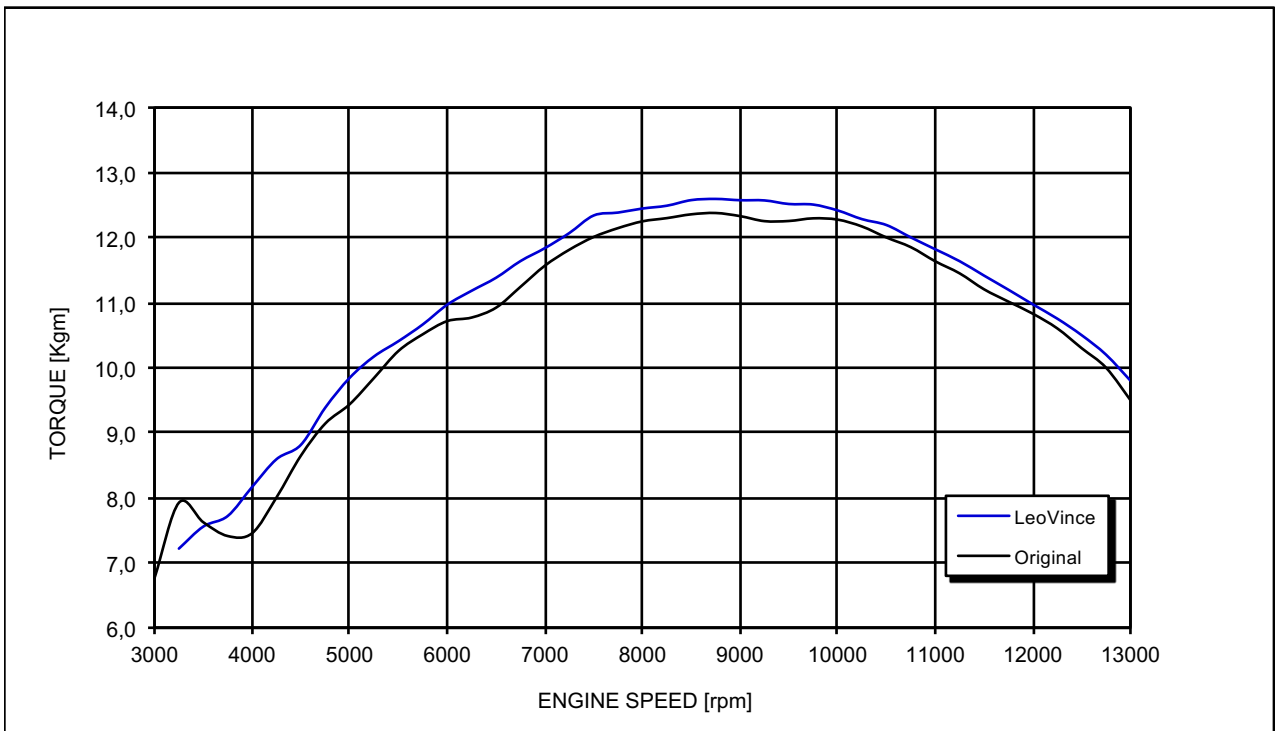

HONDA CBR 1000 RR/ABS

*Racing configuration

Test conditions:

987 mBar
23 °C

Reference conditions:

1.013 mBar
20 °C