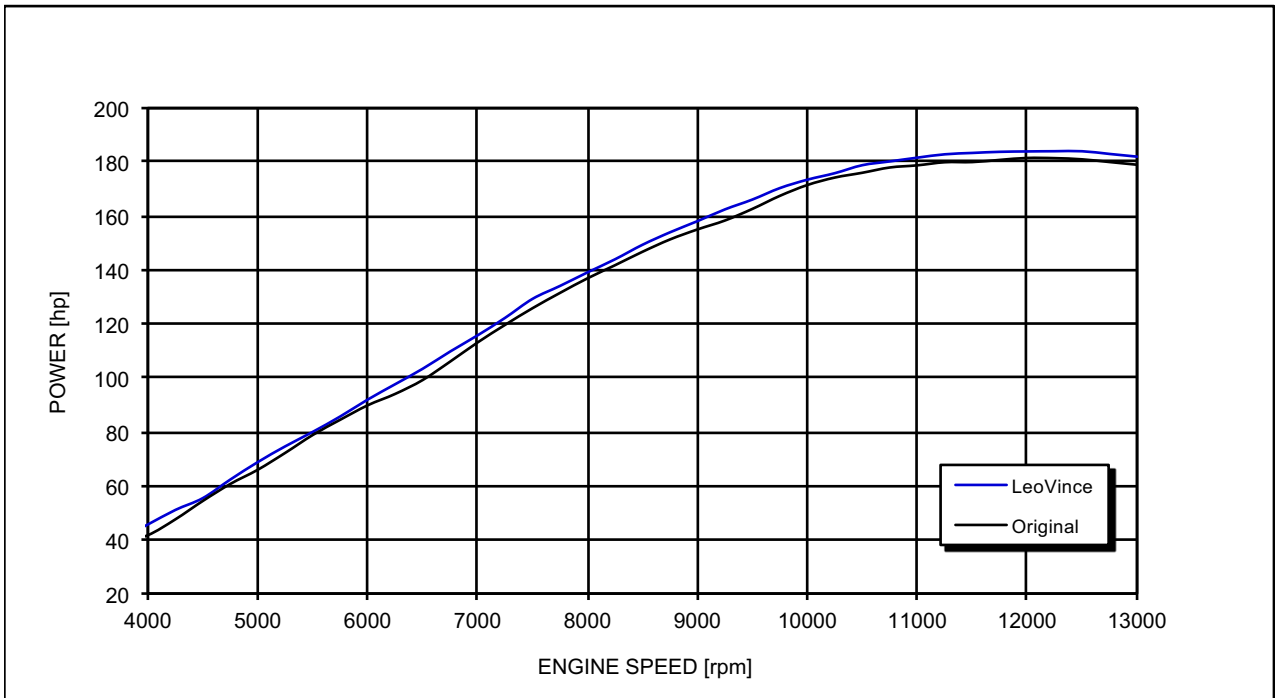

HONDA CBR 1000 RR/ABS

*Racing configuration

Test conditions:

987 mBar
23 °C

Reference conditions:

1.013 mBar
20 °C