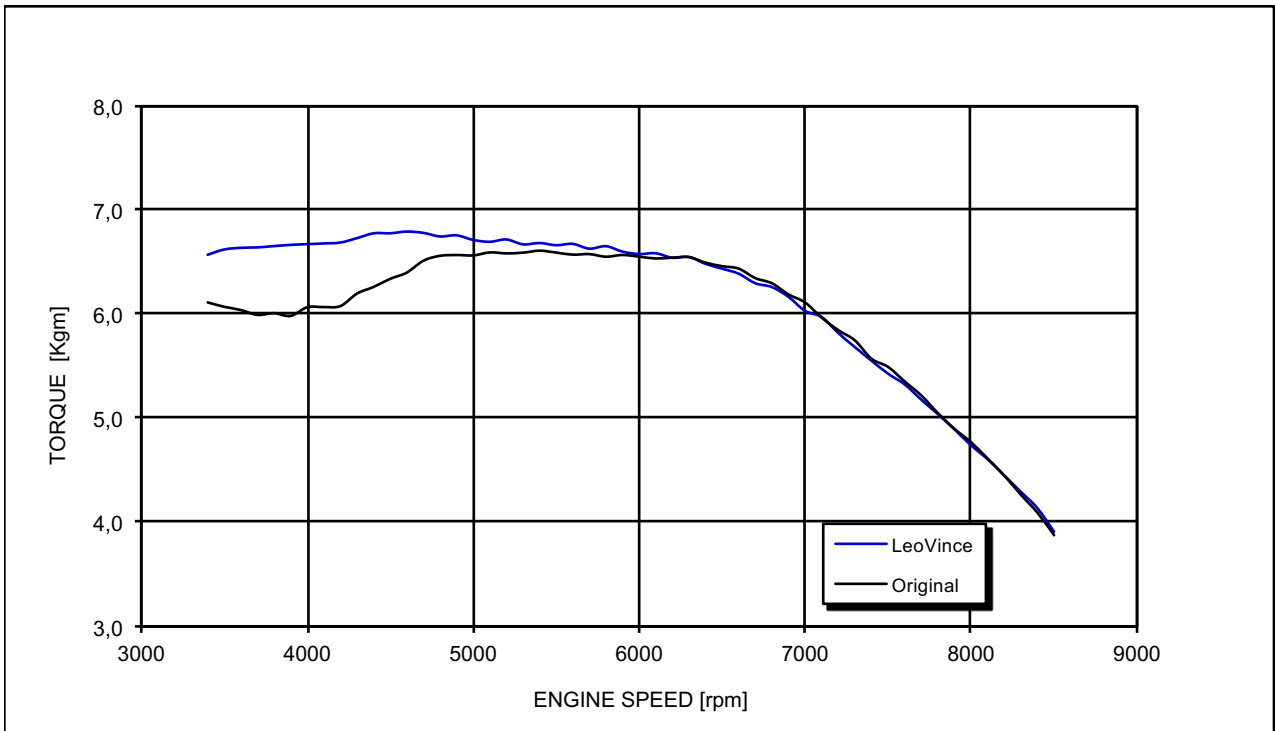

HONDA XRV 750 AFRICA TWIN

*Racing configuration

Test conditions:

987 mBar
23 °C

Reference conditions:

1.013 mBar
20 °C