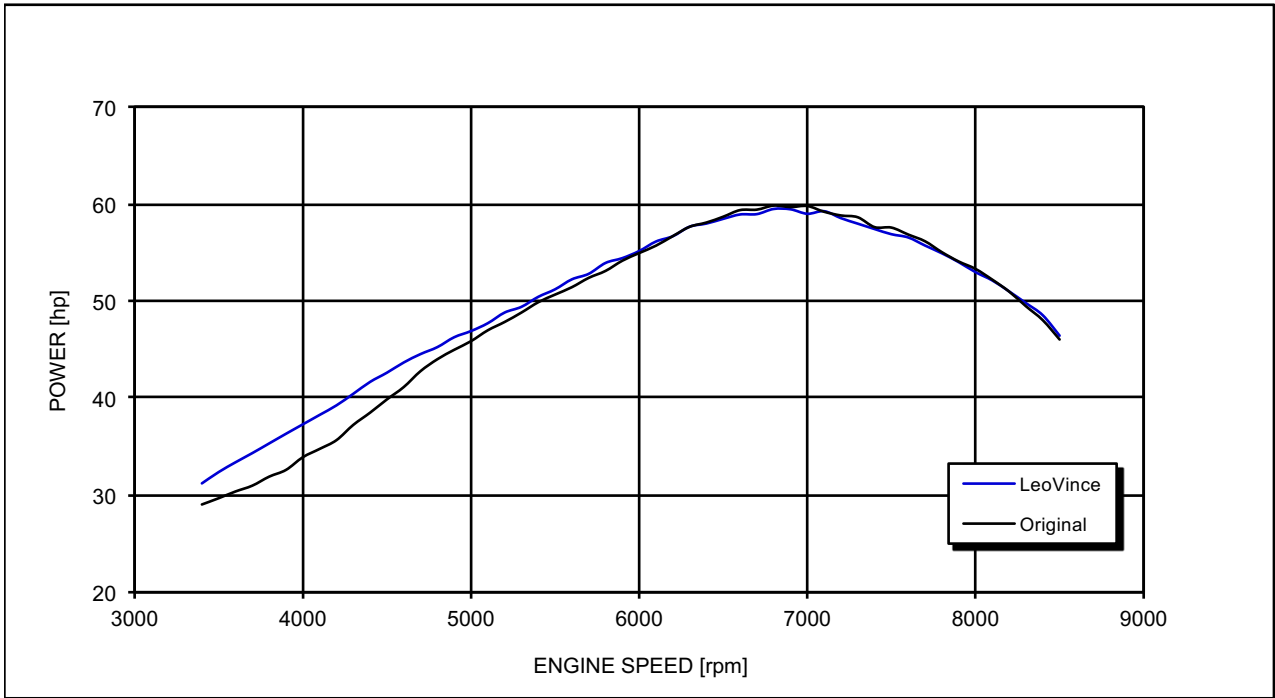

HONDA XRV 750 AFRICA TWIN

*Racing configuration

Test conditions:

987 mBar
23 °C

Reference conditions:

1.013 mBar
20 °C