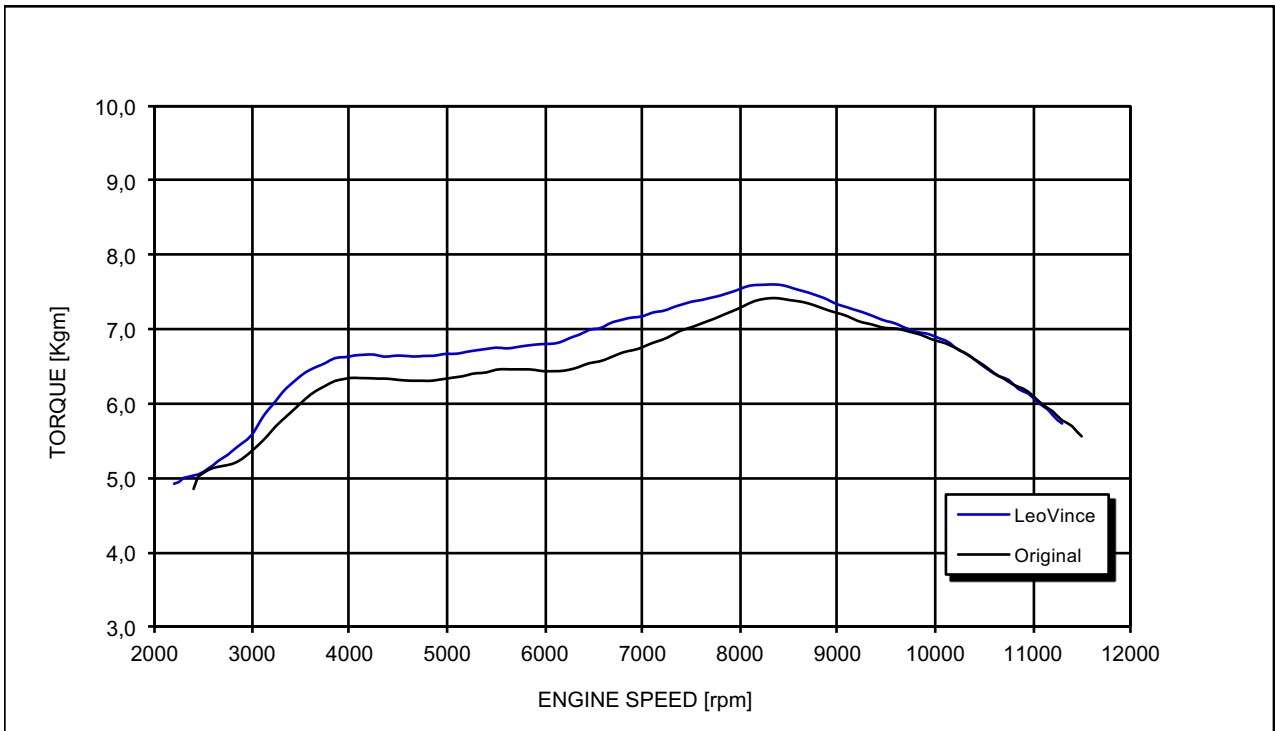

KAWASAKI Z 750 R

*Racing configuration

Test conditions:

987 mBar
23 °C

Reference conditions:

1.013 mBar
20 °C