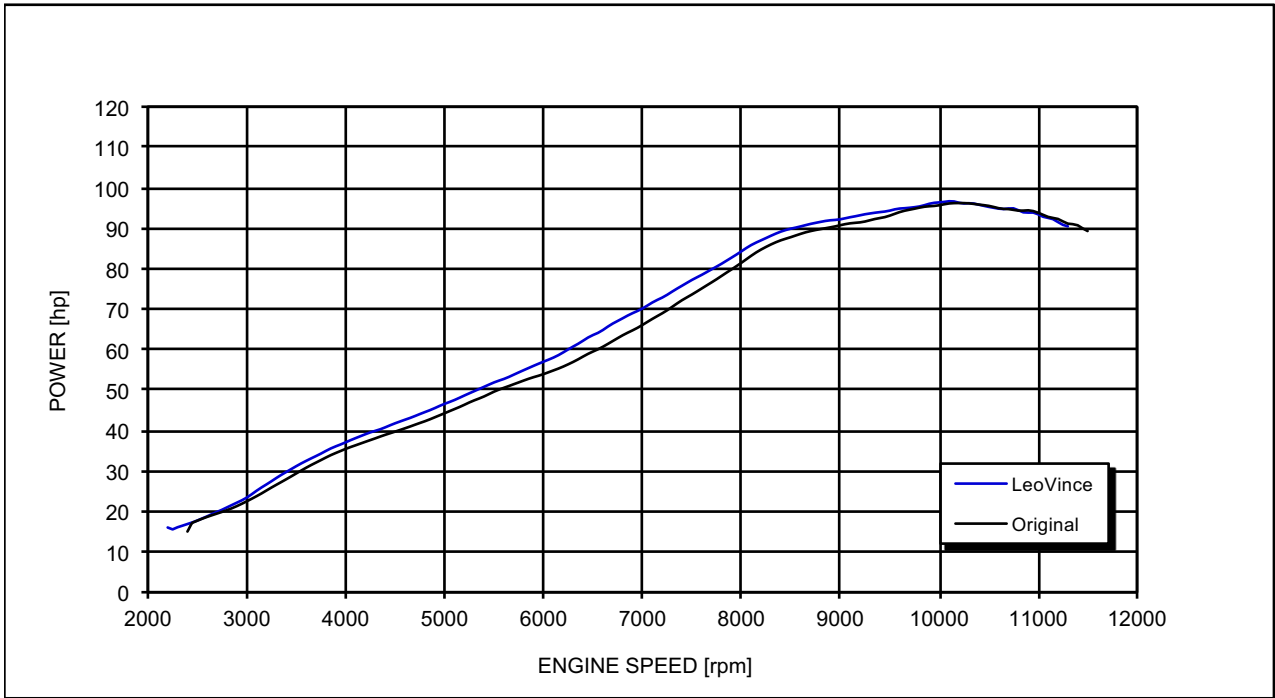

KAWASAKI Z 750 R

*Racing configuration

Test conditions:

987 mBar
23 °C

Reference conditions:

1.013 mBar
20 °C