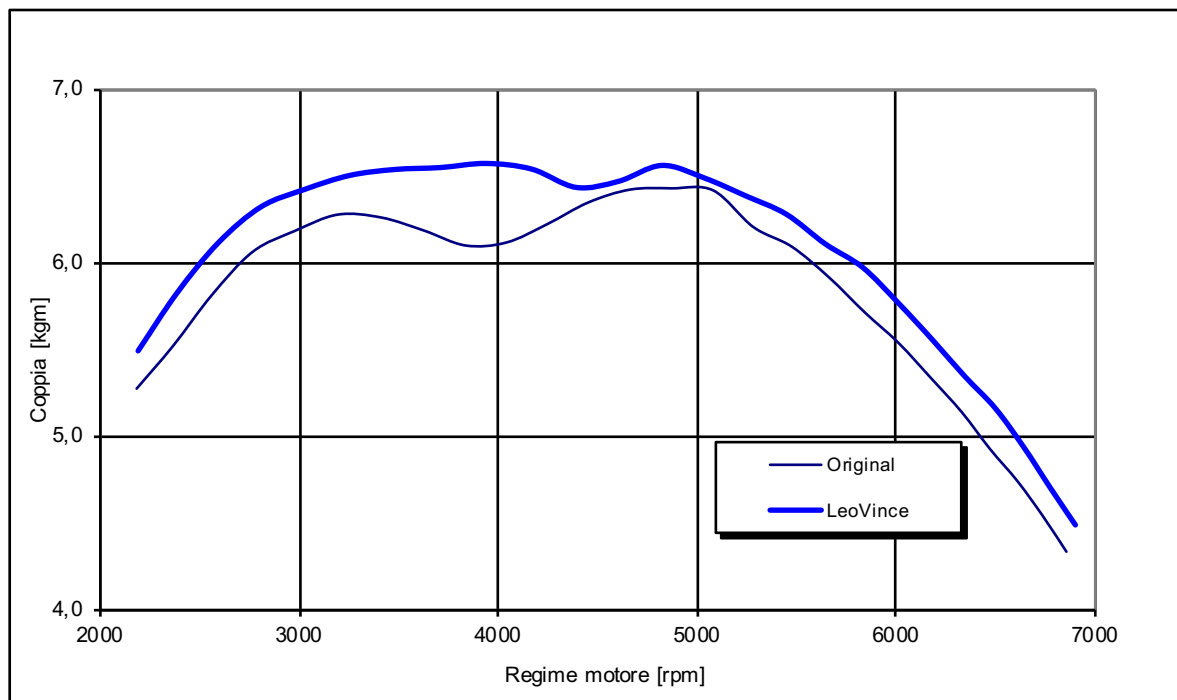

YAMAHA XT 660 R/X

*Racing configuration

Test conditions:

993 mBar
23°C

Reference conditions:

1.013 mBar
20 °C