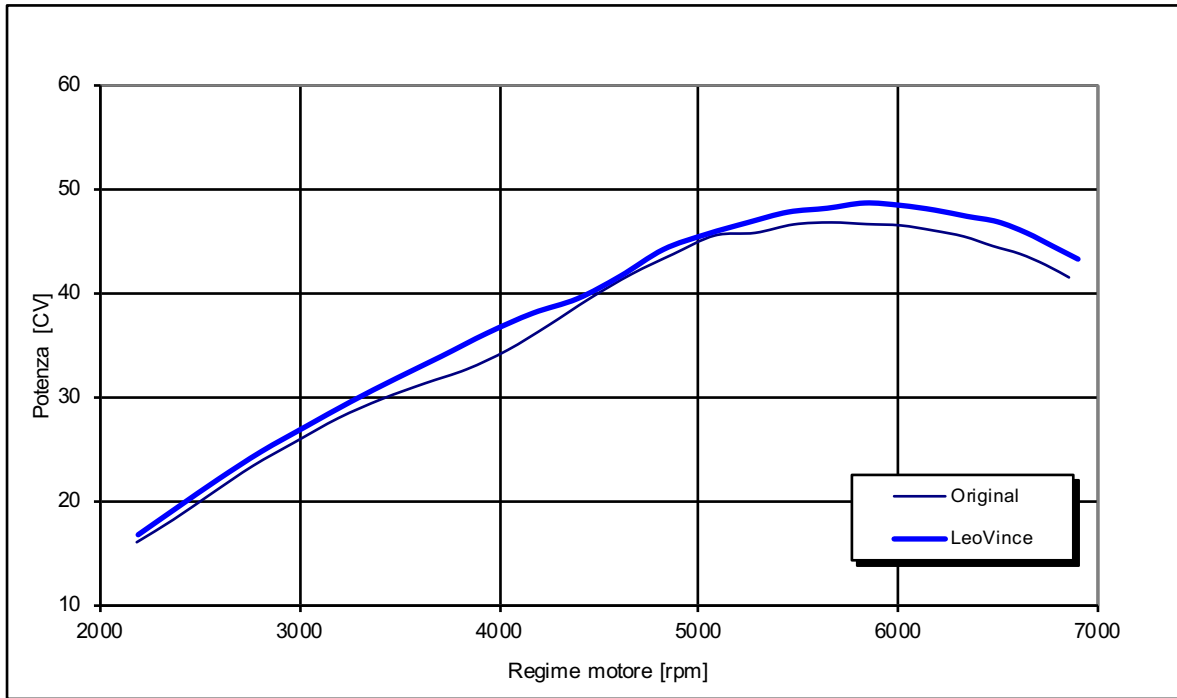

YAMAHA XT 660 R/X

*Racing configuration

Test conditions:

993 mBar
23°C

Reference conditions:

1.013 mBar
20 °C