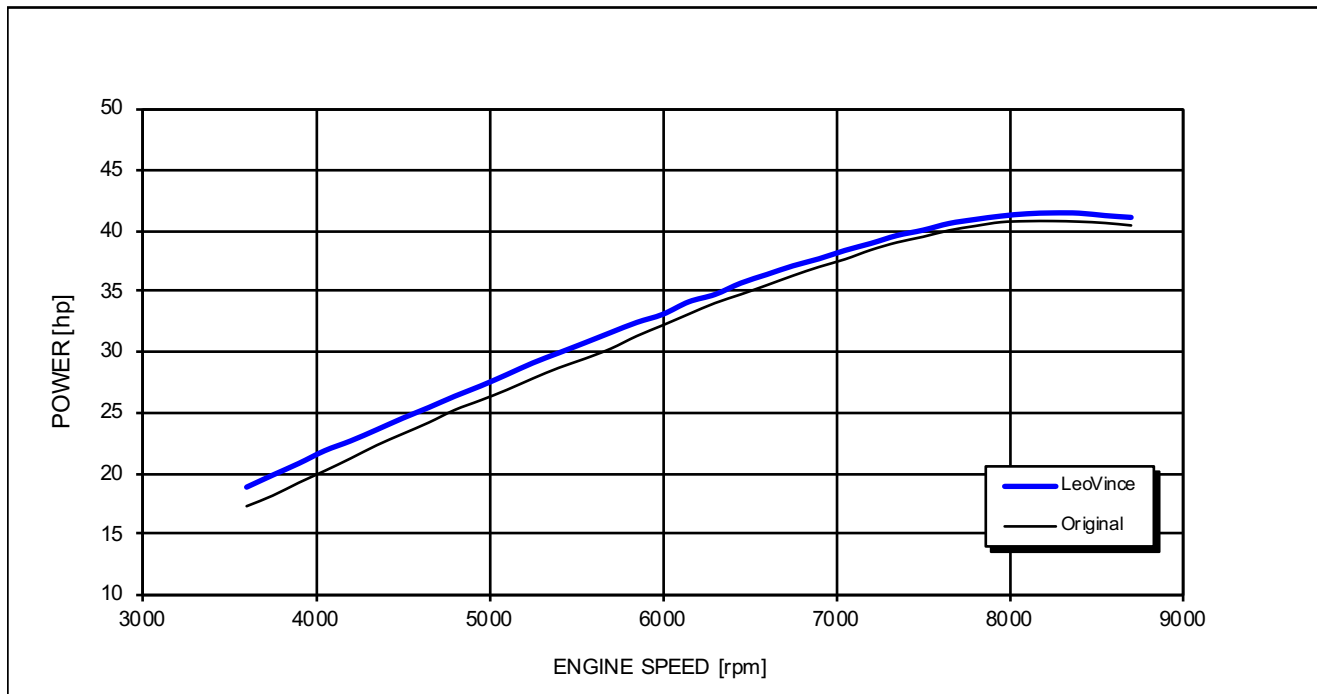

HONDA CBR 500 R

*Racing configuration

Test conditions:

997 mBar
19 °C

Reference conditions:

1013 mBar
20 °C