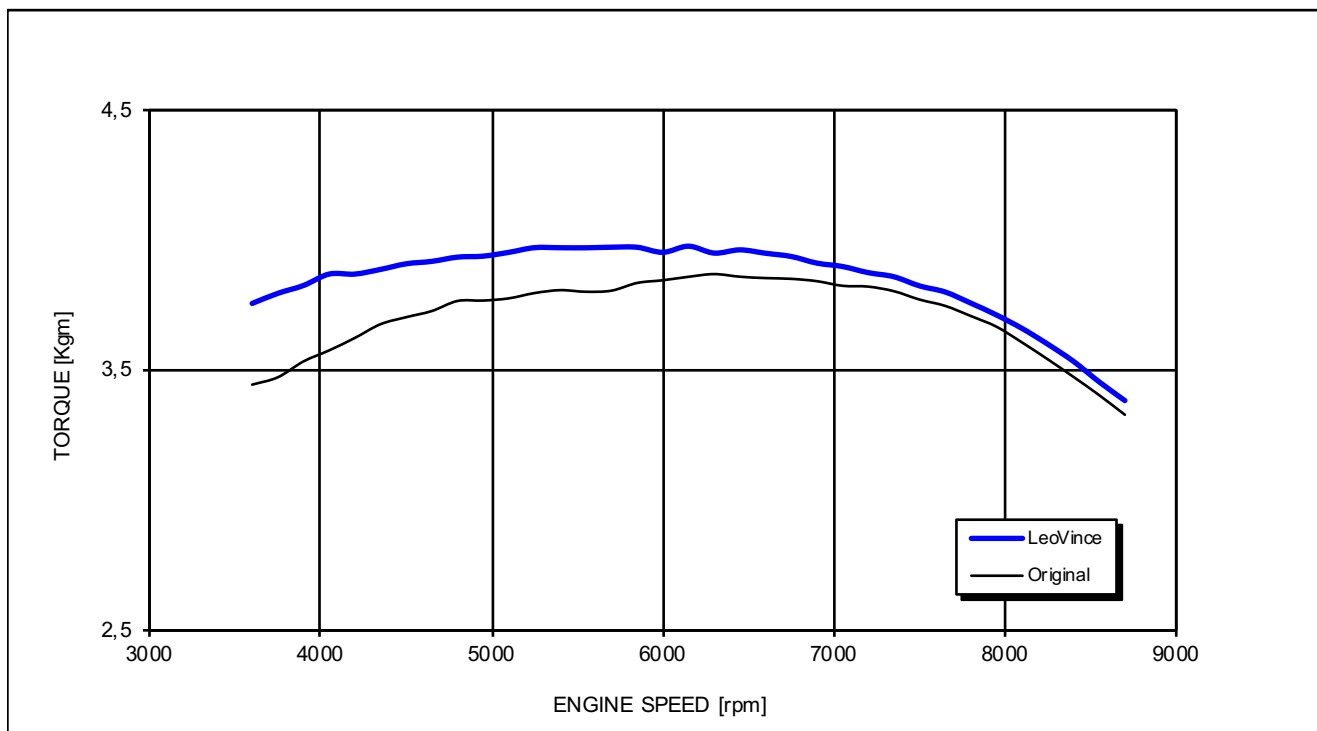

HONDA CBR 500 R

*Racing configuration

Test conditions:

997 mBar
19 °C

Reference conditions:

1013 mBar
20 °C