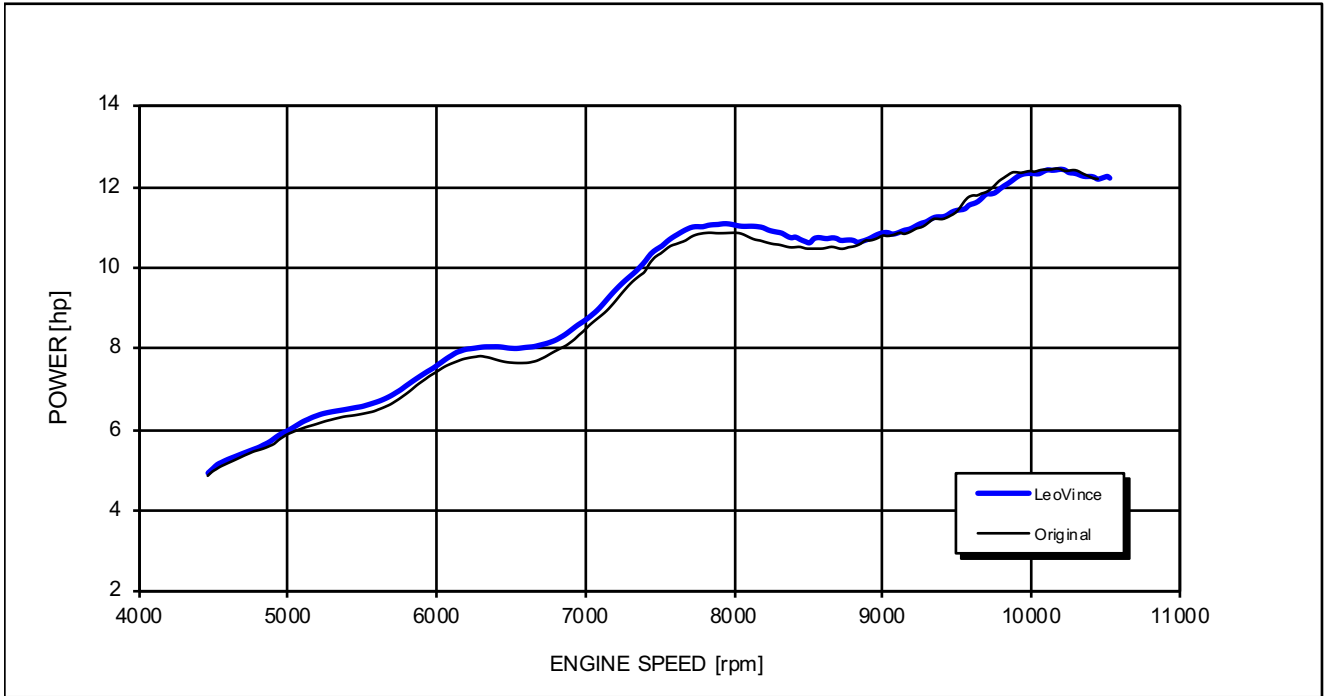

BETA RR 50 ENDURO/SPORT/RACING
BETA RR 50 MOTARD/SPORT/TRACK

*Racing configuration

Test conditions:

997 mBar
19 °C

Reference conditions:

1013 mBar
20 °C