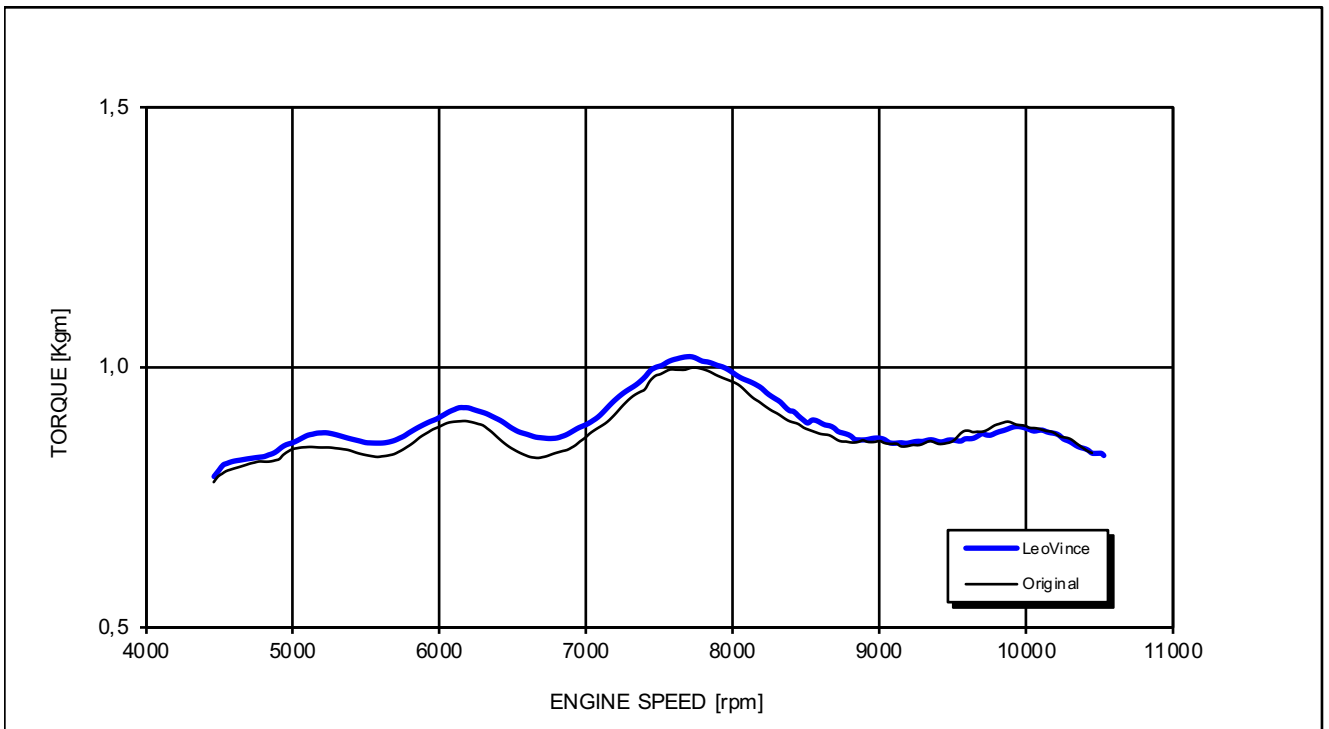

BETA RR 50 ENDURO/SPORT/RACING
BETA RR 50 MOTARD/SPORT/TRACK

*Racing configuration

Test conditions:

997 mBar
19 °C

Reference conditions:

1013 mBar
20 °C