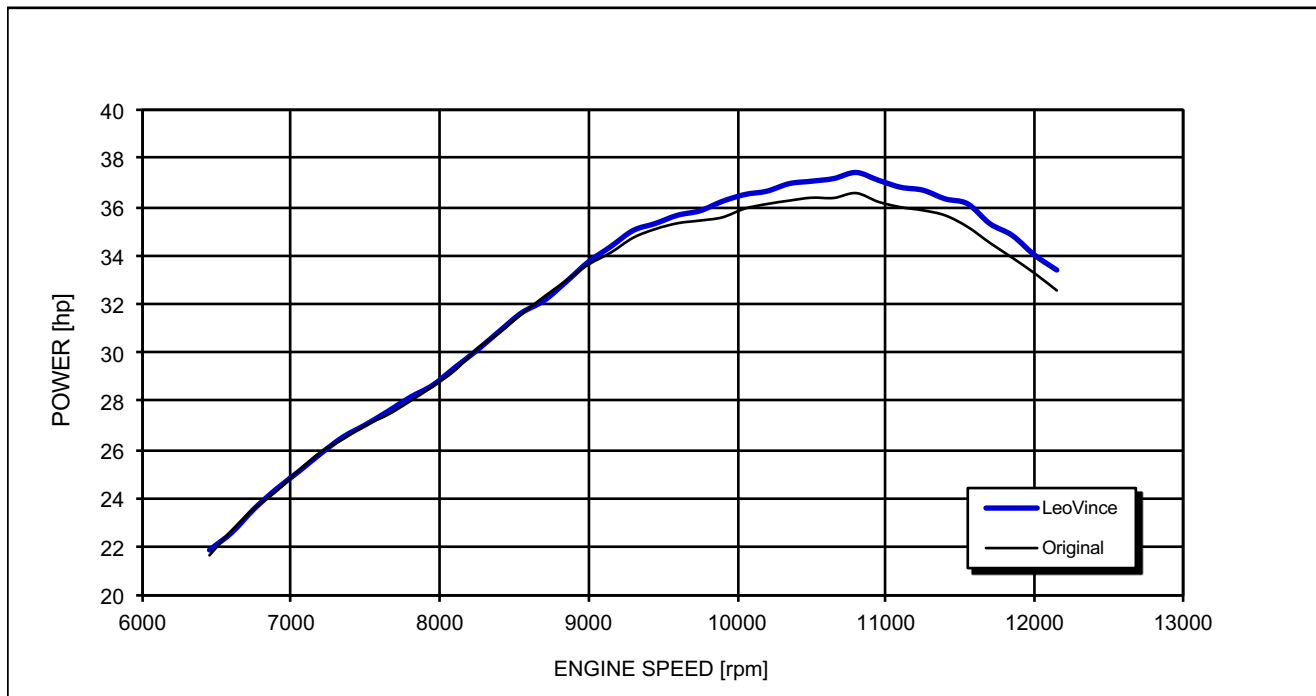

*Racing configuration

Test conditions:

997 mBar
19 °C

Reference conditions:

1013 mBar
20 °C