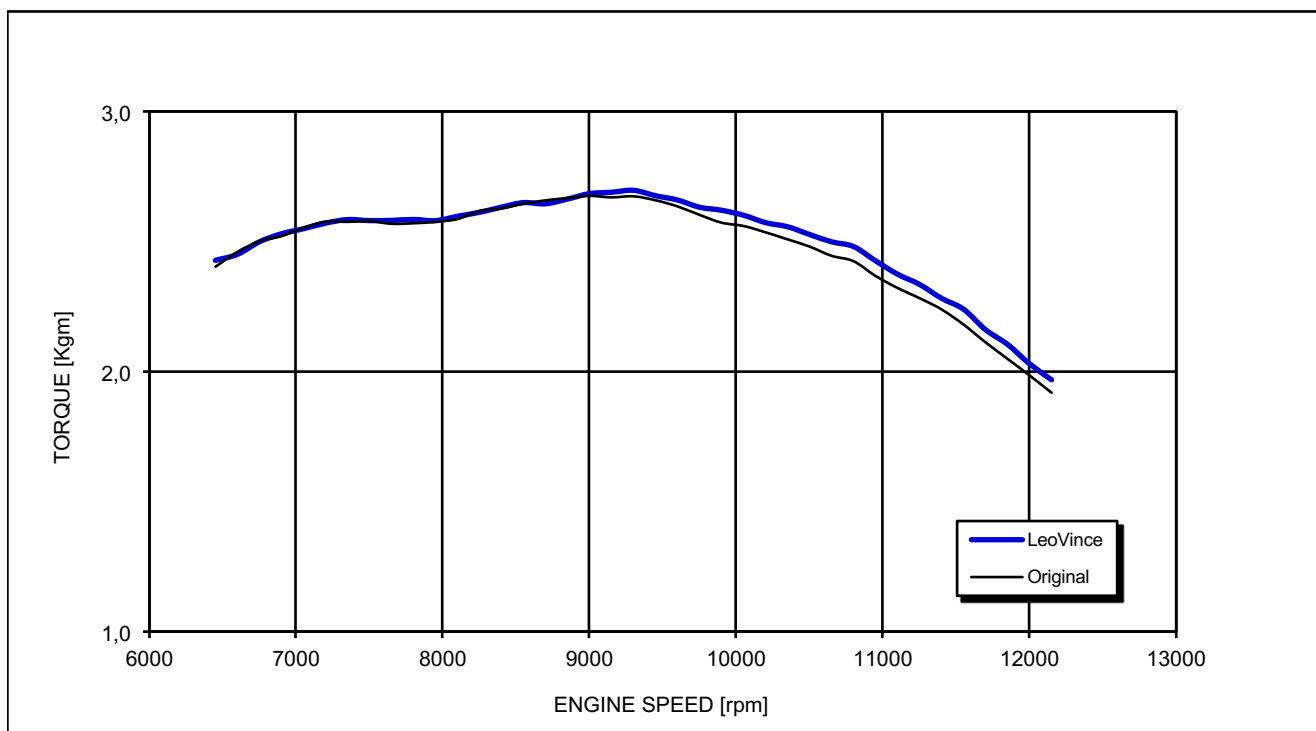

*Racing configuration

Test conditions:

997 mBar
19 °C

Reference conditions:

1013 mBar
20 °C