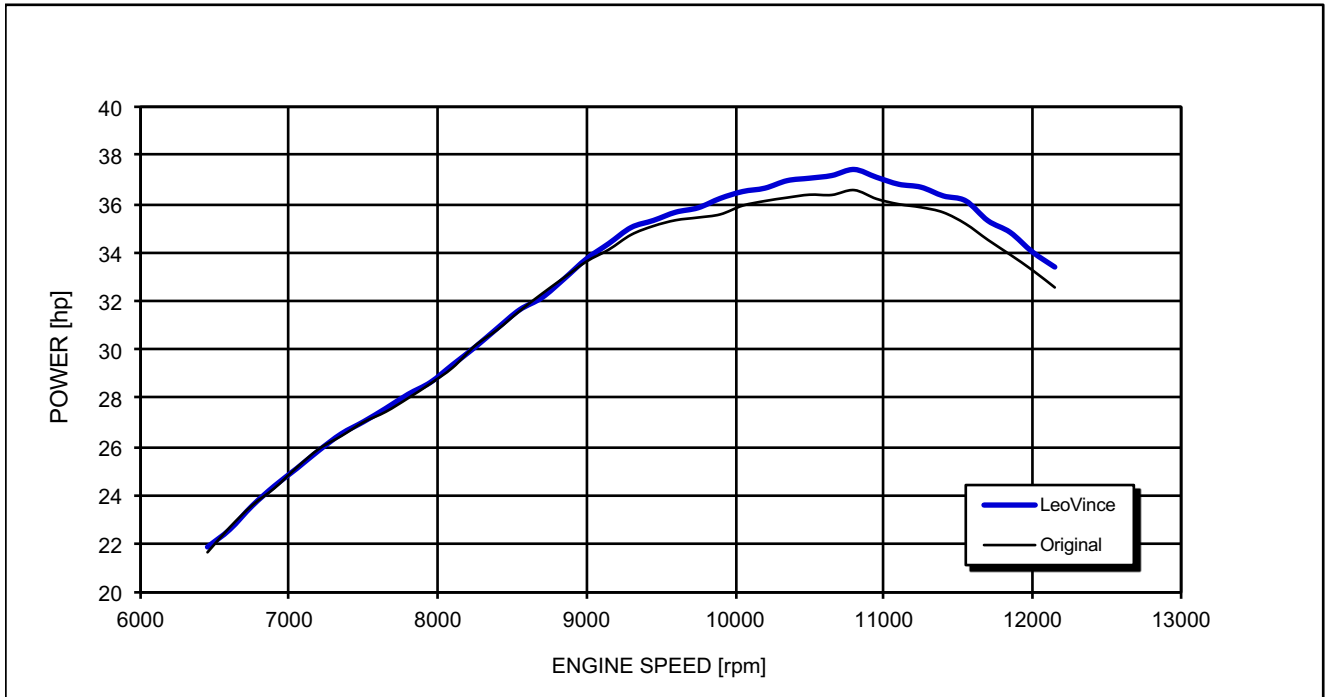

## YAMAHA MT-25

\*Racing configuration

### Test conditions:

997 mBar  
19 °C

### Reference conditions:

1013 mBar  
20 °C