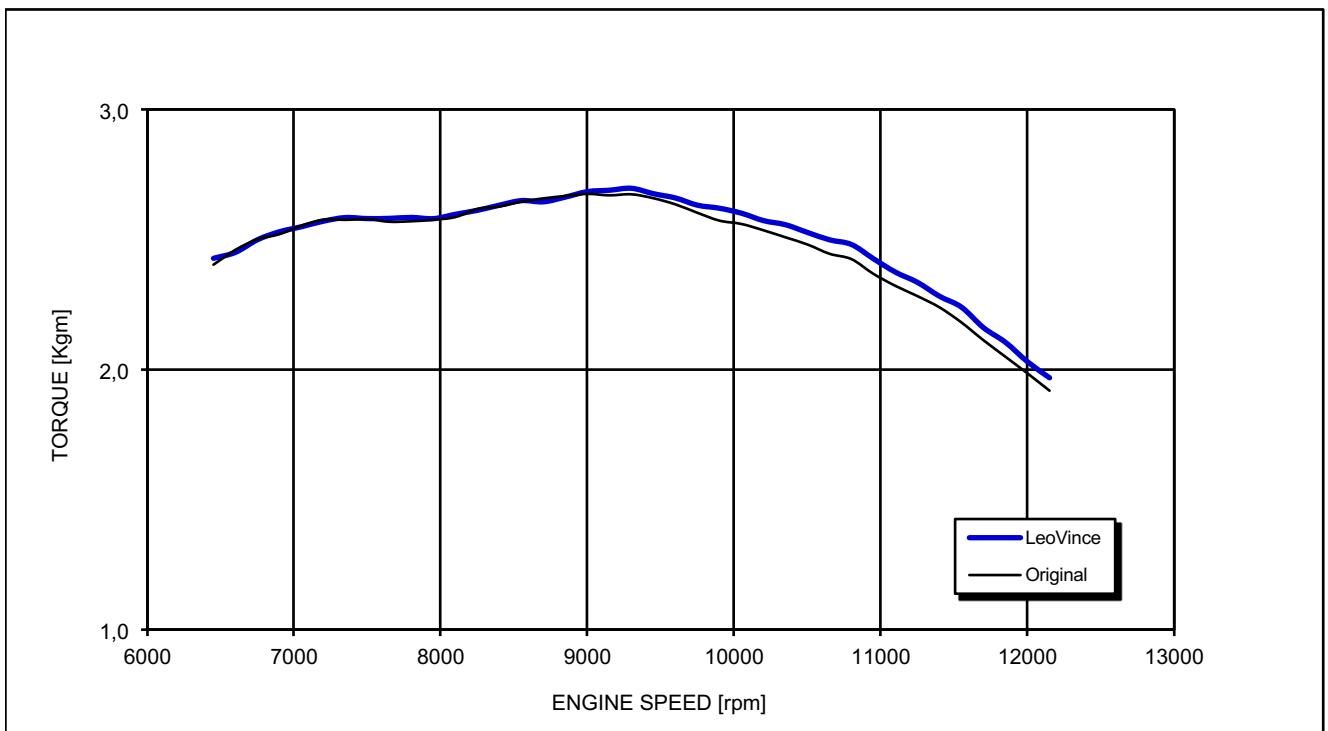

## YAMAHA MT-25

\*Racing configuration

### Test conditions:

997 mBar  
19 °C

### Reference conditions:

1013 mBar  
20 °C