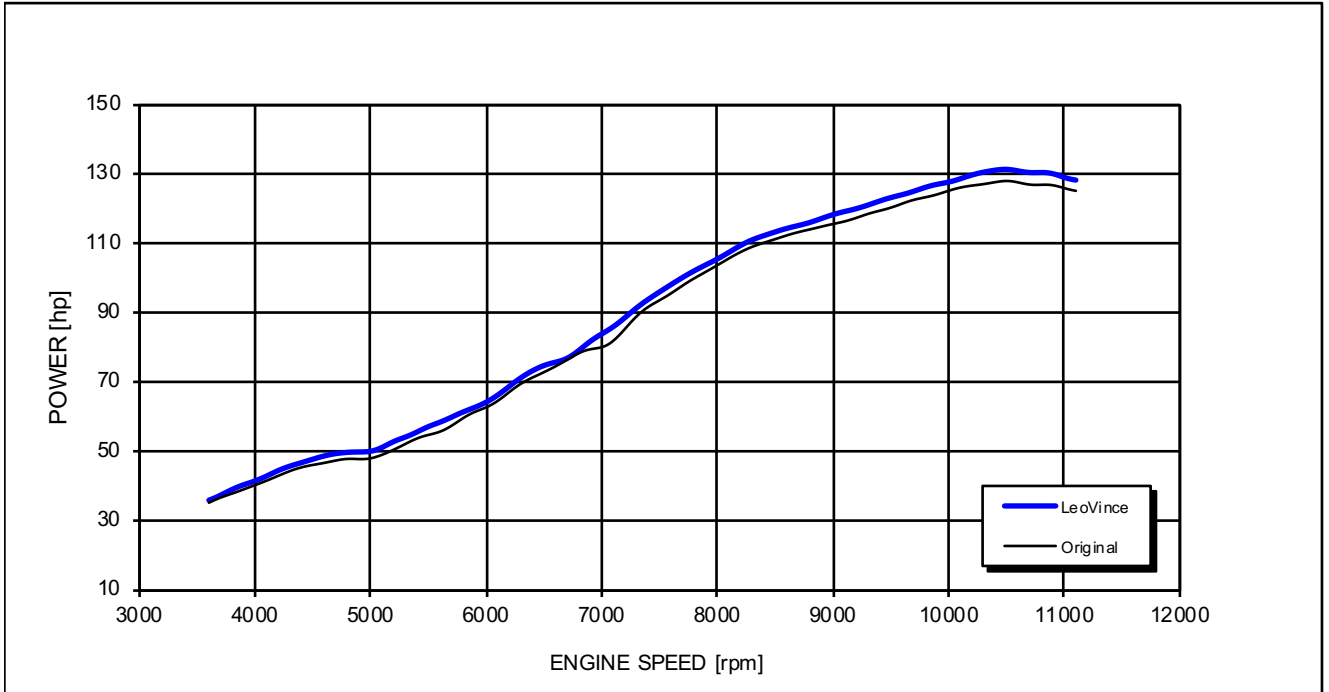

HONDA CB 1000 R

*Racing configuration

Test conditions:

997 mBar
19 °C

Reference conditions:

1013 mBar
20 °C