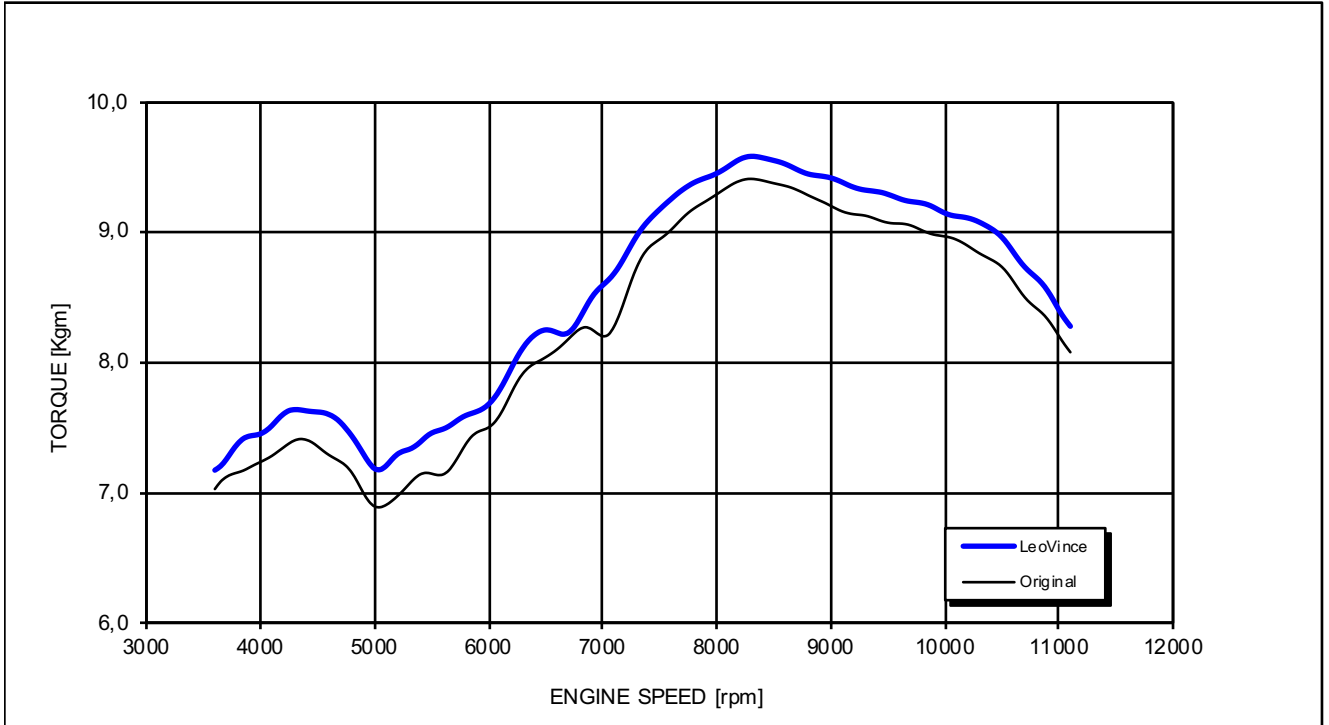

HONDA CB 1000 R

*Racing configuration

Test conditions:

997 mBar
19 °C

Reference conditions:

1013 mBar
20 °C