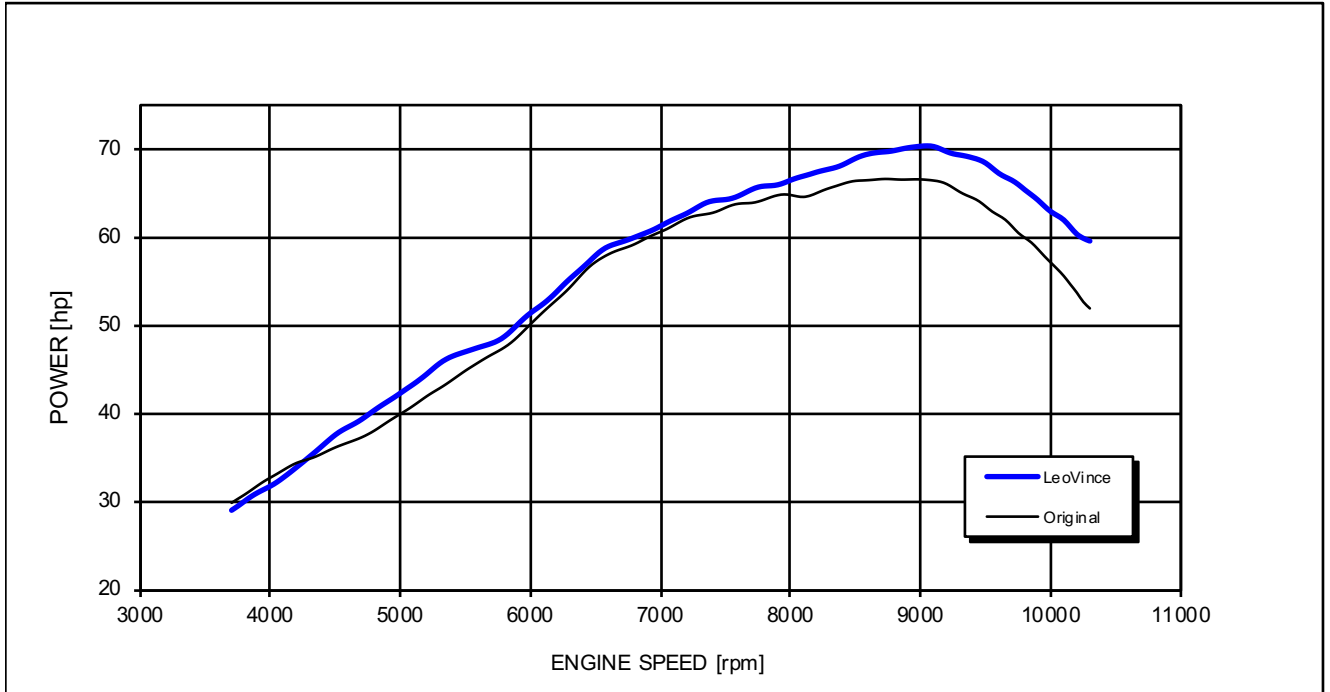

YAMAHA MT-07/MT-07 TRACER/XSR 700

*Racing configuration

Test conditions:

997 mBar
19 °C

Reference conditions:

1013 mBar
20 °C