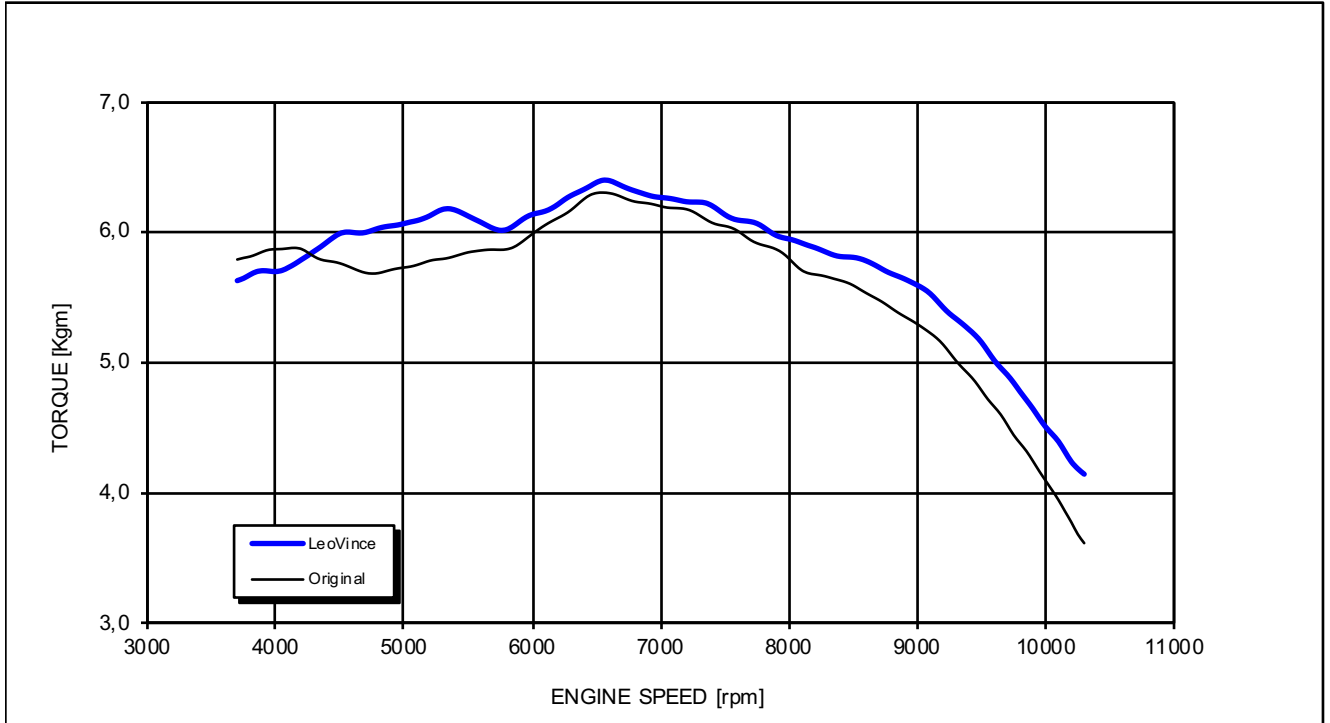

YAMAHA MT-07/MT-07 TRACER/XSR 700

*Racing configuration

Test conditions:

997 mBar
19 °C

Reference conditions:

1013 mBar
20 °C