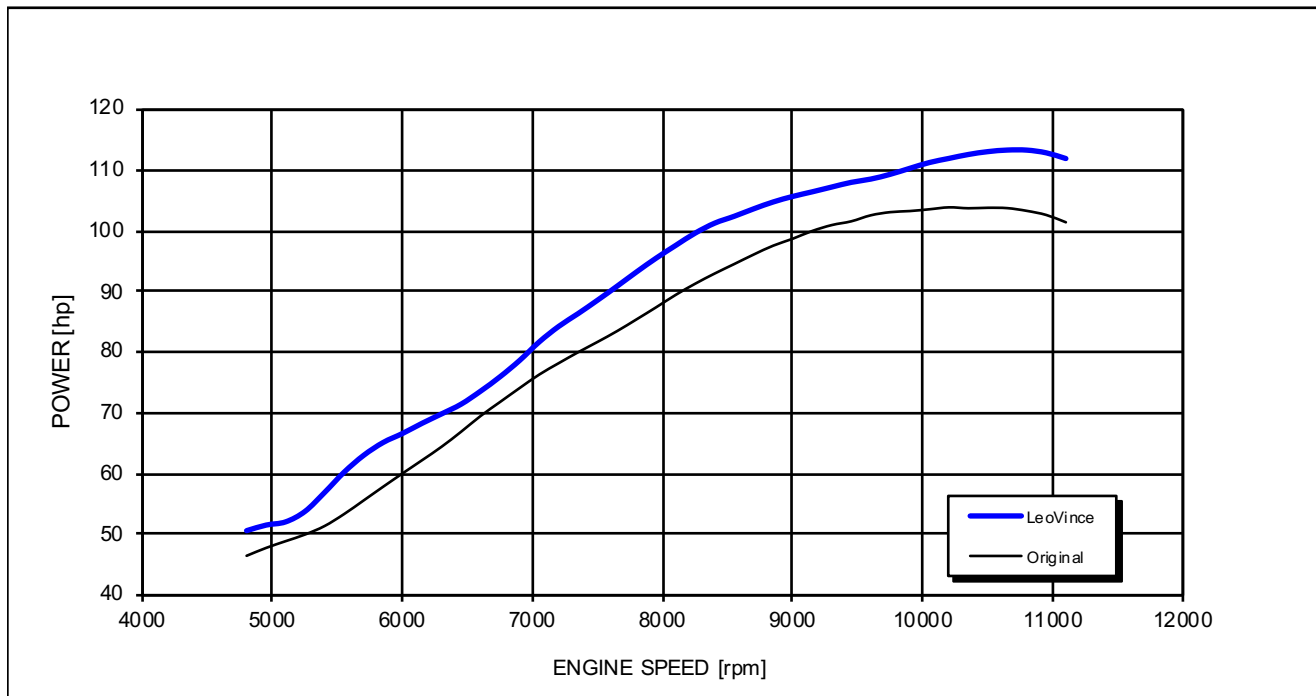

YAMAHA XSR 900 ABS

*Racing configuration

Test conditions:

997 mBar
19 °C

Reference conditions:

1013 mBar
20 °C