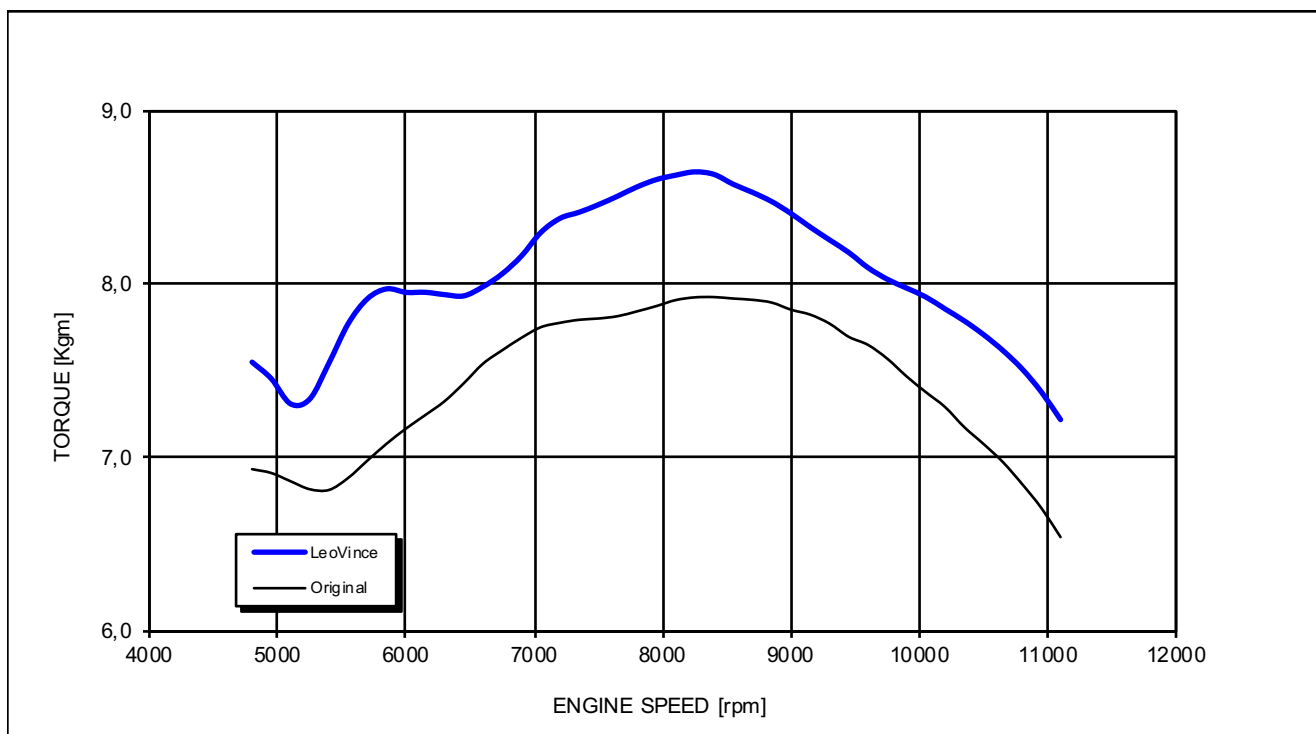

YAMAHA XSR 900 ABS

*Racing configuration

Test conditions:

997 mBar
19 °C

Reference conditions:

1013 mBar
20 °C