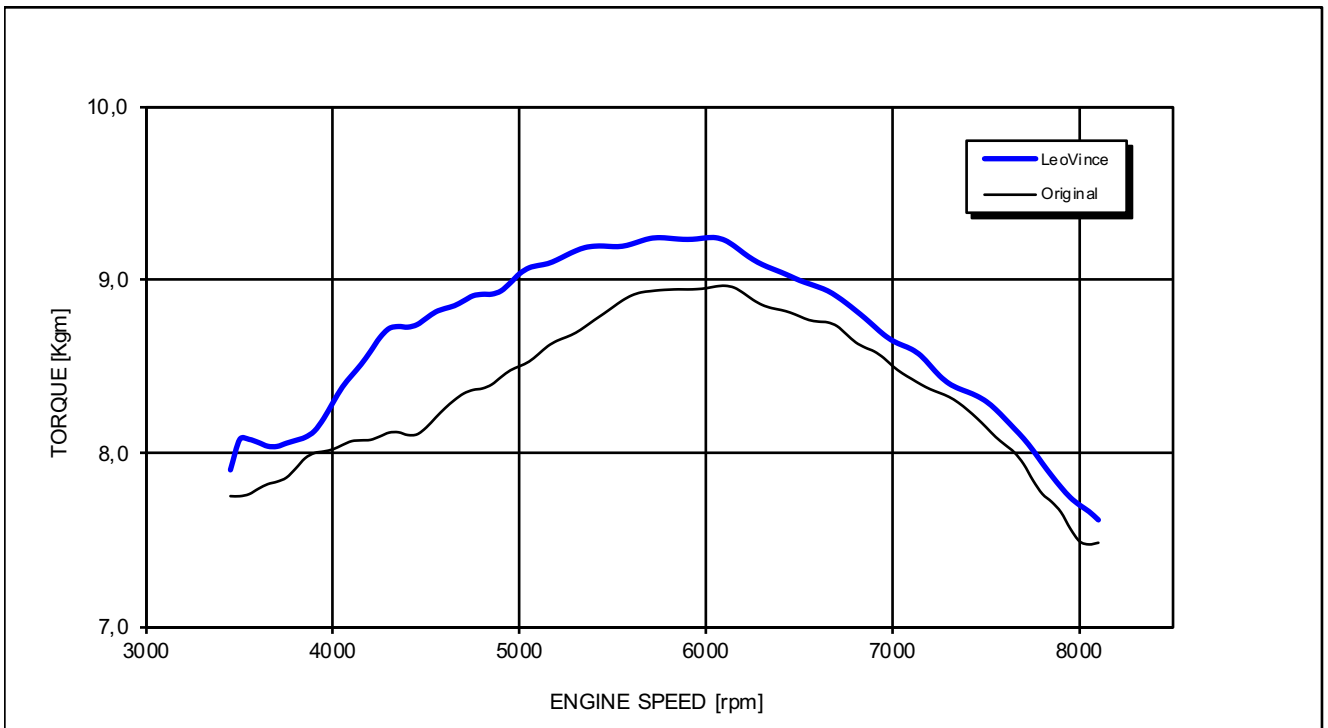

HONDA CRF 1000 L AFRICA TWIN

*Racing configuration

Test conditions:

997 mBar
19 °C

Reference conditions:

1013 mBar
20 °C