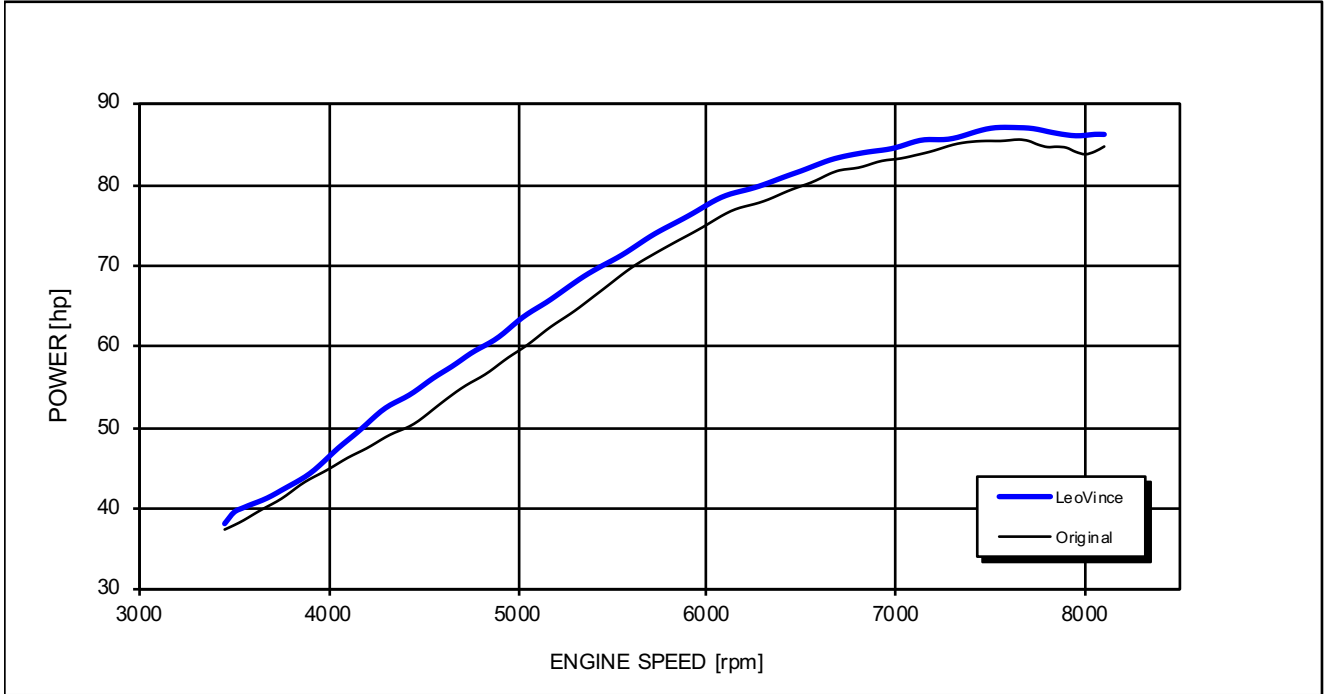

HONDA CRF 1000 L AFRICA TWIN

*Racing configuration

Test conditions:

997 mBar
19 °C

Reference conditions:

1013 mBar
20 °C