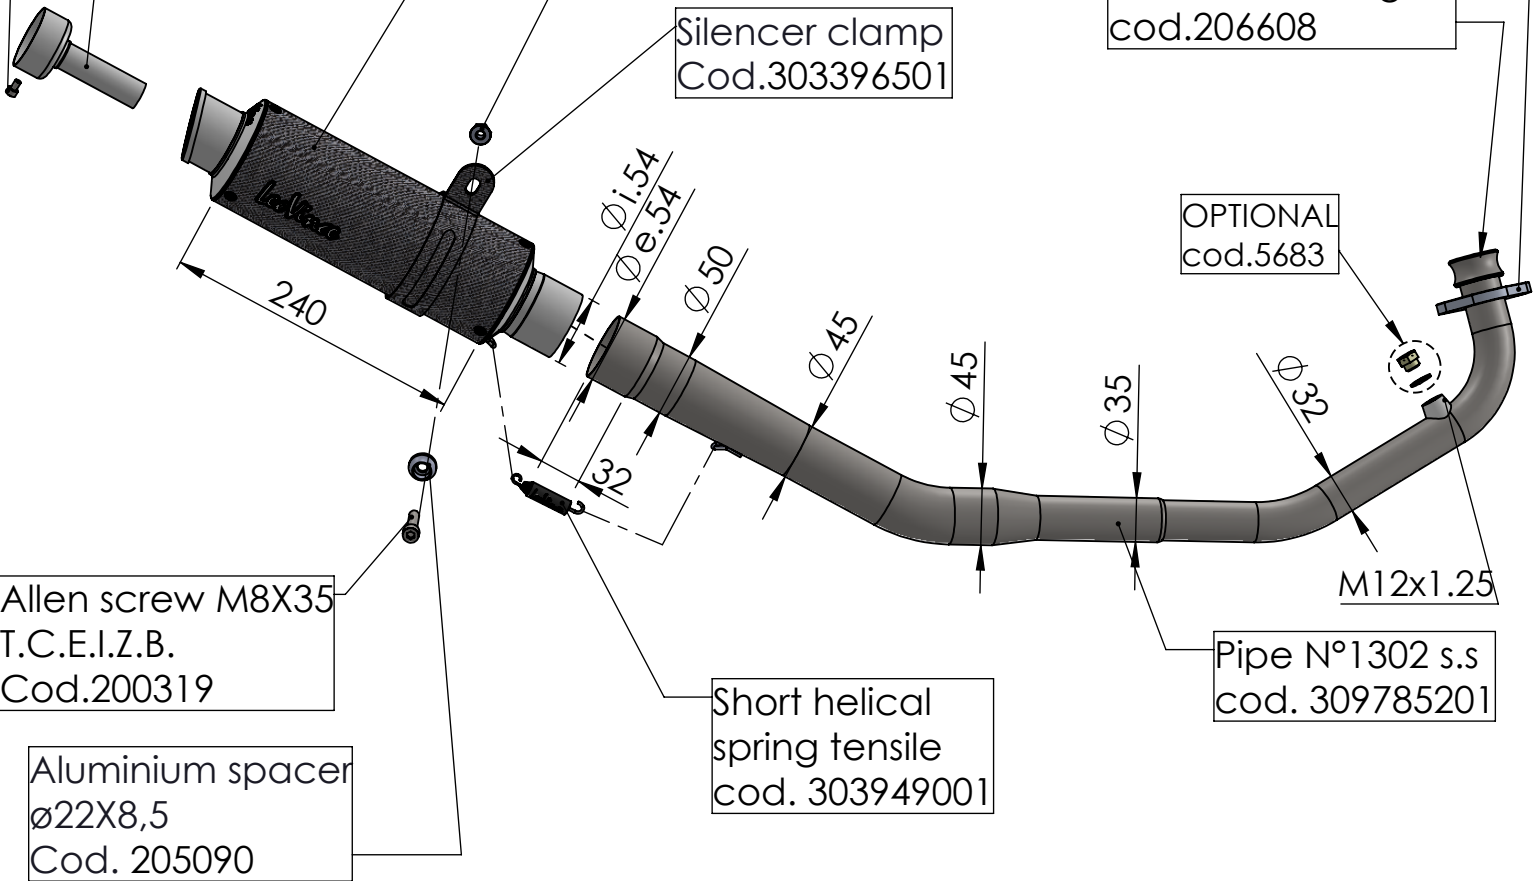

Allen screw M5X6
T.C.E.I.
Cod.201044

Db-Killer Ø 22
Cod.303430801

GP CORSA MATTE
Øi 54X240 RHS
Cod.303396471

Knurled collar nut
M8 Cod.200298

Silencer clamp
Cod.303396501

Flange
cod.206606

Welded bushing S.s
cod.206608

OPTIONAL
cod.5683

WARNING

it is advisable to optimize the carburation by remapping the stock ECU or by adopting an additional ECU unit.

ART. 9785M

HONDA SONIC / WINNER 150 FI

FULL SYSTEM - GP CORSA MATTE - CARBON