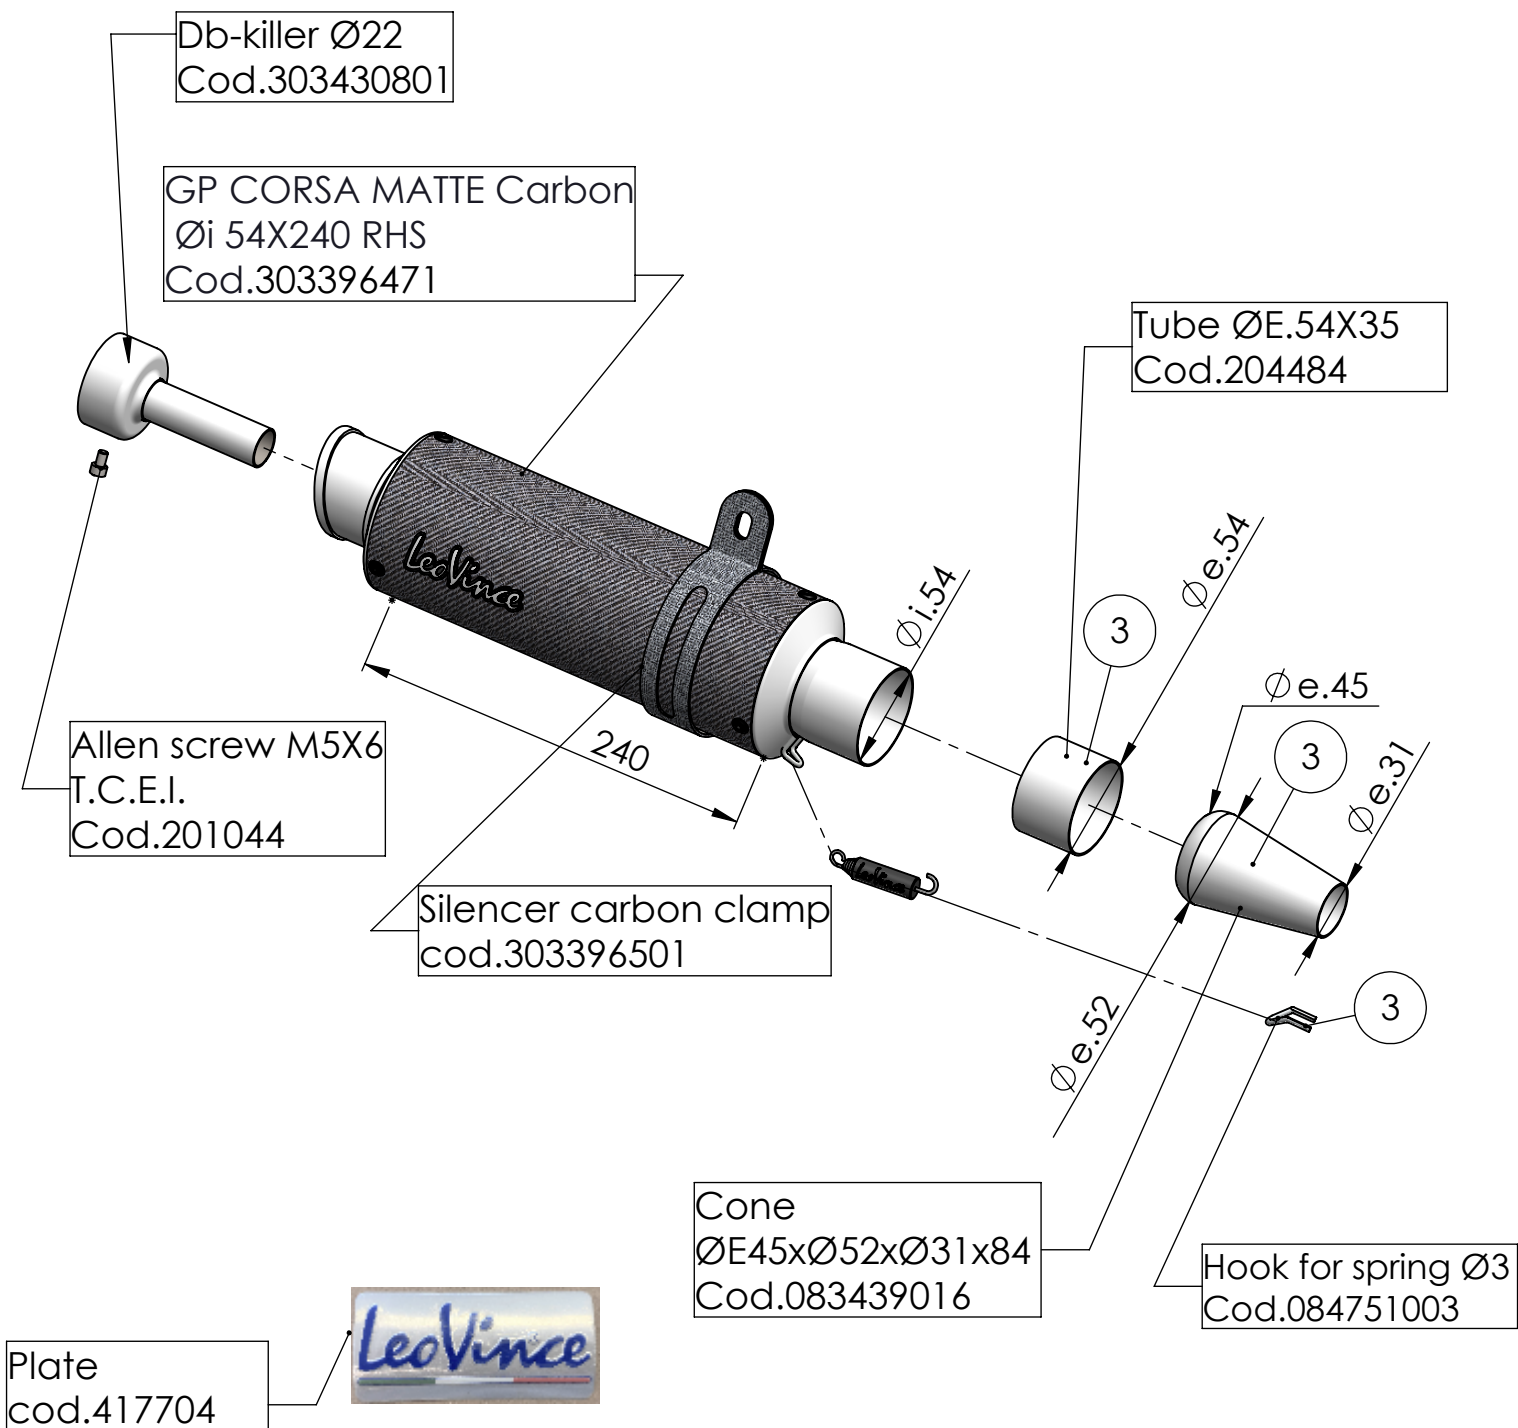

③ ADAPTER KIT

ART. 9736CM

MUFFLER KIT - GP CORSA MATTE - CARBON