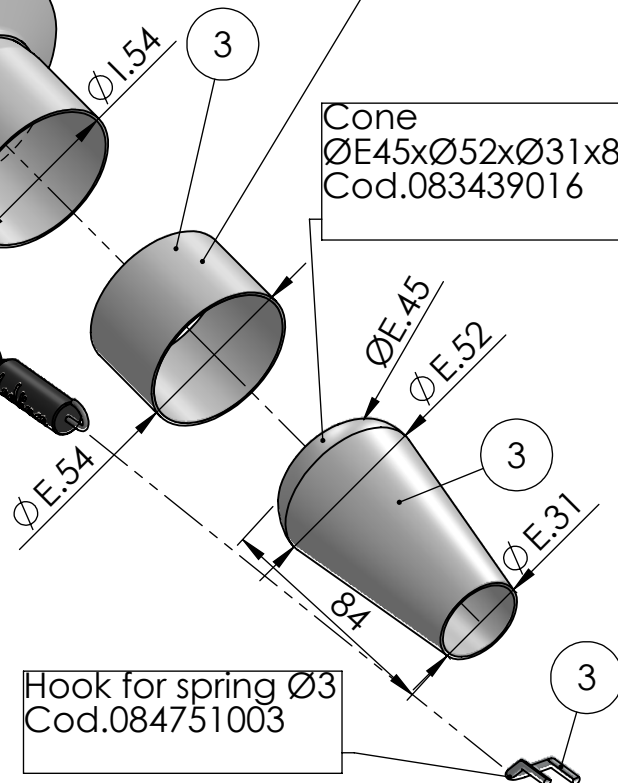

Db-killer $\varnothing 22$ mm
Cod.303430801

Gp corsa Carbon
 $\varnothing i$ 54X240 RHS
Cod.303457471

③ ADAPTER KIT

Allen screw M5X6
T.C.E.I.
Cod.201044

Tube $\varnothing E.54$ X35
Cod.204484

Carbon bracket
Cod.303396501

Short helical spring
tensile
Cod.303949001

Cone
 $\varnothing E.45$ x $\varnothing E.52$ x $\varnothing E.31$ x84
Cod.083439016

Plate
Cod.417704

Hook for spring $\varnothing 3$
Cod.084751003

ART. 9736C

MUFFLER KIT - GP CORSA - CARBON