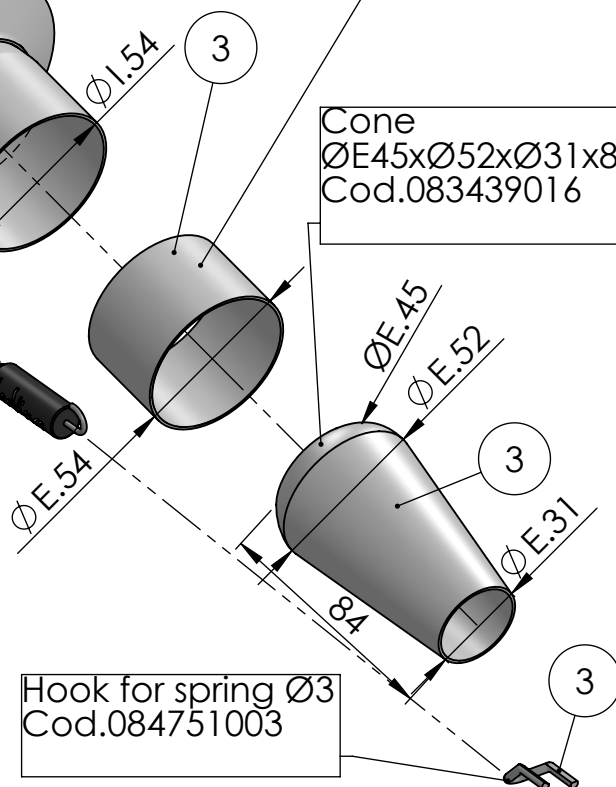

Db-killer Ø 22 mm
Cod.303430801

Gp corsa Carbon
Øi 54X240 RHS
Cod.303457462

③ ADAPTER KIT

S.s. bracket
Cod.303439501

Tube ØE.54X35
Cod.204484

Short helical spring
tensile
Cod.303949001

Cone
ØE45xØ52xØ31x84
Cod.083439016

Sticker LeoVince
cod.206733R

LeoVince

Sticker LV
cod.206905R

Hook for spring Ø3
Cod.084751003

ART. 9736

MUFFLER KIT - GP CORSA - CARBON