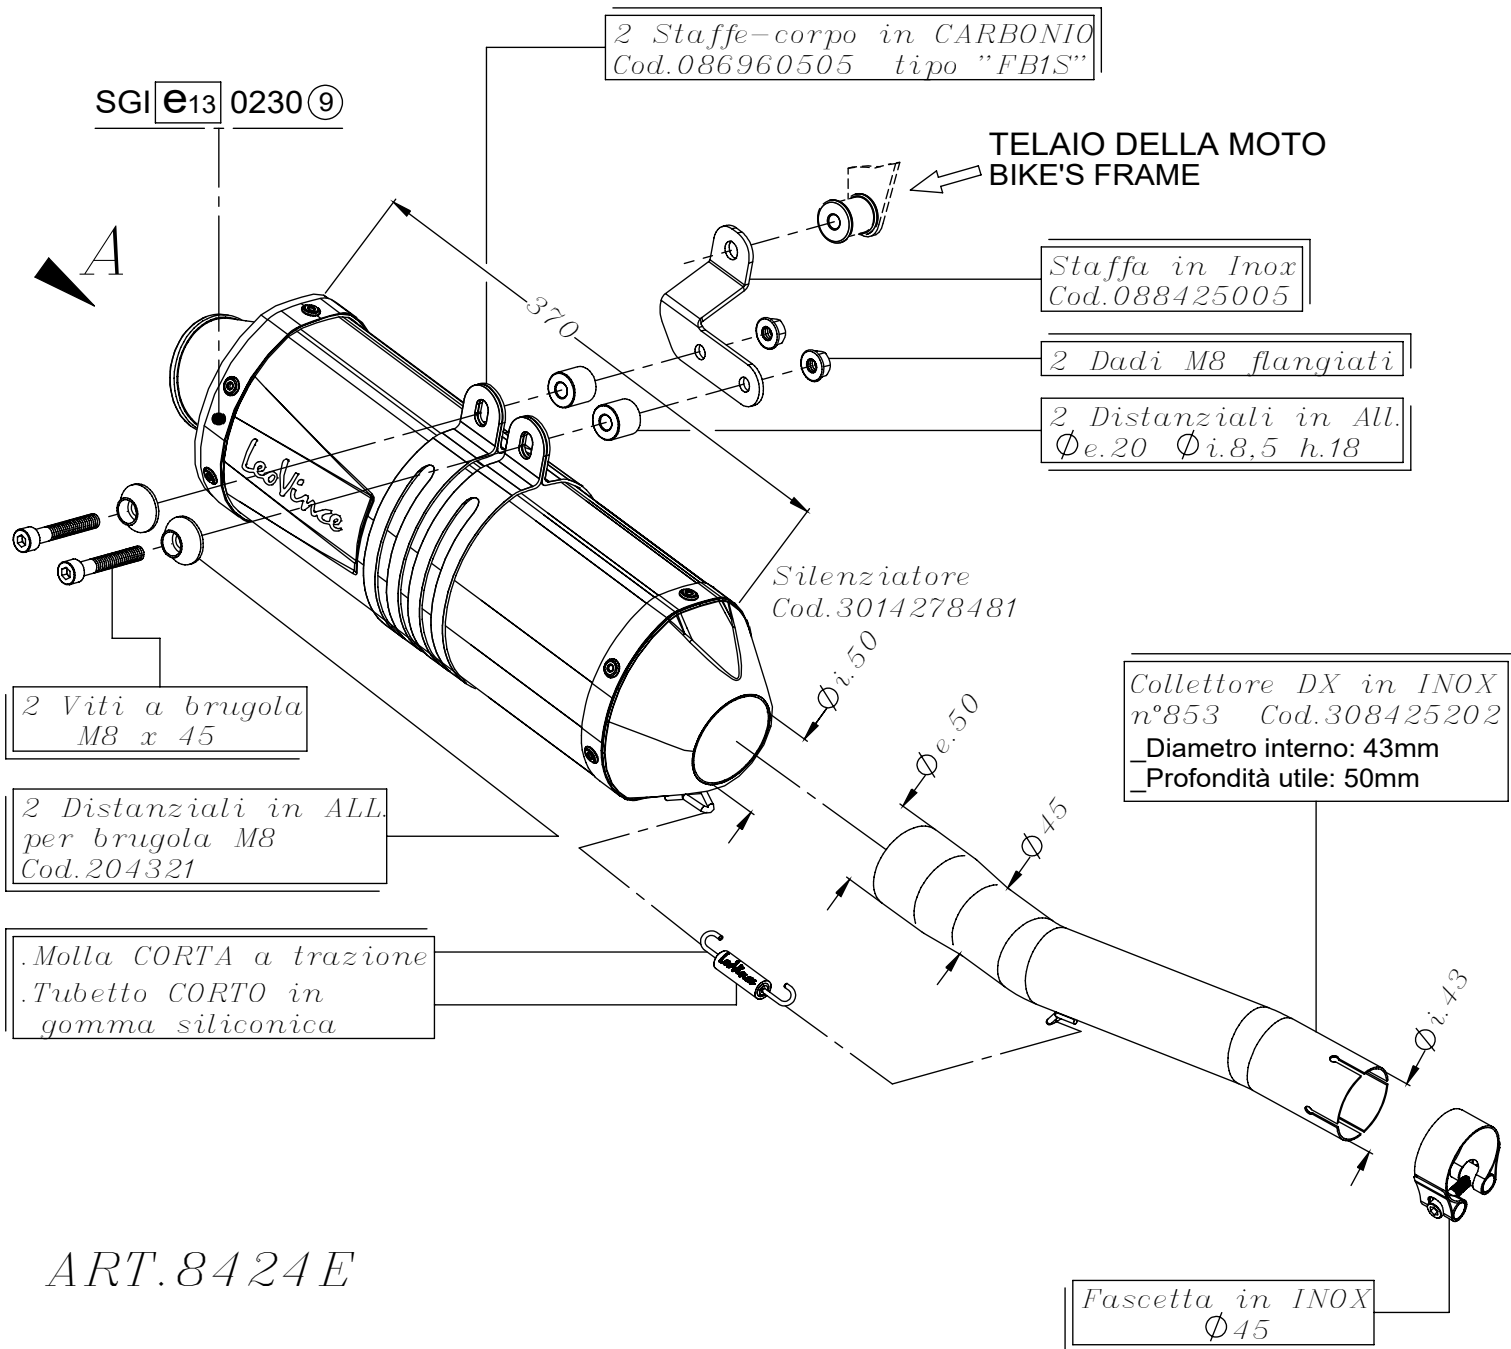

VISTA DA "A"

*dB-killer n.32B*  
Cod.307762801

ART.8424E

HONDA XRV 750 AFRICA TWIN

Slip-on "LV ONE EVO" <<BIG>> - INOX - APPROVED