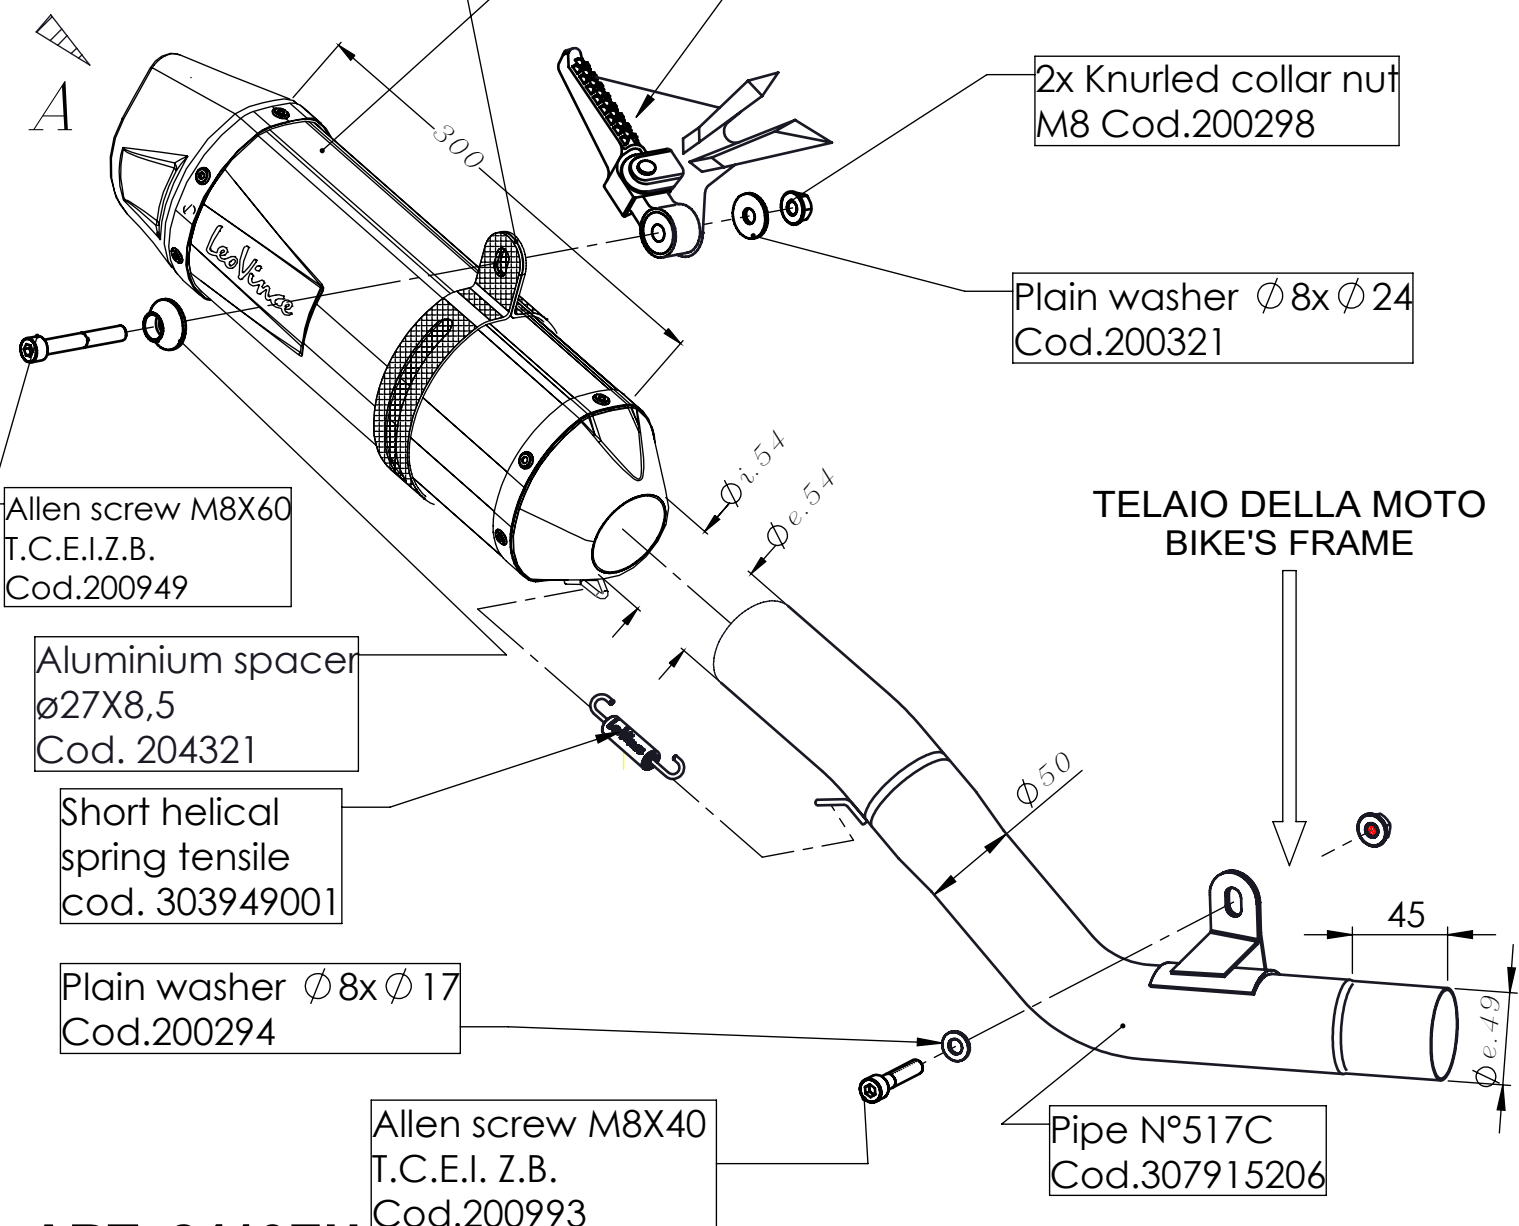

N.B.:

Disconnect the two valve control cables and secure them to a point not interfering with movable and/or hot parts of the motorcycle

Carbon Bracket FM4S
Cod.307572505

LV ONE EVO silencer s.s.
Ø 54x300 RHS
cod.308410481U

PEDANA PASSEGGERO DX
PASSENGER'S R.H. FOOTBOARD

2x Knurled collar nut
M8 Cod.200298

Plain washer Ø 8x Ø 24
Cod.200321

TELAIO DELLA MOTO
BIKE'S FRAME

ART. 8410EU

KAWASAKI Z 750 i.e. ('07/'10) - Z 750 R i.e. ('11)

SLIP-ON - LV ONE EVO - STAINLESS STEEL