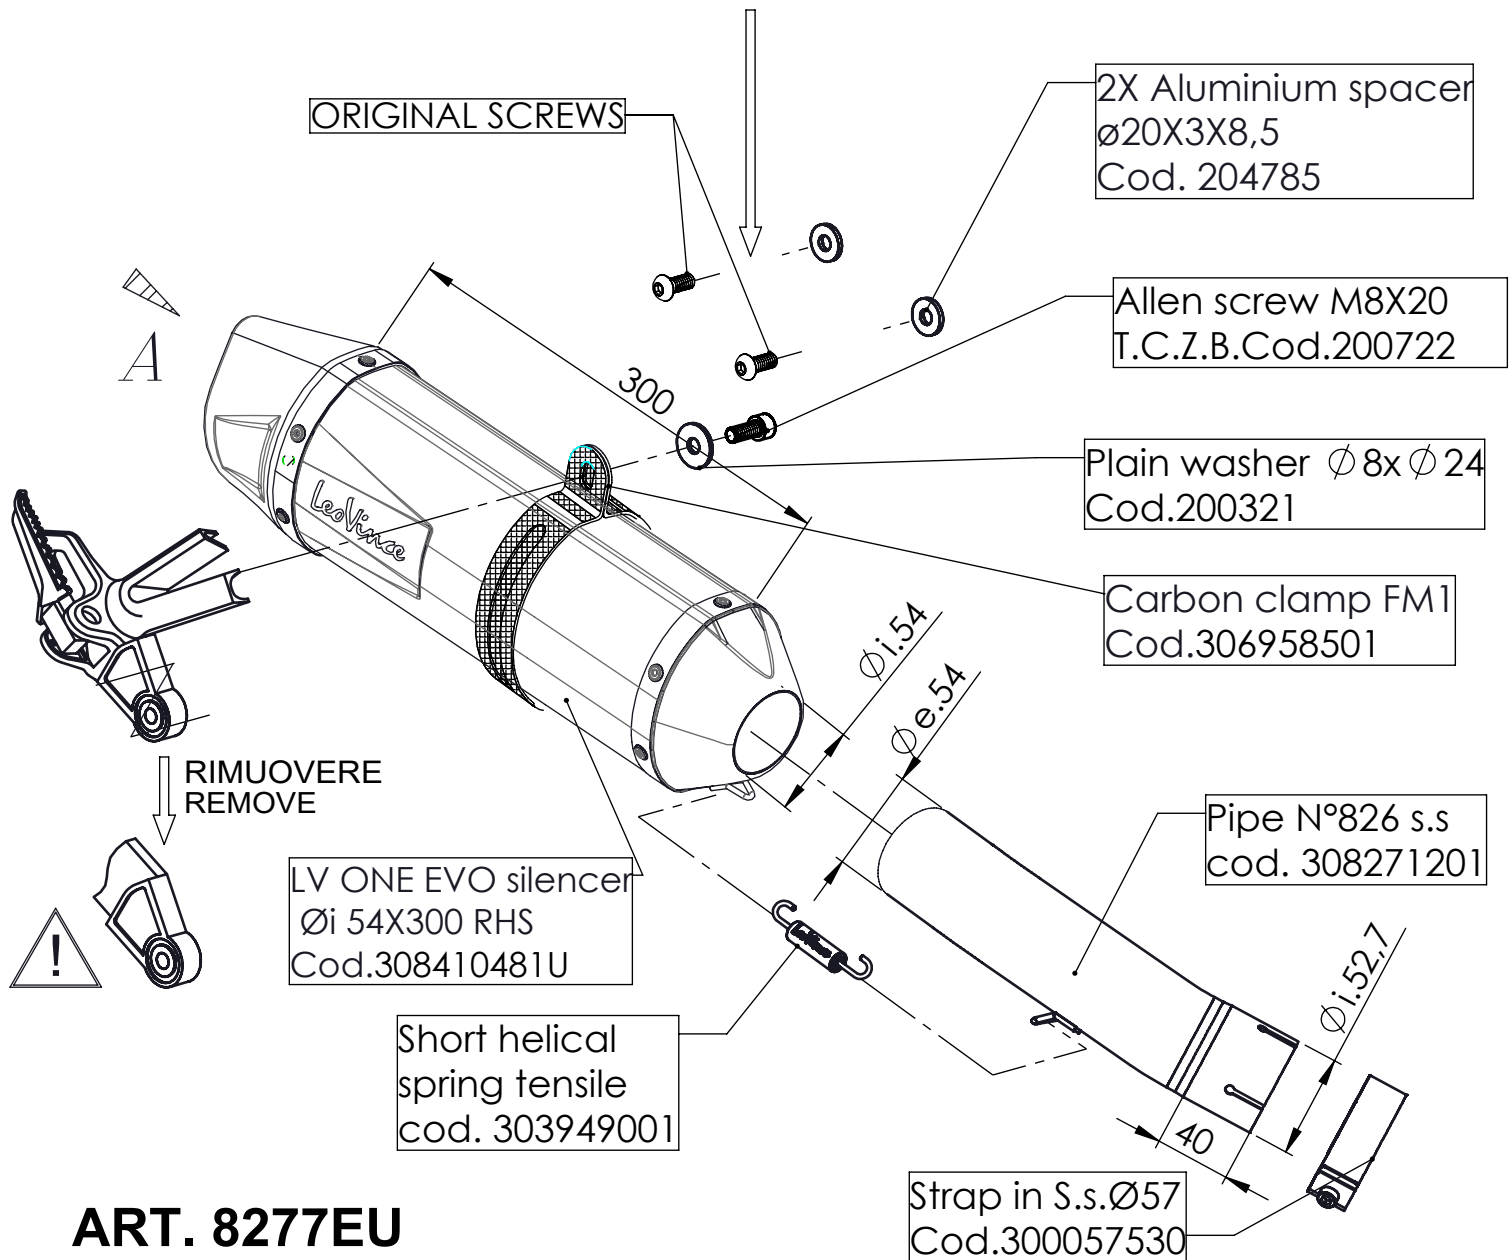

_Fits with original centre stande

_In order to install LeoVince exhaust, first remove the bracket holding up the original muffler and which is bolted to the passenger's right hand footpeg with screws (as show in the drawing).

PEDANA PASSEGGERO DX
PASSENGER'S R.H. FOOTBOARD

ART. 8277EU

YAMAHA FZ8 i.e / YAMAHA FAZER 8 i.e

SLIP-ON - LV ONE EVO - STAINLESS STEEL