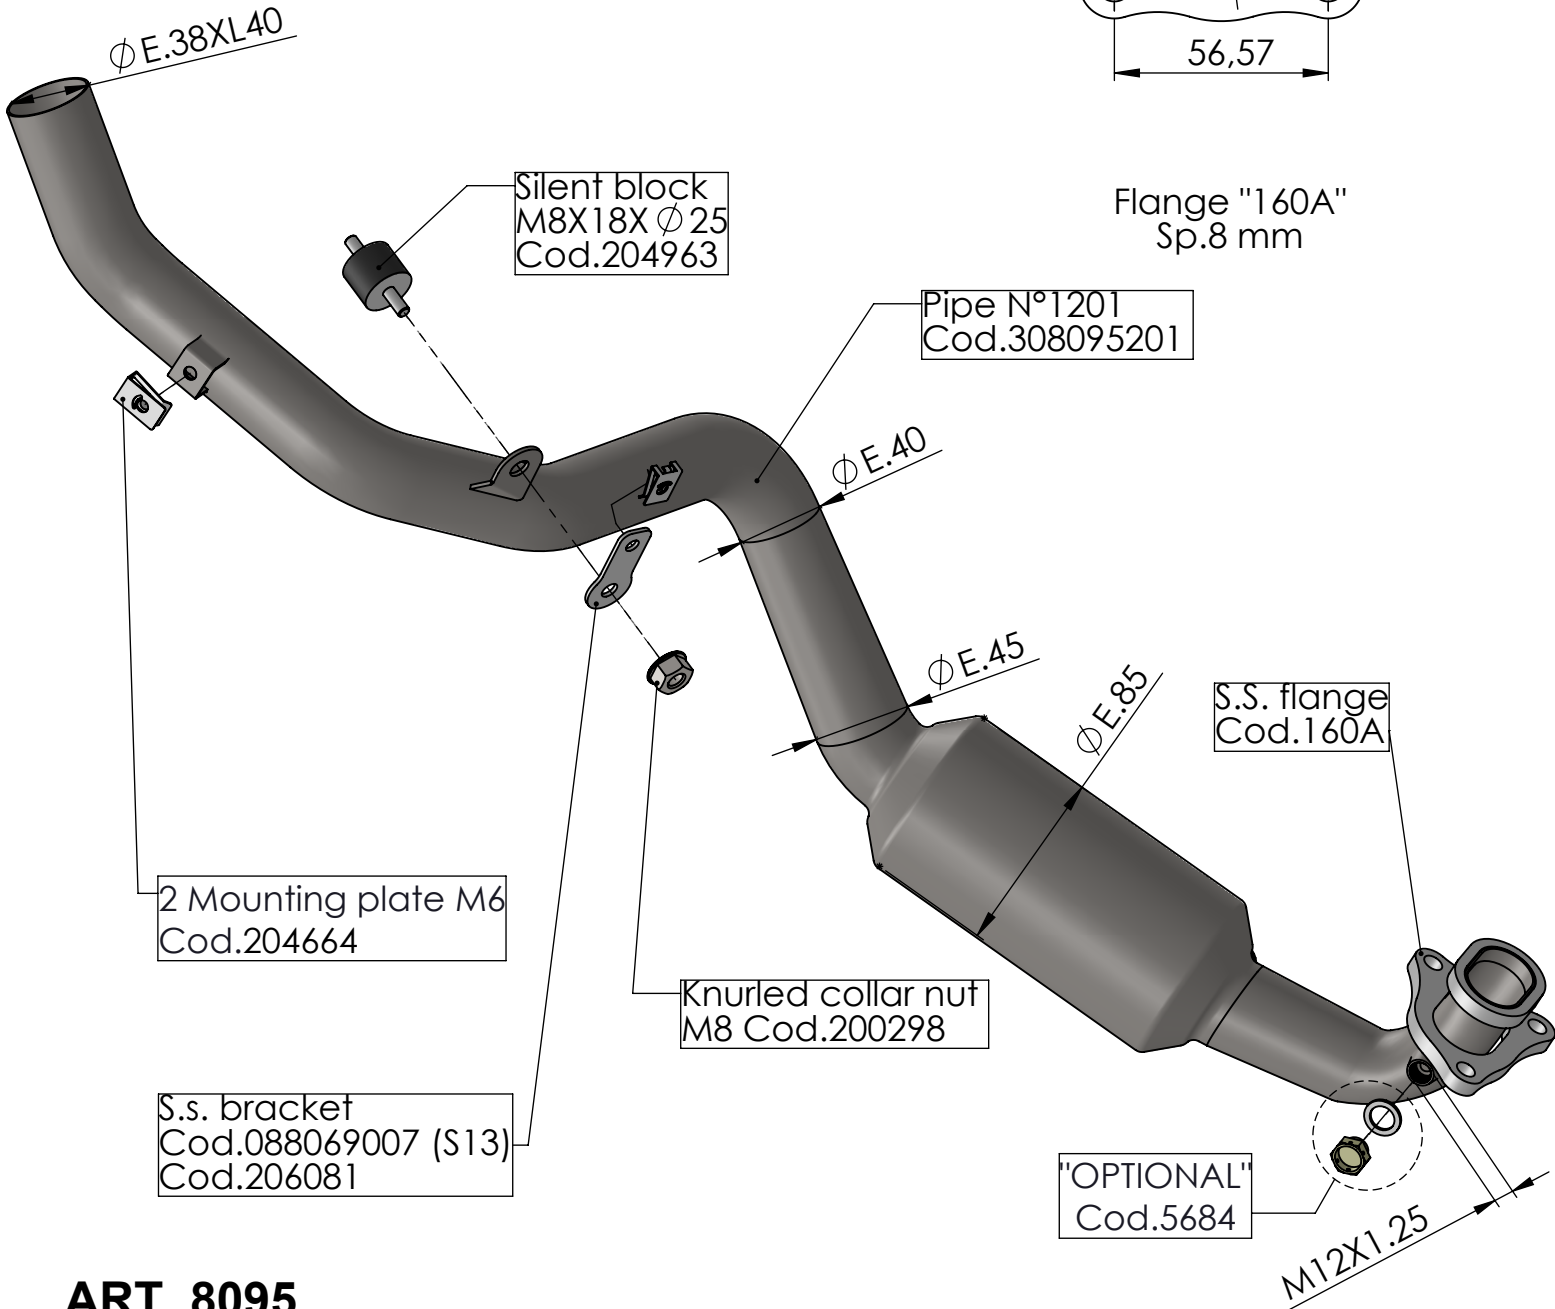

Flange "160A"
Sp.8 mm

ART. 8095

HONDA X-ADV / FORZA 750

CAT ELIMINATOR - COMPATIBLE WITH STOCK SILENCER
 AND LEOVINCE SLIP-ON ART 14195S - 14196S - 14193E - 14194E 14046 .

WARNING
 it is advisable to optimize the carburation by remapping
 the stock ECU or by adopting an additional ECU unit.