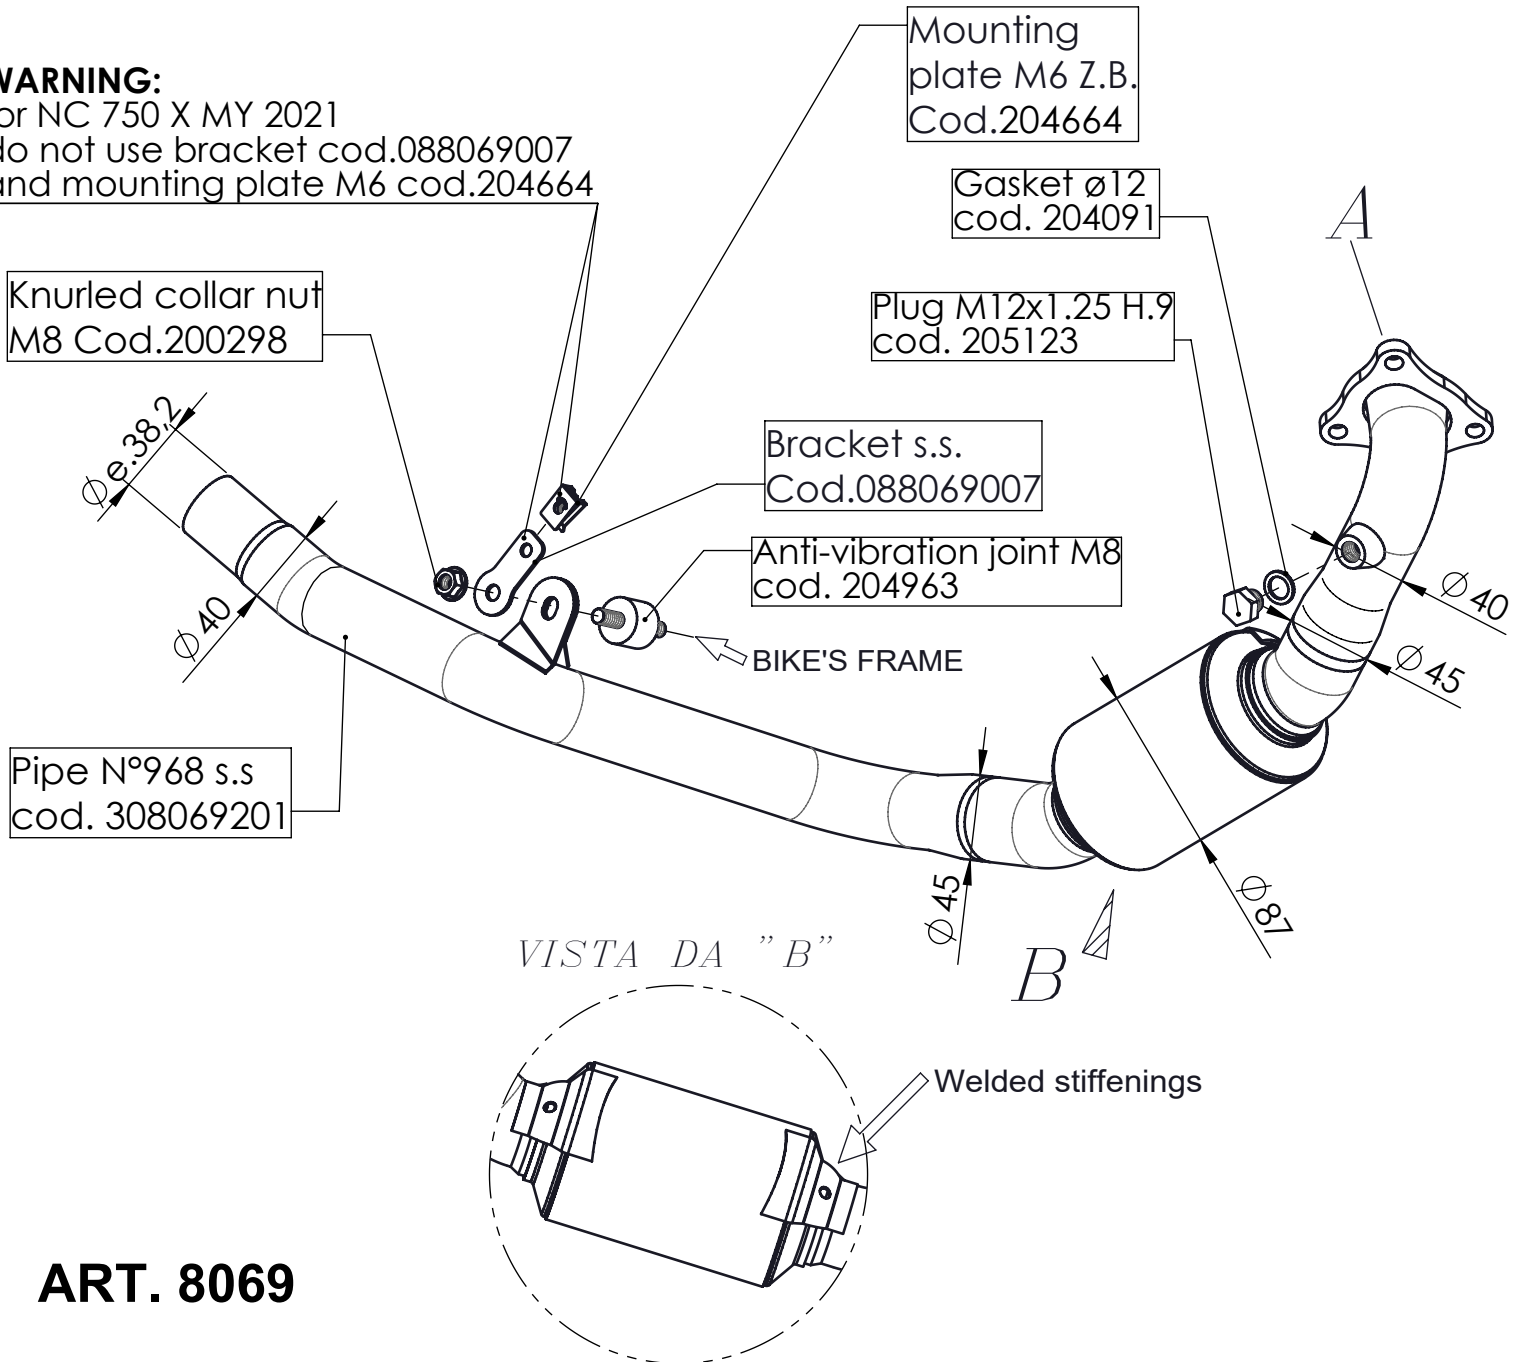

**WARNING:**  
for NC 750 X MY 2021  
do not use bracket cod.088069007  
and mounting plate M6 cod.204664

## ART. 8069

HONDA INTEGRA 700/750/DCT/ABS - NC 700/750 S /DCT/ABS  
NC 700/750 X DCT/ABS  
(compatible both with the stock exhaust abd the LeoVince slip-on)

HEADER PIPE - STAINLESS STEEL