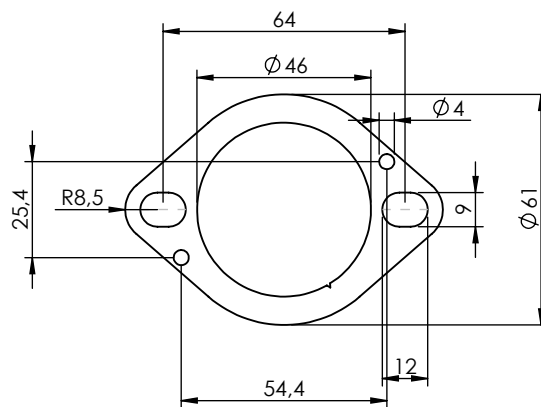

S.S. Bushing
P/N 207351

S.S. Flange - sp. 5mm
P/N 207338

ART. 80076

SUZUKI DR-Z 4S / DR-Z 4SM
(compatible with ART.14471U and Stock exhaust)

ELIMINA KAT STAINLESS STEEL