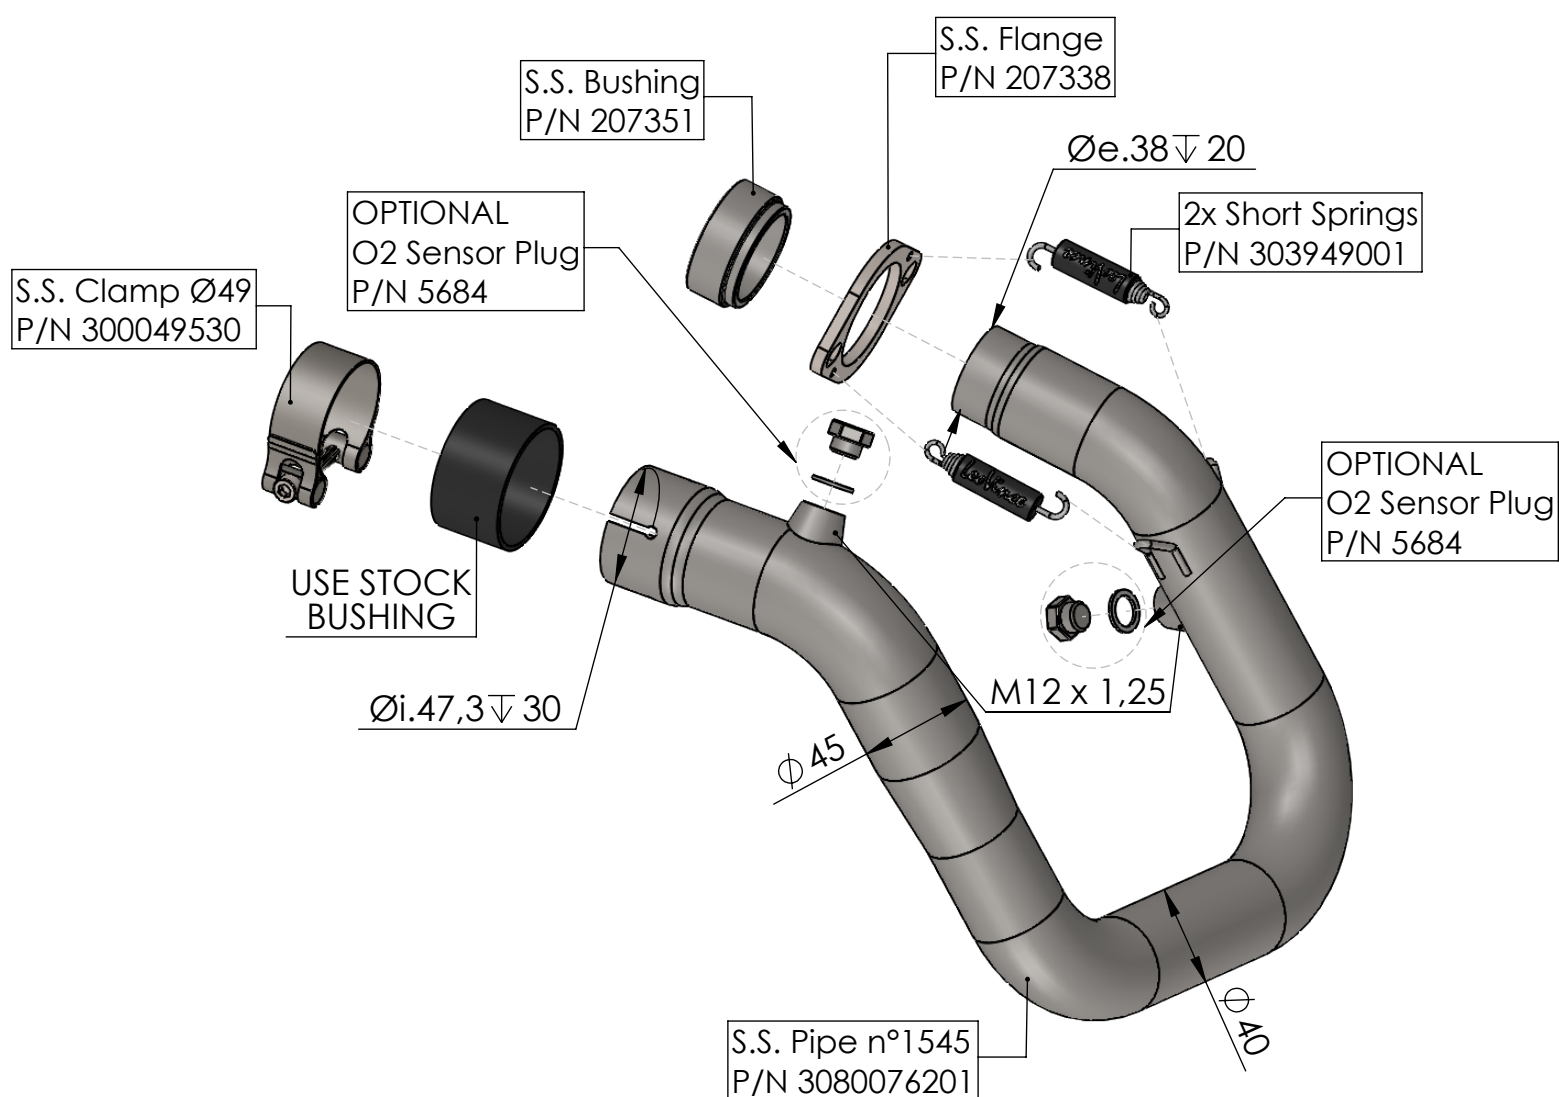

S.S. Bushing
P/N 207351

S.S. Flange - sp. 5mm
P/N 207338

ART. 80076

SUZUKI DR-Z 4S / DR-Z 4SM
(compatible with ART.14471U and Stock exhaust)

ELIMINA KAT STAINLESS STEEL