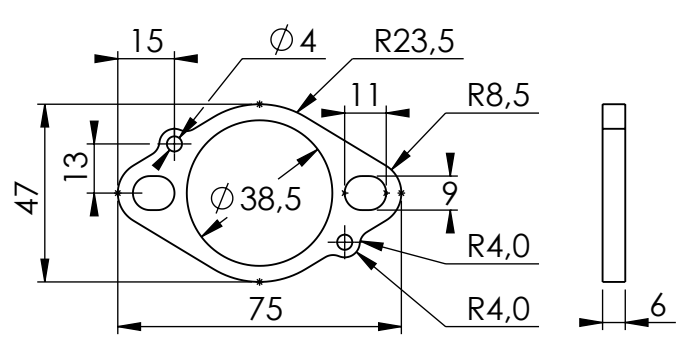

S.S. BUSHING P/N: 206435

B-B section
1 : 2 - SCALE

S.S. FLANGE P/N: 204524

ART. 80038

KAWASAKI NINJA 400 / Z 400

(compatible both with stock exhaust and LeoVince slip-on)

HEADER PIPES 2/1 - STAINLESS STEEL