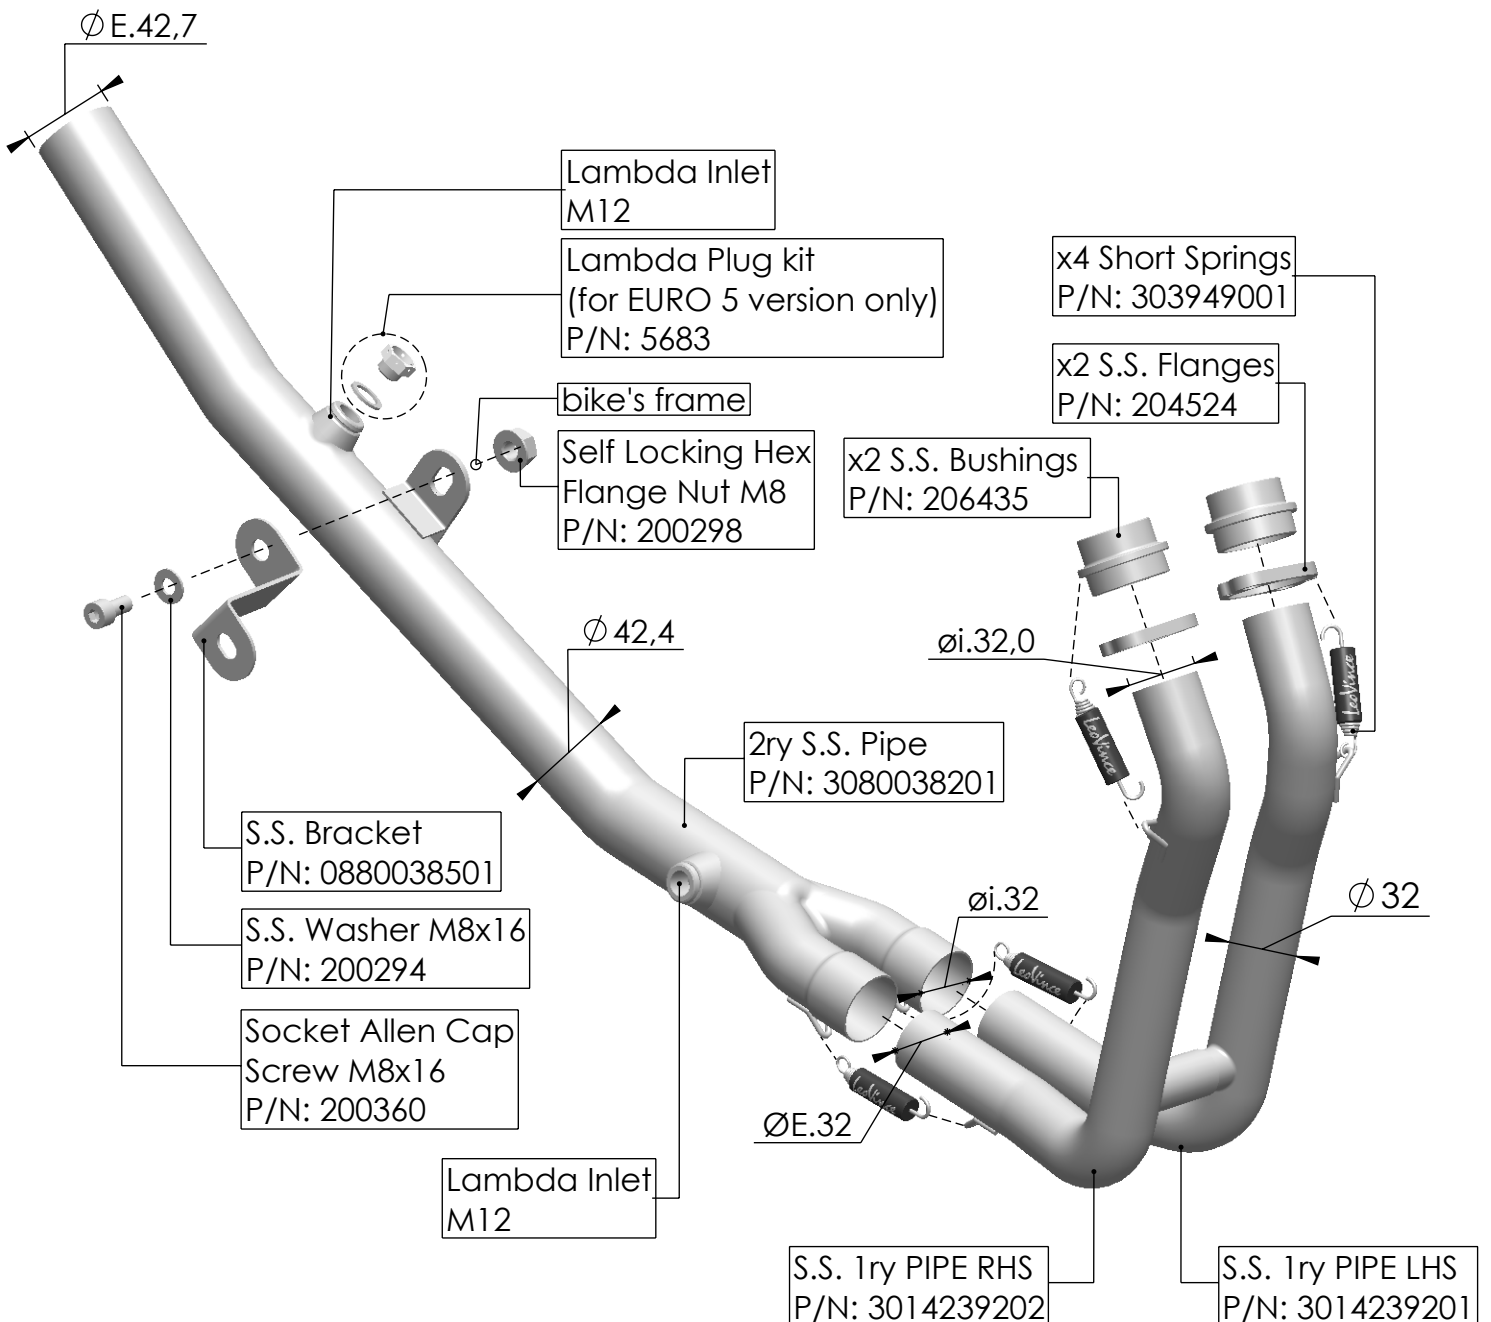

S.S. BUSHING P/N: 206435

B-B section
1 : 2 - SCALE

S.S. FLANGE P/N: 204524

ART. 80038

KAWASAKI NINJA 400 / Z 400

(compatible both with stock exhaust and LeoVince slip-on)

HEADER PIPES 2/1 - STAINLESS STEEL