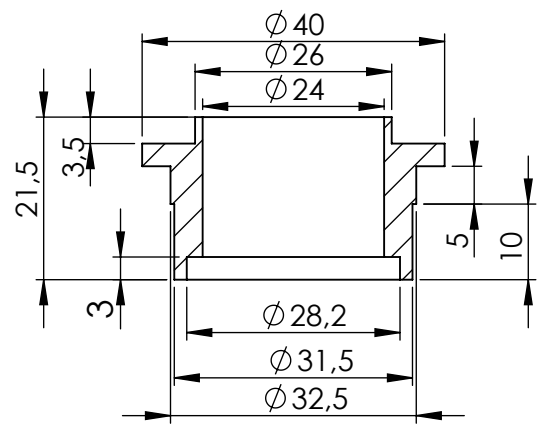

S.s. Flange "45E"
cod.205267 sp.6mm

S.s. Bushing
cod.206283

ART. 80031

BETA RR 4T 125 LC / RR MOTARD 4T 125 LC
(compatible with original and LeoVince exhaust)

HEADER PIPE - STAINLESS STEEL