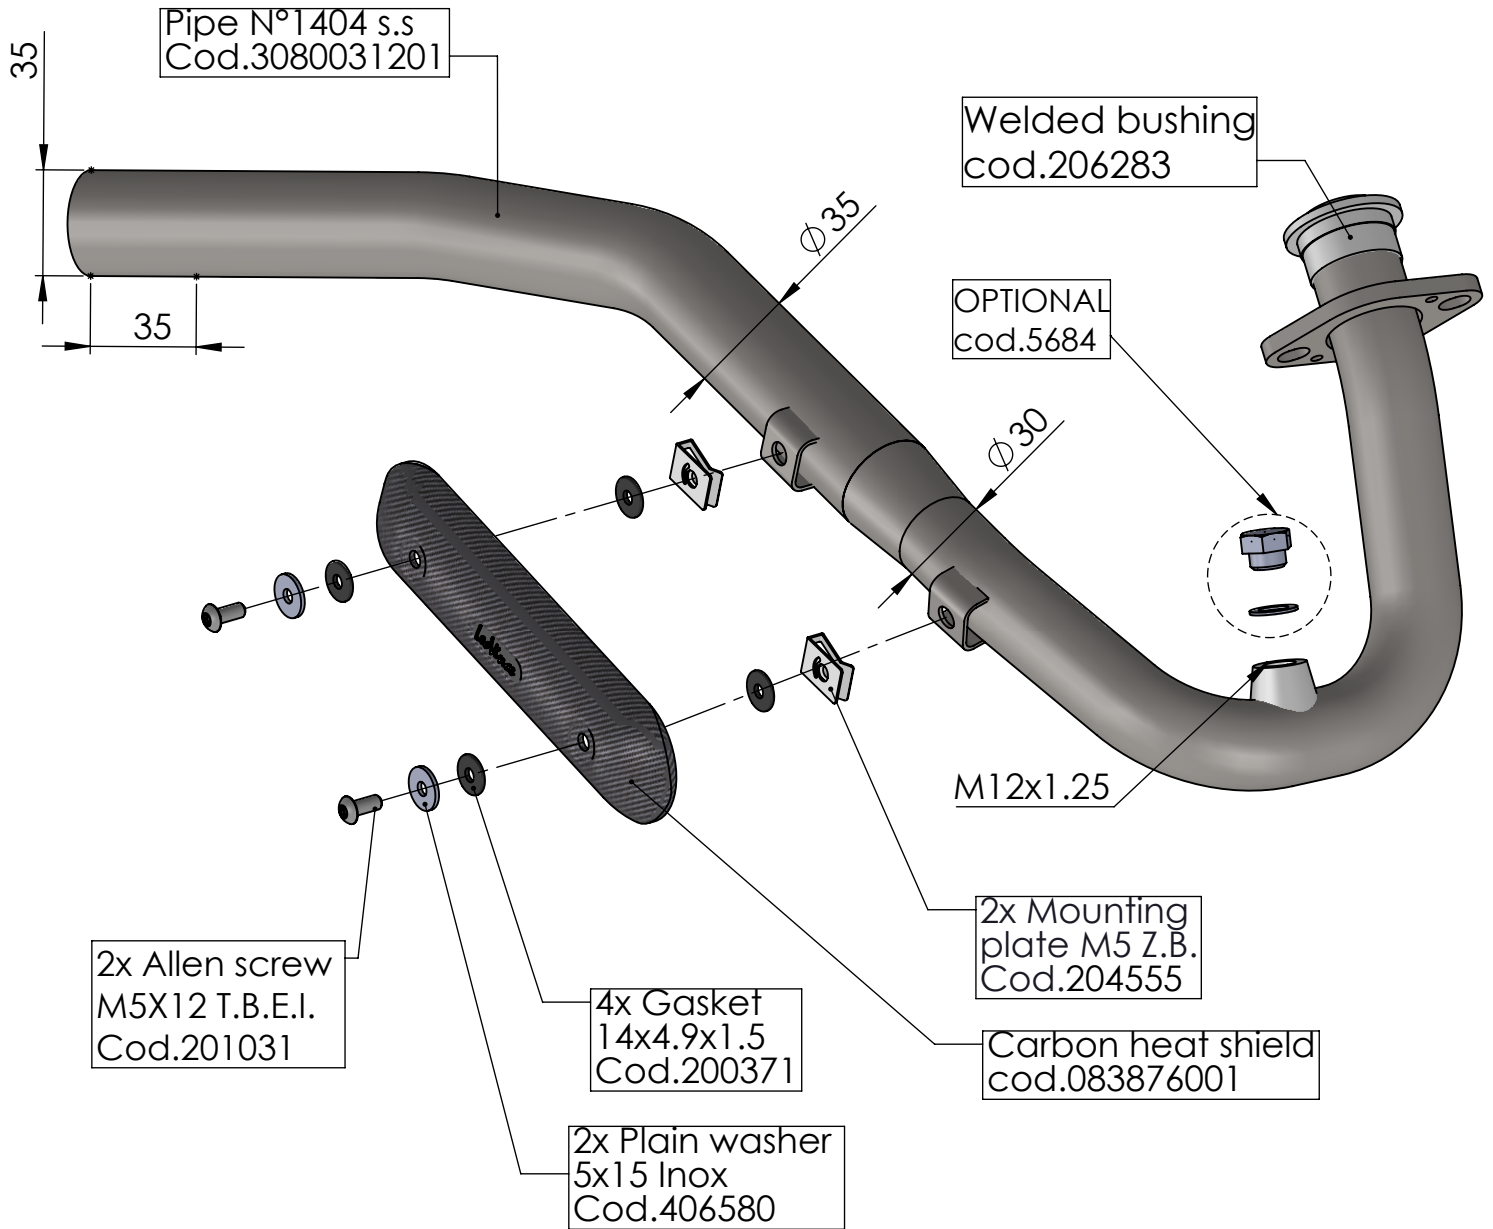

S.s. Flange "45E"
cod.205267 sp.6mm

S.s. Bushing
cod.206283

ART. 80031

BETA RR 4T 125 LC / RR MOTARD 4T 125 LC
(compatible with original and LeoVince exhaust)

HEADER PIPE - STAINLESS STEEL