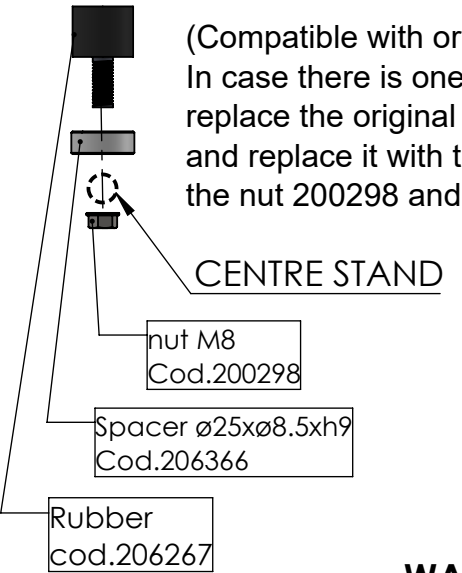

(Compatible with original centre stand.
In case there is one, it is necessary to
replace the original rubber fit on the centre stand
and replace it with the rubber cod.206267,
the nut 200298 and the spacer 206366)

WARNING

it is advisable to optimize the carburation by remapping
the stock ECU or by adopting an additional ECU unit.

ART. 80028

DUCATI MULTISTRADA 950/950S

(Compatible with original under cowl and original exhaust)

(Fits with original panniers)

CAT ELIMINATOR LINK PIPE - STAINLESS STEEL