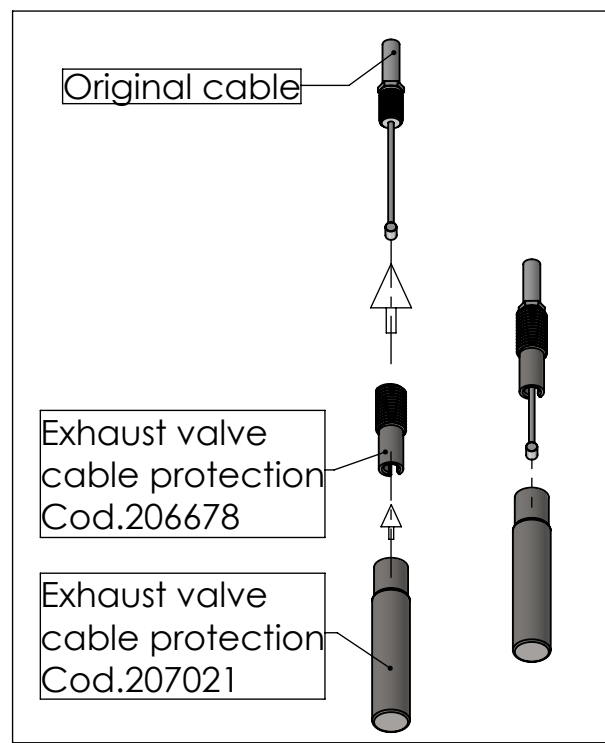

(Compatible with original centre stand.
In case there is one, it is necessary to
replace the original rubber fit on the centre stand
and replace it with the rubber cod.206267,
the nut 200298 and the spacer 206366)

WARNING

it is advisable to optimize the carburation by remapping
the stock ECU or by adopting an additional ECU unit.

ART. 80028

DUCATI MULTISTRADA 950/950S

(Compatible with original under cowl and original exhaust)

(Fits with original panniers)

CAT ELIMINATOR LINK PIPE - STAINLESS STEEL