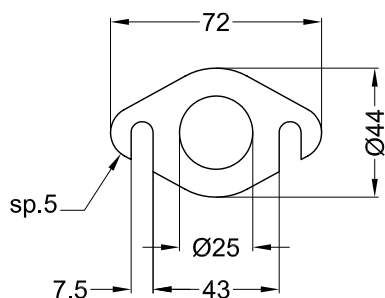

VISTA DA "A"
Flangia "99C"

REX RS 500 50 ('07/'08 - 4-stroke - engine 139QMB)
 KYMCO AGILITY 50 RT10 ('07/'12 - 4-stroke)
 KYMCO AGILITY 50 R16 ('10/'12 - 4-stroke)
 KYMCO AGILITY CITY 50 R16 ('10/'12 - 4-stroke)