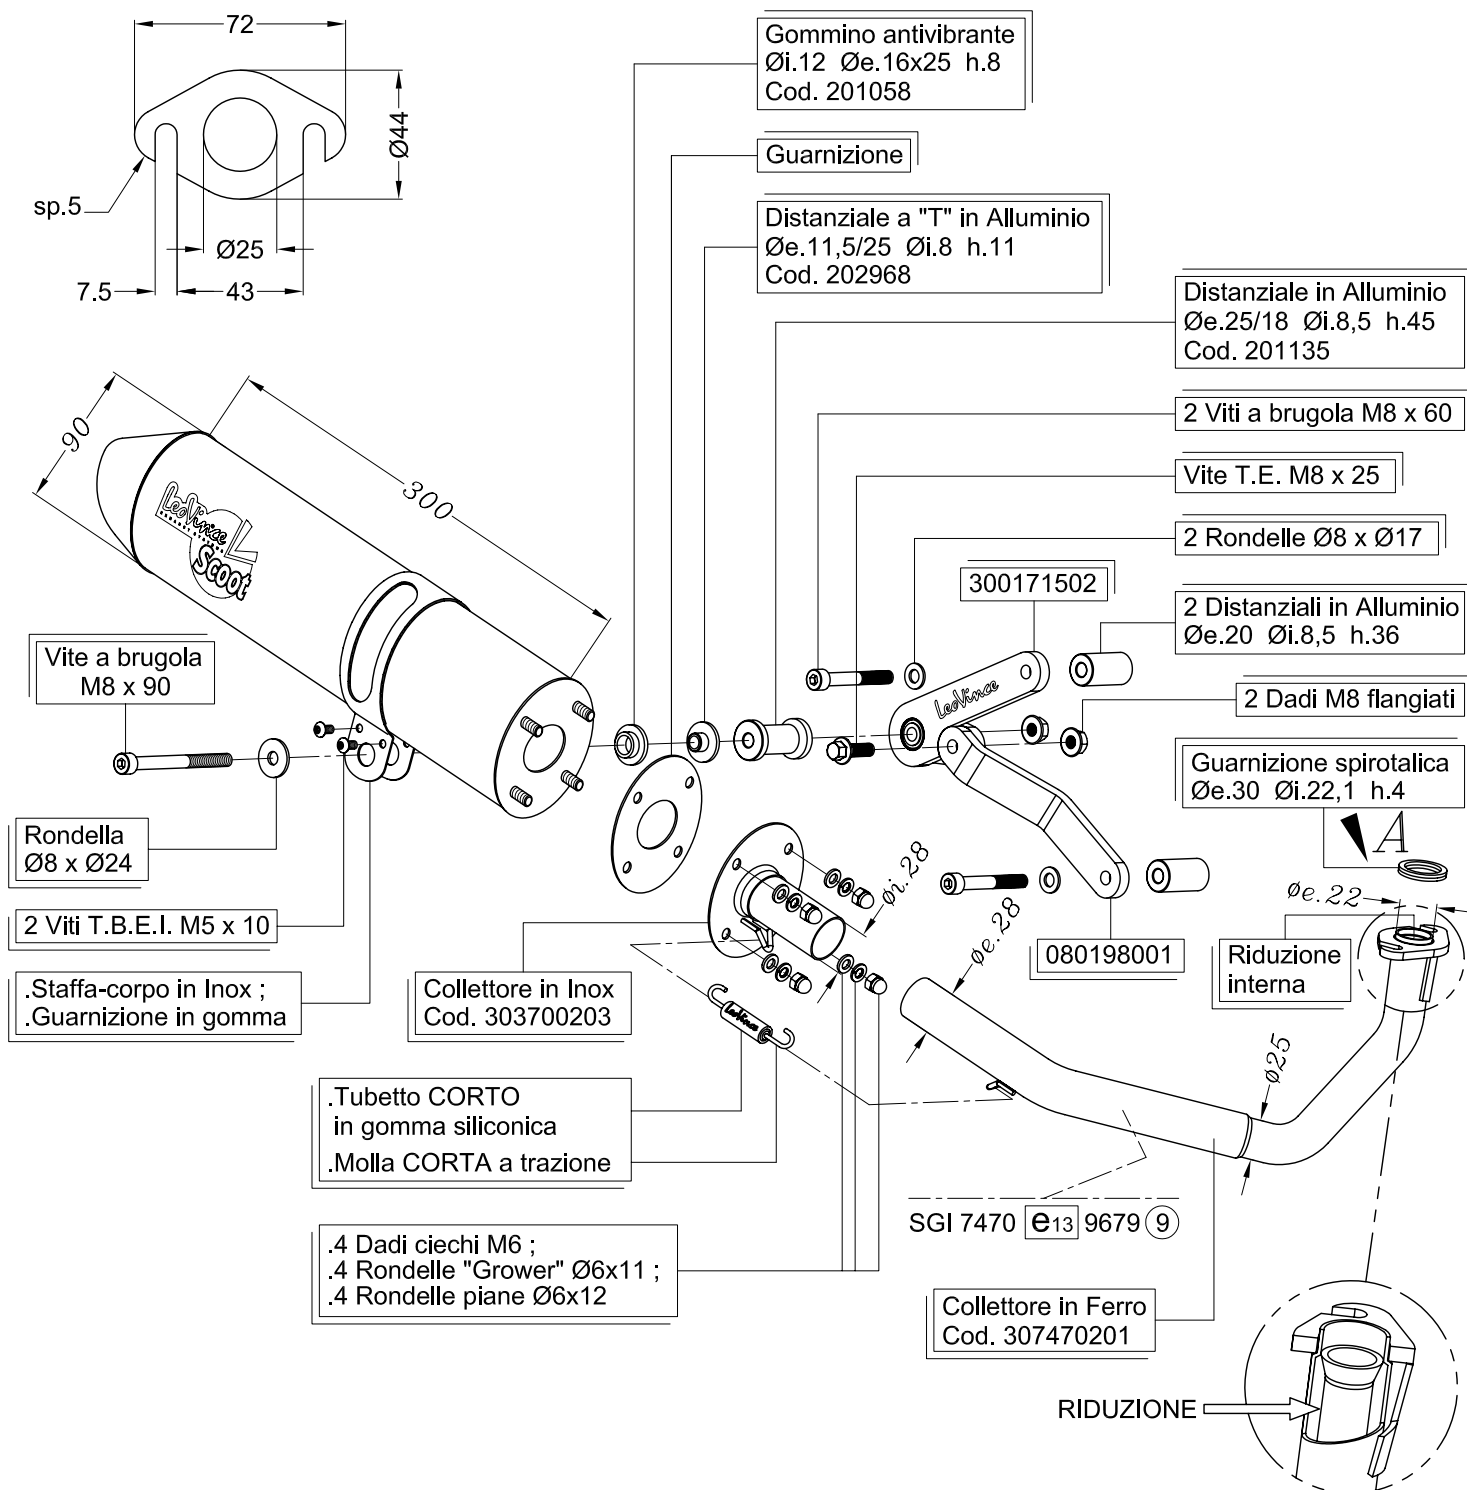

VISTA DA "A"
Flangia "99C"

REX RS 500 50 ('07/'08 - 4-stroke - engine 139QMB)
 KYMCO AGILITY 50 RT10 ('07/'12 - 4-stroke)
 KYMCO AGILITY 50 R16 ('10/'12 - 4-stroke)
 KYMCO AGILITY CITY 50 R16 ('10/'12 - 4-stroke)

Art. 7470

Silenziatore LeoVince SCOOT