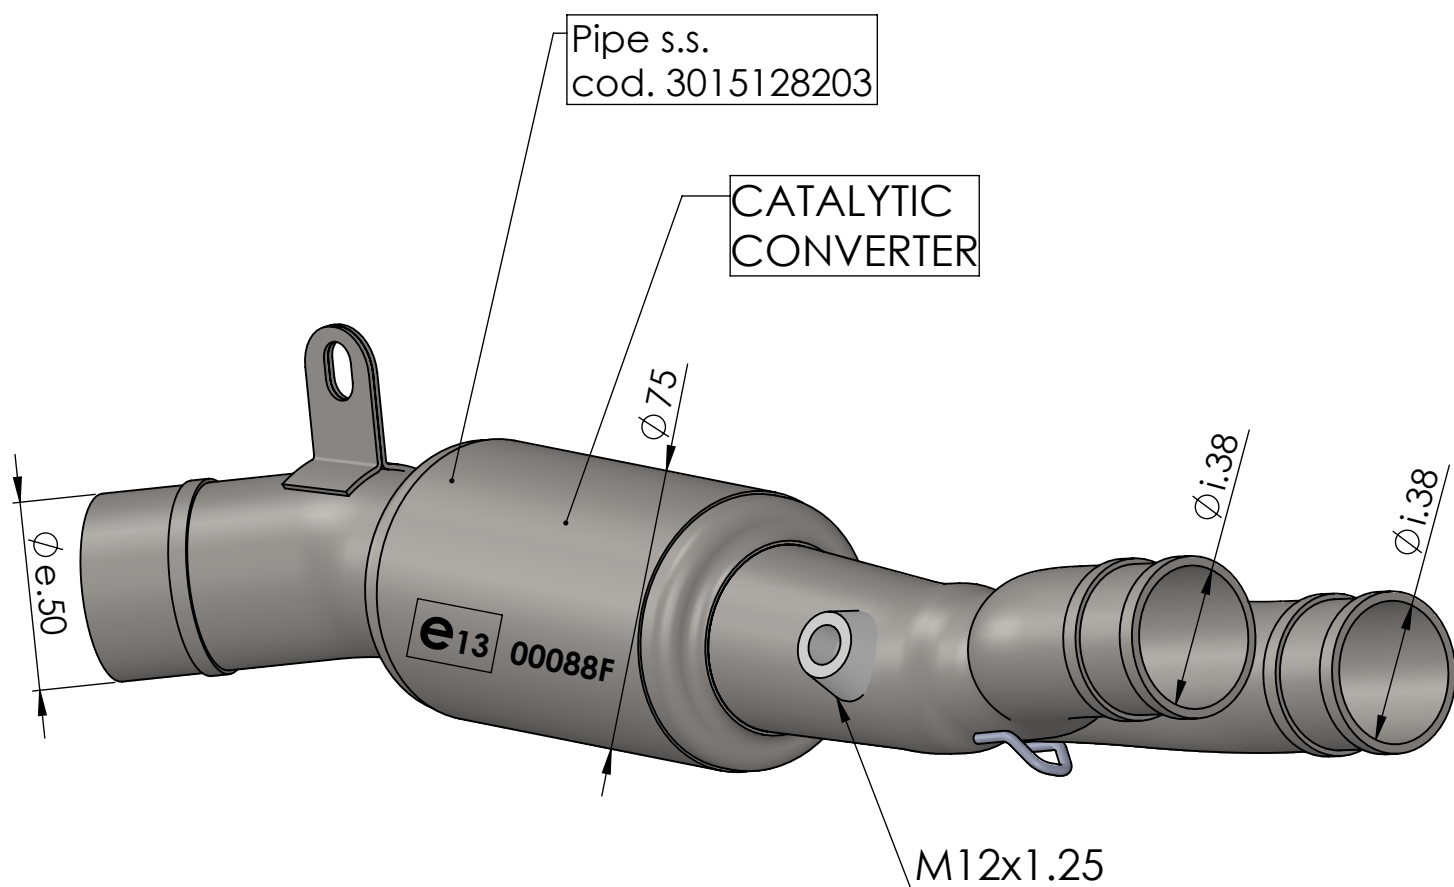

# EU-APPROVED CATALYTIC CONVERTER MANIFOLD

**ART.16062**

YAMAHA XSR 700-XTRIBUTE

SUITABLE FOR LEOVINCE ART. 15128-15128K