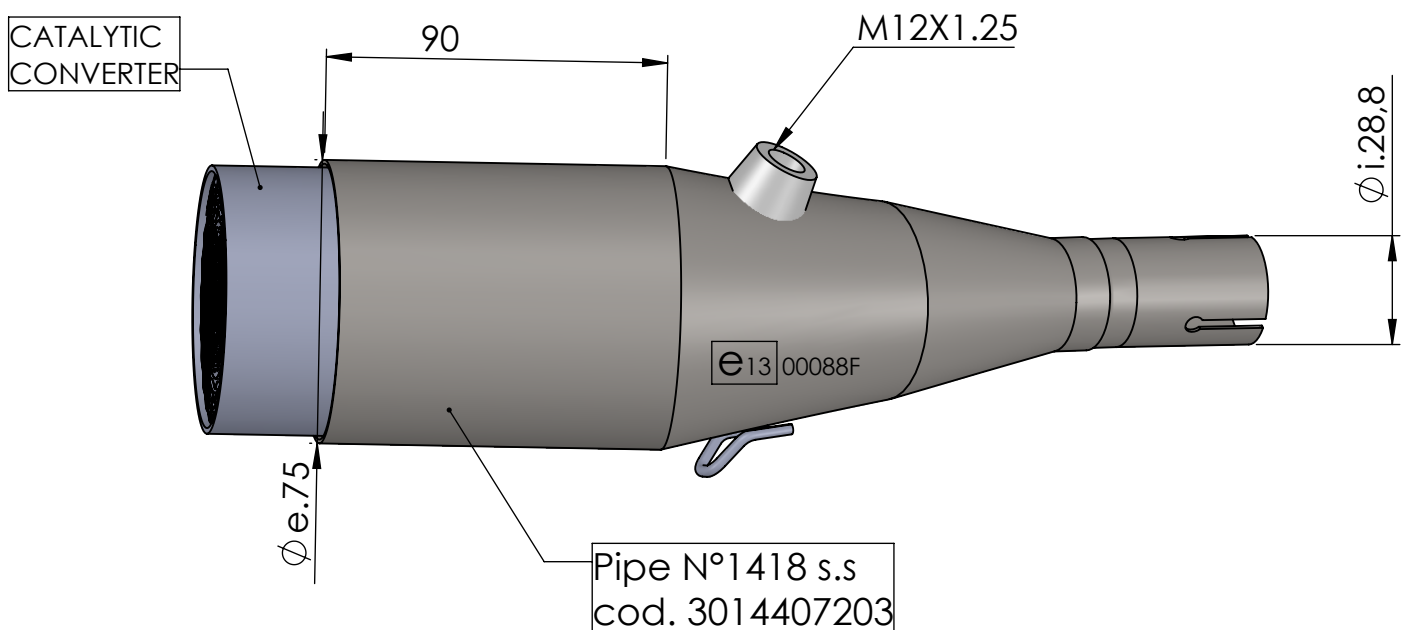

# EU-APPROVED CATALYTIC CONVERTER MANIFOLD

**ART. 16060**

HONDA FORZA 350

SUITABLE FOR LEOVINCE ART 14407E-14407EK-14083-14083K