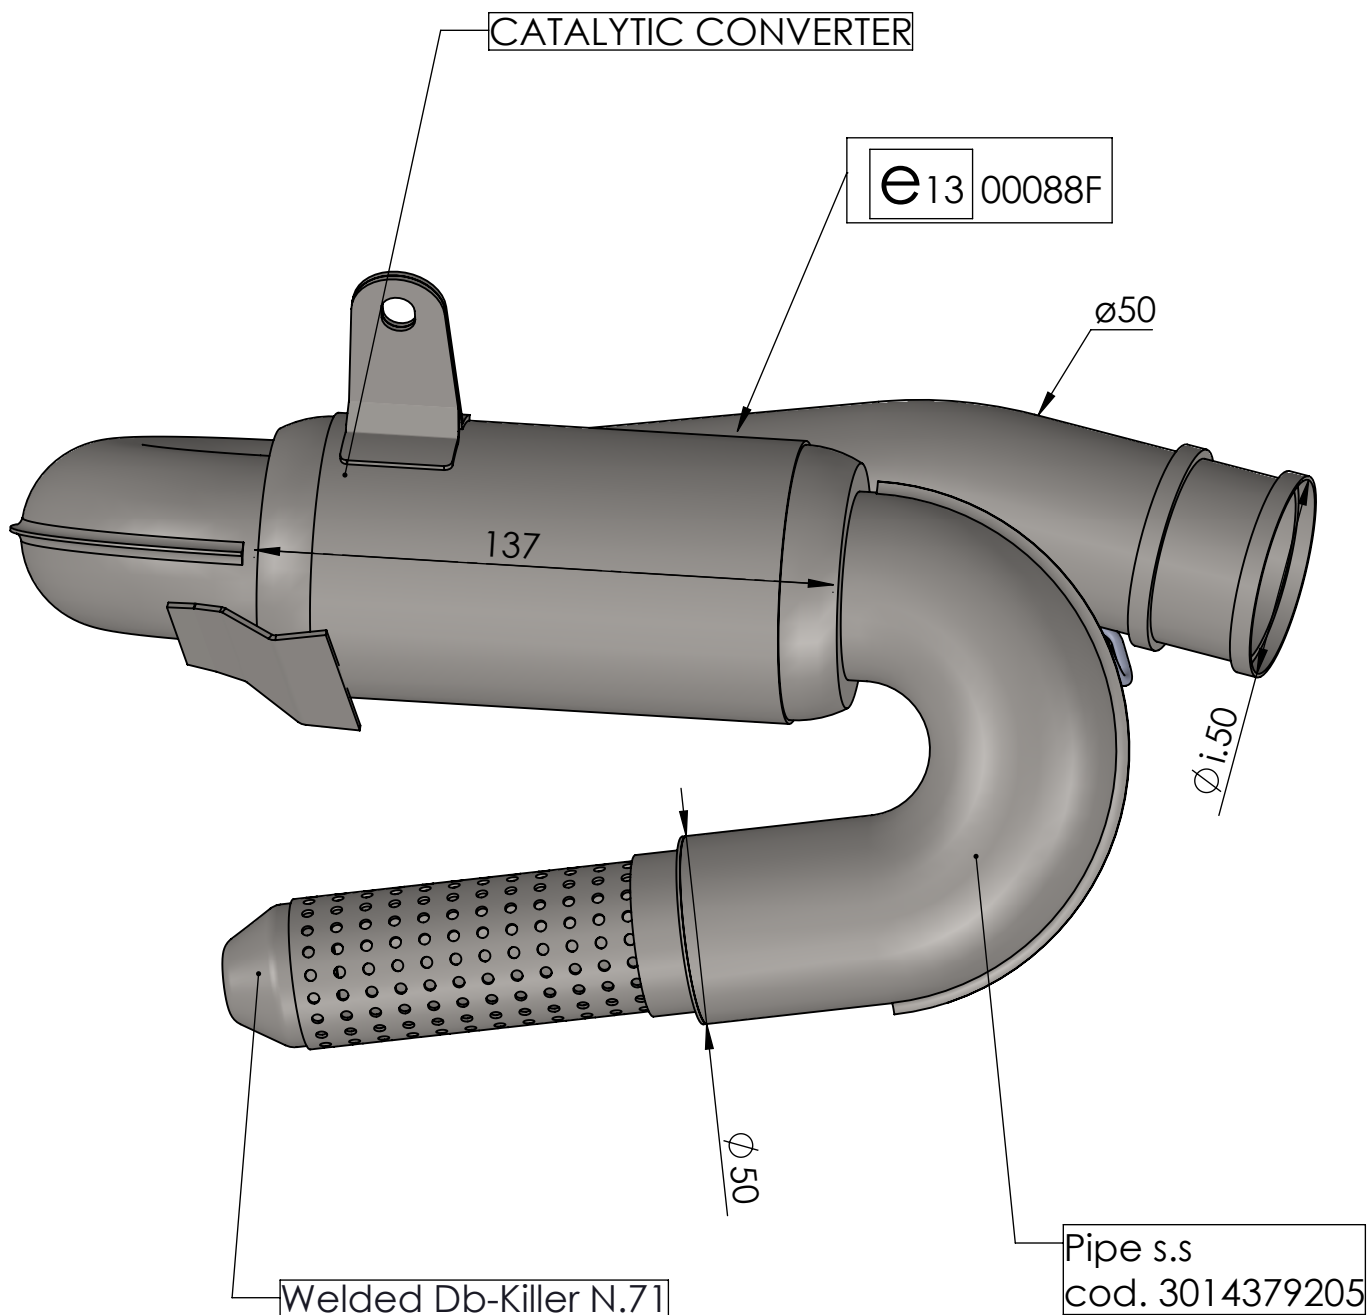

EU- APPROVED CATALYTIC CONVERTER MANIFOLD

ART. 16052

KAWASAKI Z 650 / Z 650 RS / NINJA 650 / VERSYS 650

SUITABLE FOR LEOVINCE FULL SYSTEM ART.14379E-14379EB-14380E
14379EK-14379EBK-14380EK