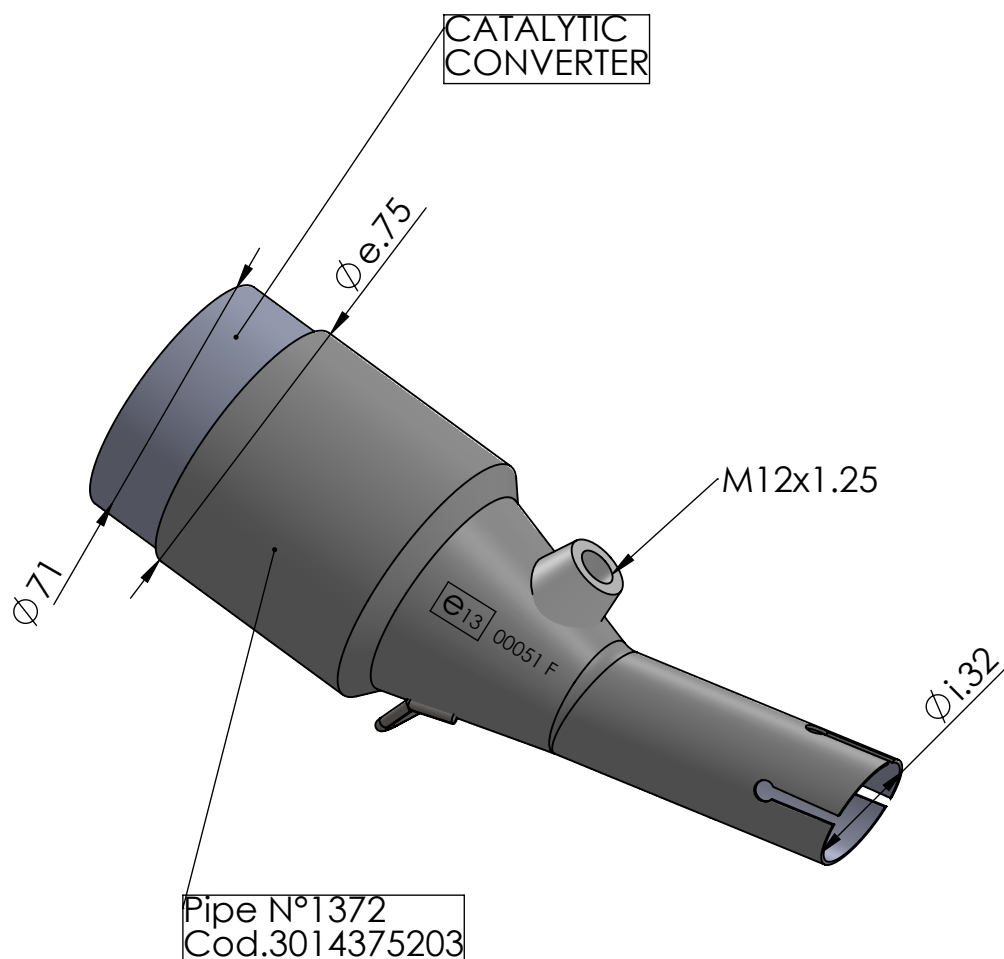

EU- APPROVED CATALYTIC CONVERTER MANIFOLD

ART. 16049

YAMAHA X-MAX 300 / TECH MAX

SUITABLE FOR LEOVINCE ART. 14375E-14375EK-14077-14077K