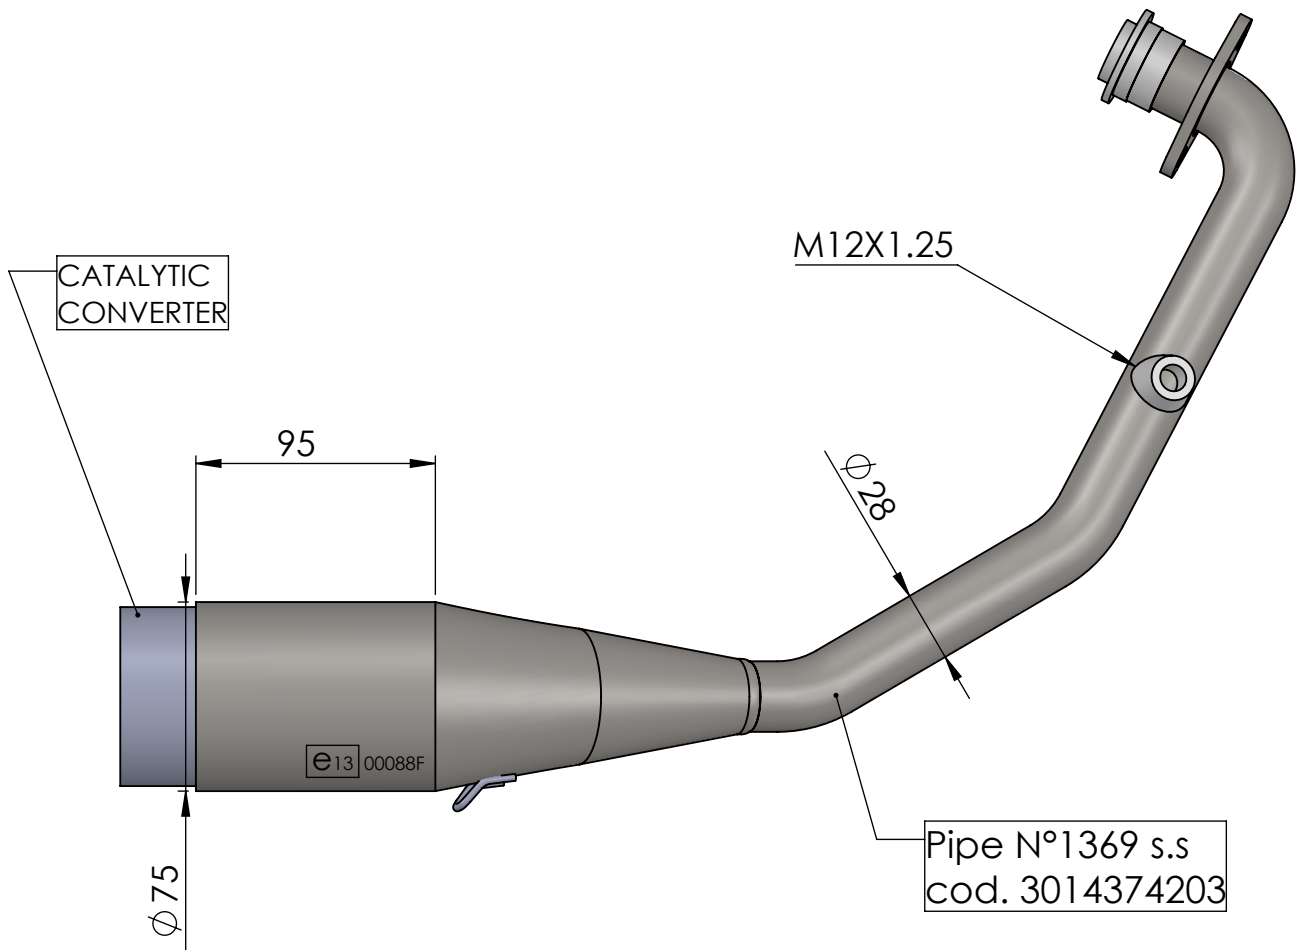

# EU-APPROVED CATALYTIC CONVERTER MANIFOLD

**ART. 16048**

HONDA FORZA 125

SUITABLE FOR LEOVINCE ART 14374E-14374EK-14076-14076K