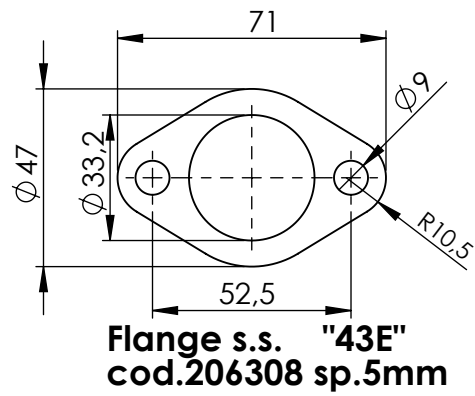

# EU-APPROVED CATALYTIC CONVERTER MANIFOLD

**ART. 16048**

HONDA FORZA 125

SUITABLE FOR LEOVINCE ART 14374E-14374EK-14076-14076K