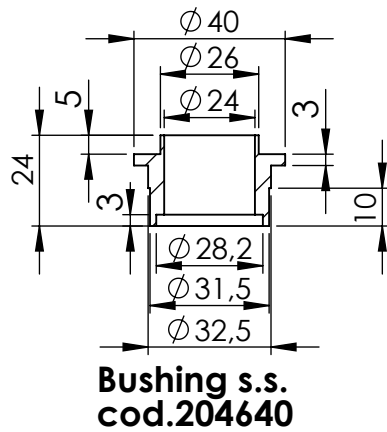

# EU-APPROVED CATALYTIC CONVERTER MANIFOLD

**ART. 16048**

HONDA FORZA 125

SUITABLE FOR LEOVINCE ART 14374E-14374EK-14076-14076K