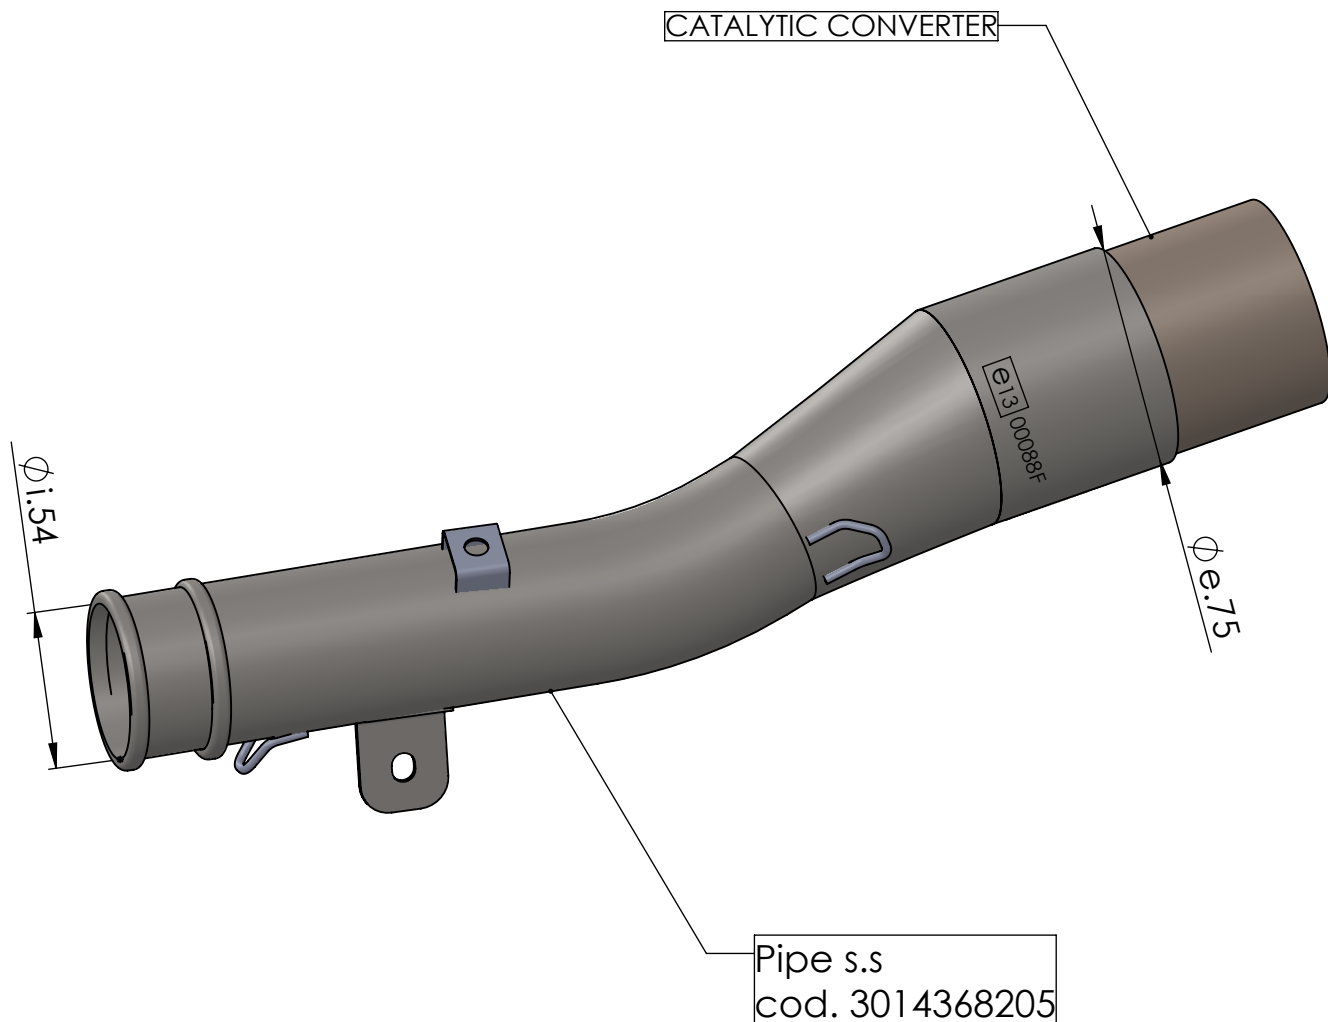

EU-APPROVED CATALYTIC CONVERTER MANIFOLD

ART. 16046

HUSQVARNA 701 ENDURO/LR / 701 SUPERMOTO

SUITABLE FOR LEOVINCE ART. 14368E-14368EK-14075-14075K