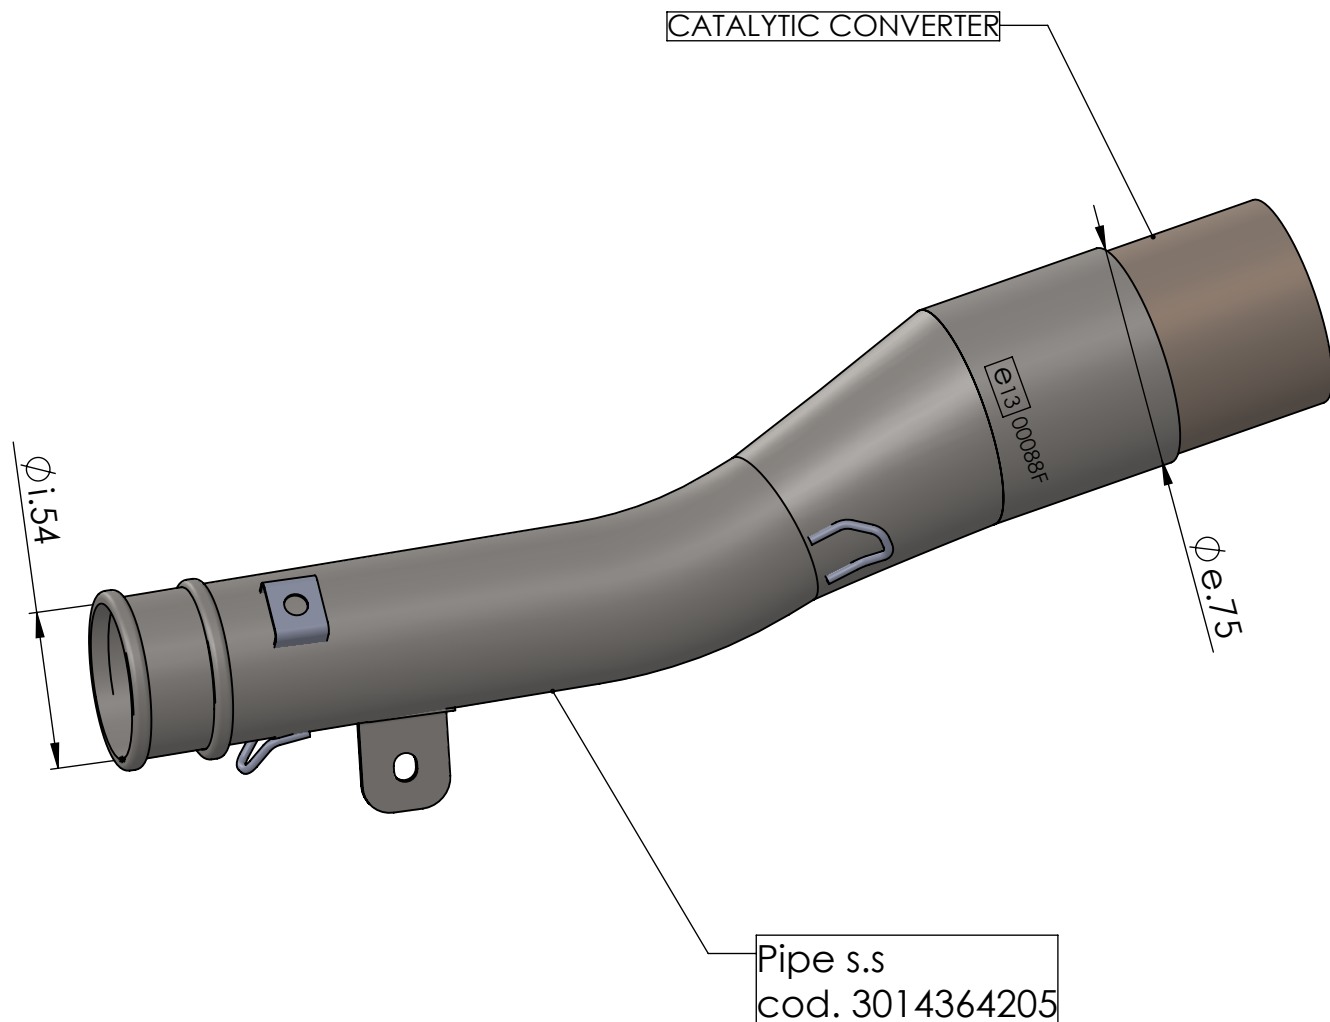

EU-APPROVED CATALYTIC CONVERTER MANIFOLD

ART. 16045

KTM ENDURO R /690 SMC R 690/GAS GAS ES 700/GAS GAS SM 700

SUITABLE FOR LEOVINCE ART. 14364E-14364EK-14073-14073K