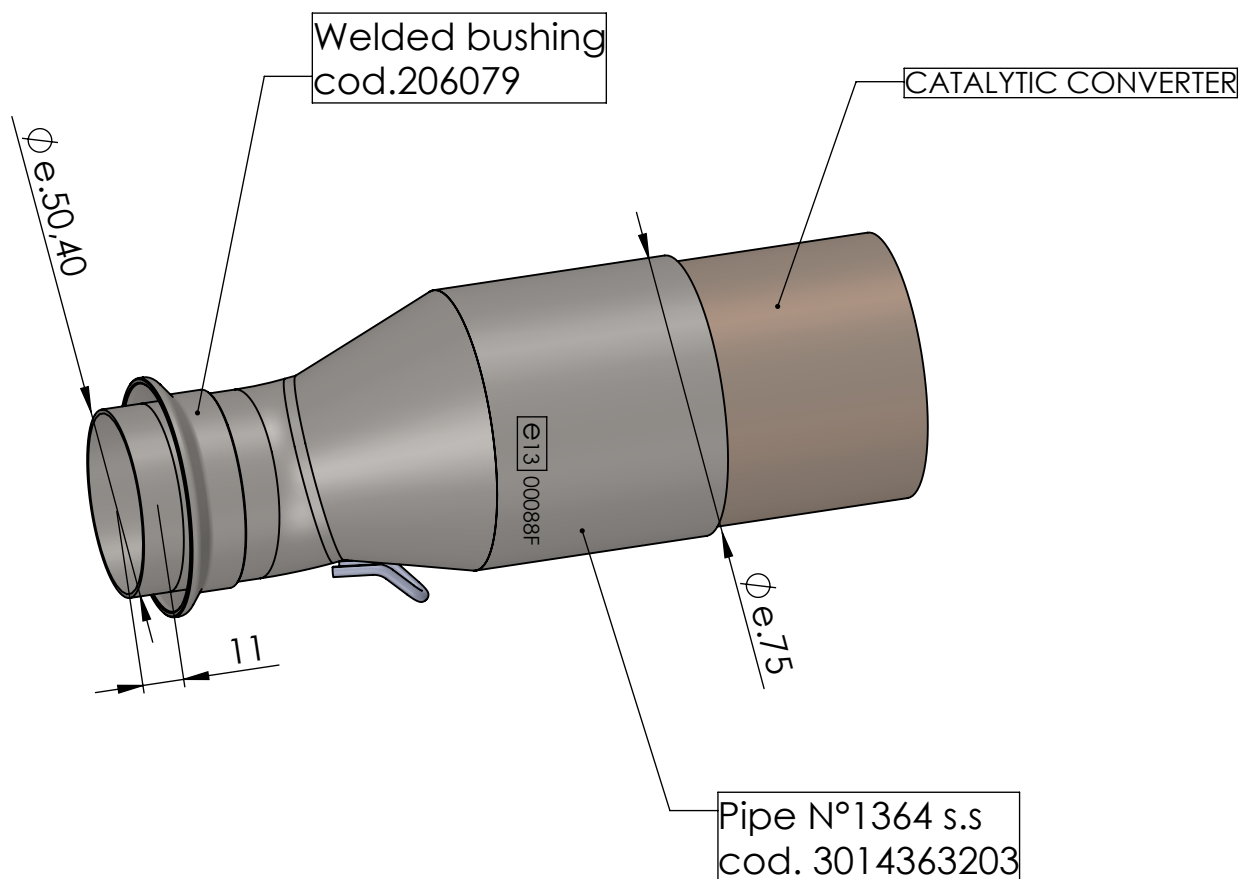

EU-APPROVED CATALYTIC CONVERTER MANIFOLD

ART. 16043

KTM 690 ENDURO R/690 SMC R 690/GAS GAS ES 700/GAS GAS SM 700

SUITABLE FOR LEOVINCE ART. 14363E-14363EK-14072-14072K