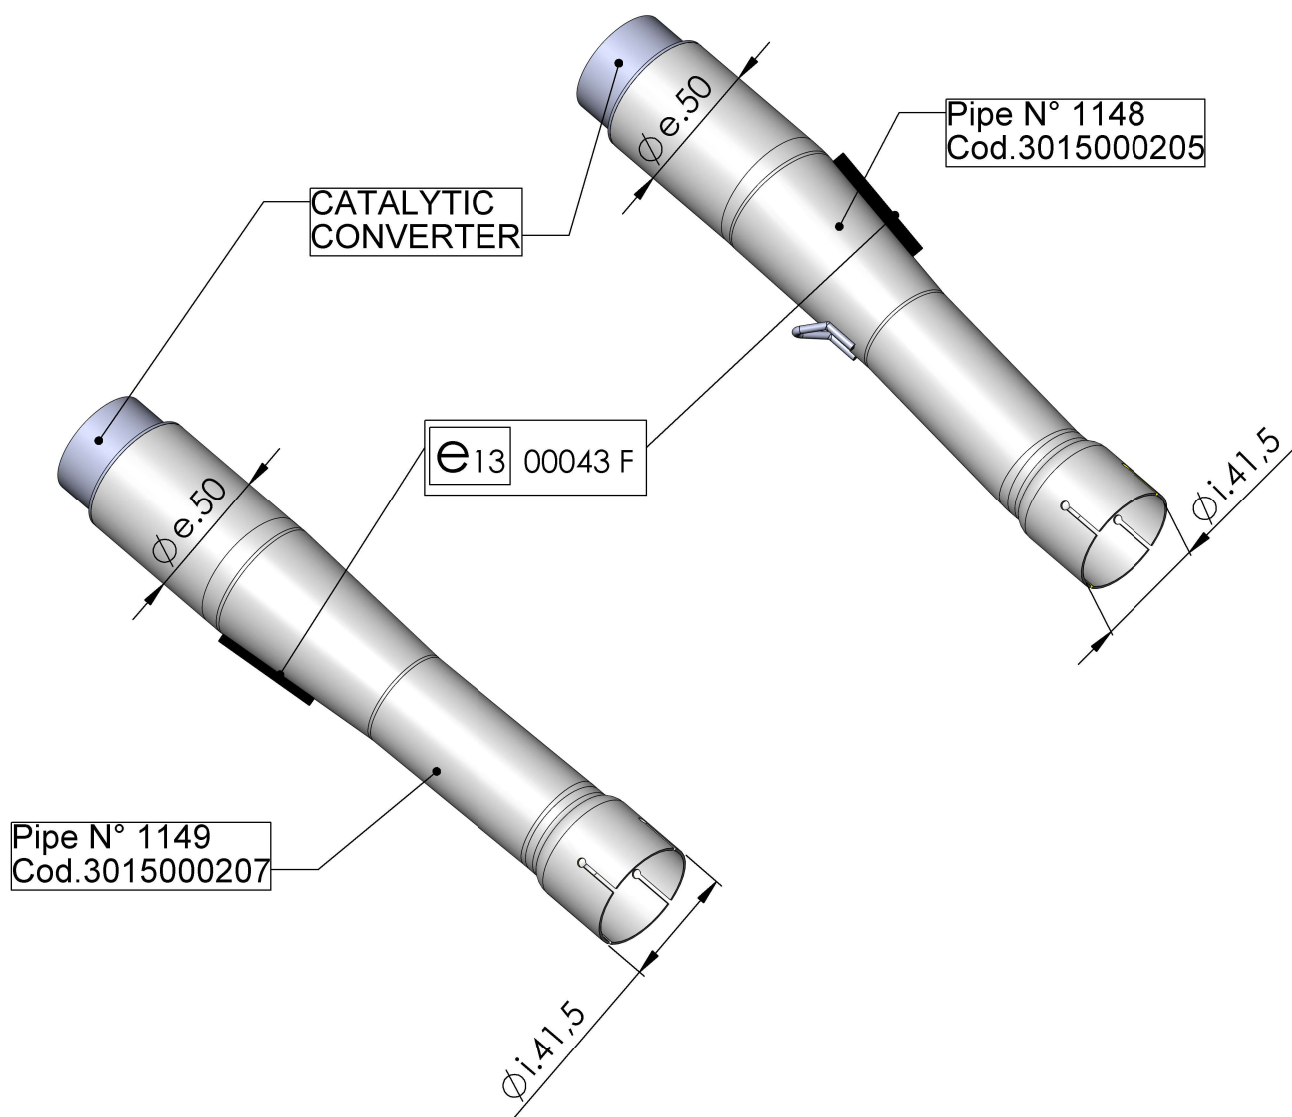

# EU-APPROVED CATALYTIC CONVERTER MANIFOLD

**ART.16012**

**SUITABLE FOR LEOVINCE ART.15000 - 15000K**

**GUZZI V7 III / STONE / SPECIAL / MOTOGUZZI ANNIVERSARY**