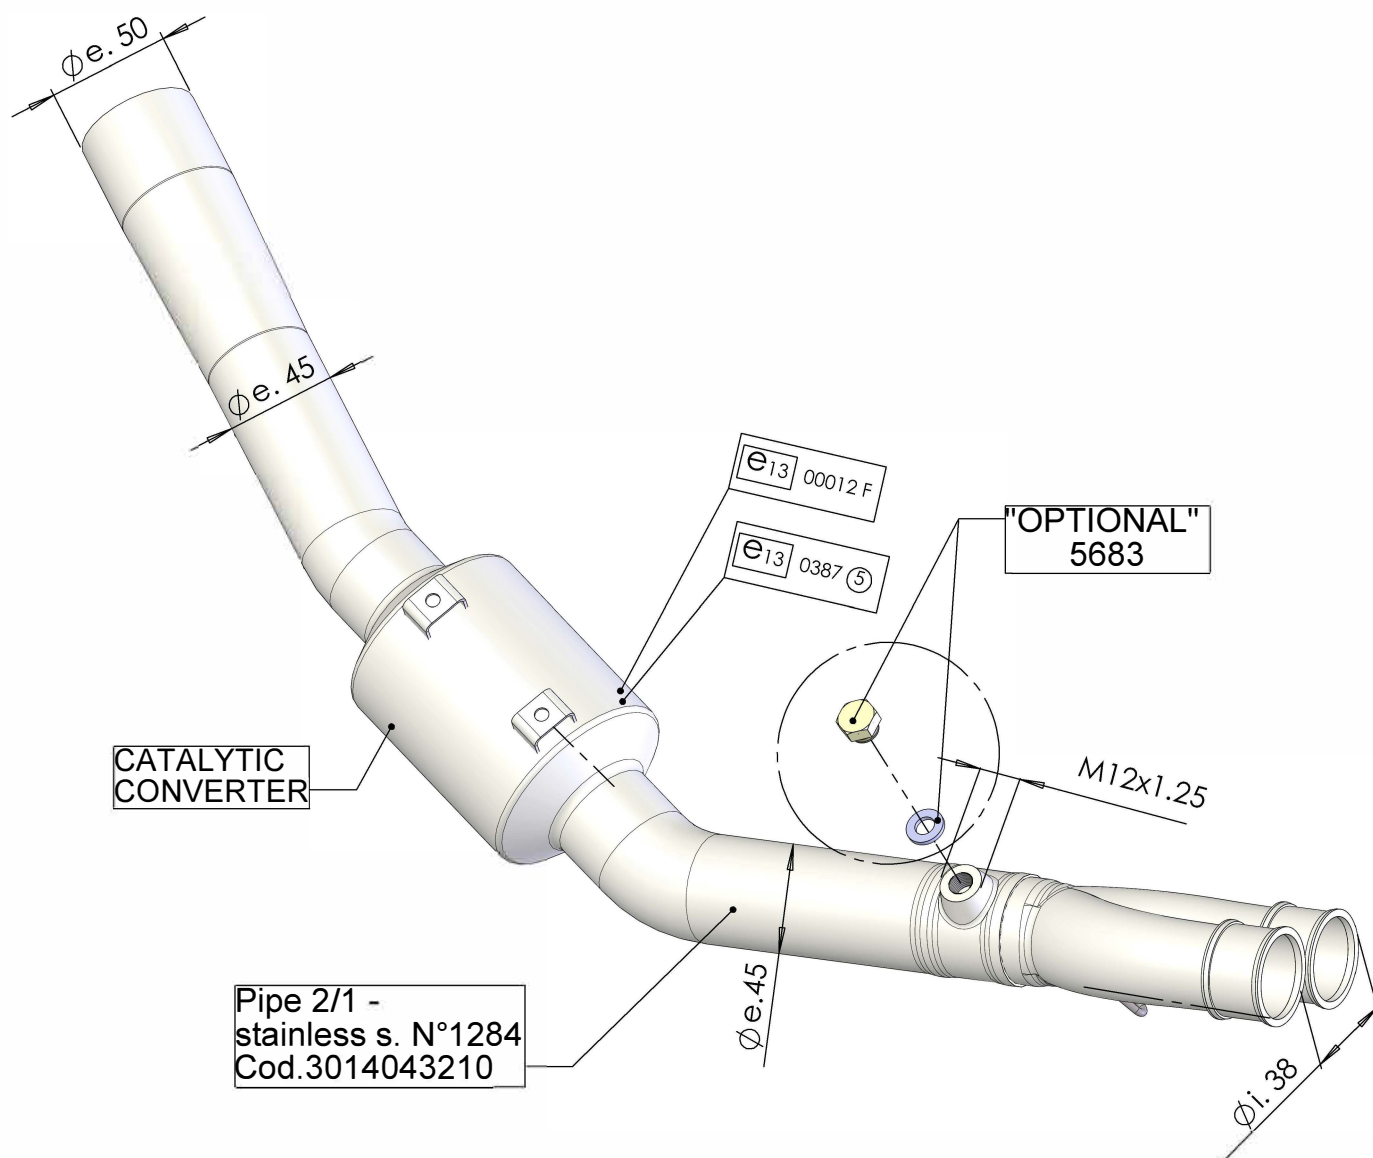

# EU-APPROVED CATALYTIC CONVERTER MANIFOLD

**ART 16006**

**SUITABLE FOR LEOVINCE ART.14043 - 14043K - 14187E - 14187EK**

**YAMAHA T- MAX 530 ABS / DX / SX**