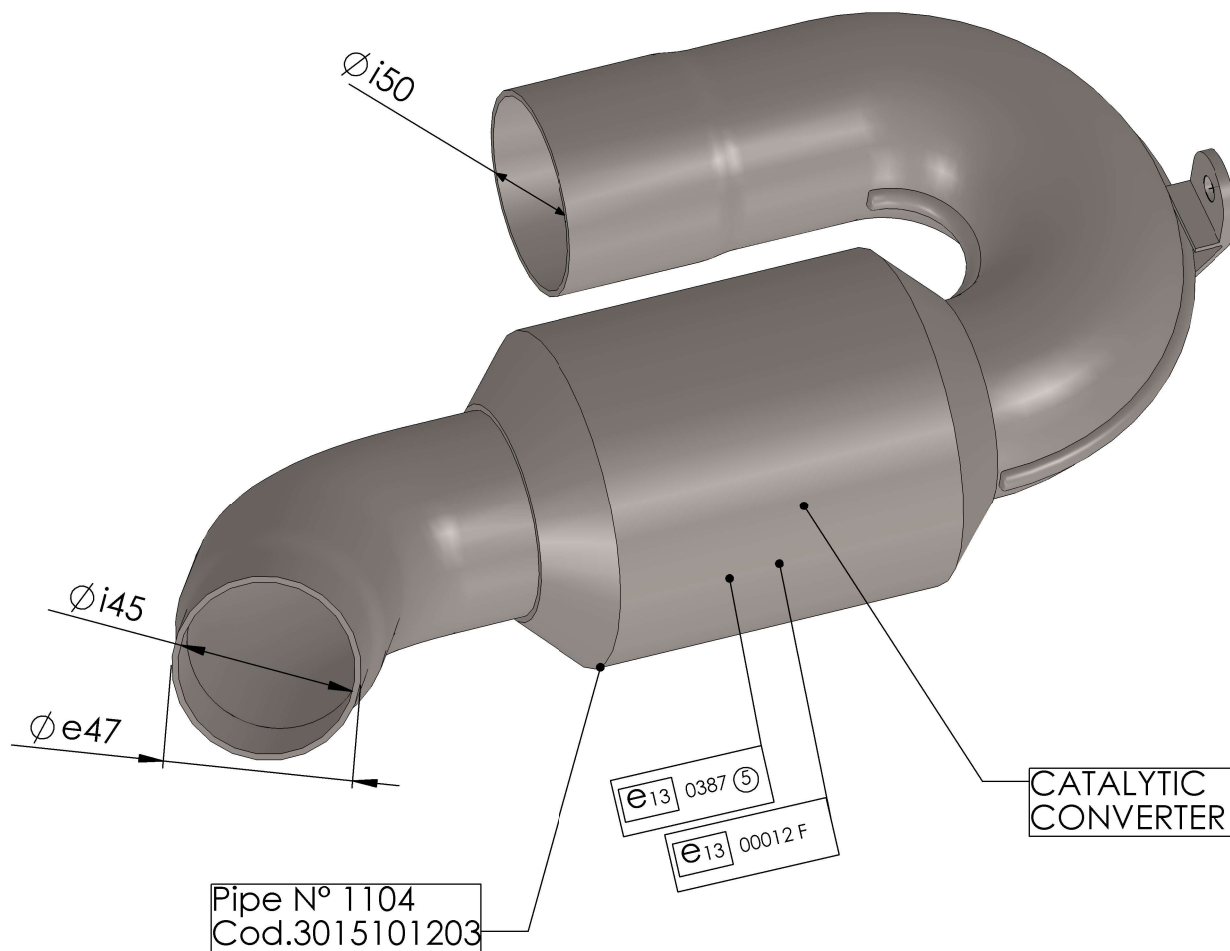

EU-APPROVED CATALYTIC CONVERTER MANIFOLD

ART. 16002

SUITABLE FOR LEO VINCE ART.15101 - 15101K - 15117 - 15117K

DUCATI SCRAMBLER 800/DESERT SLED