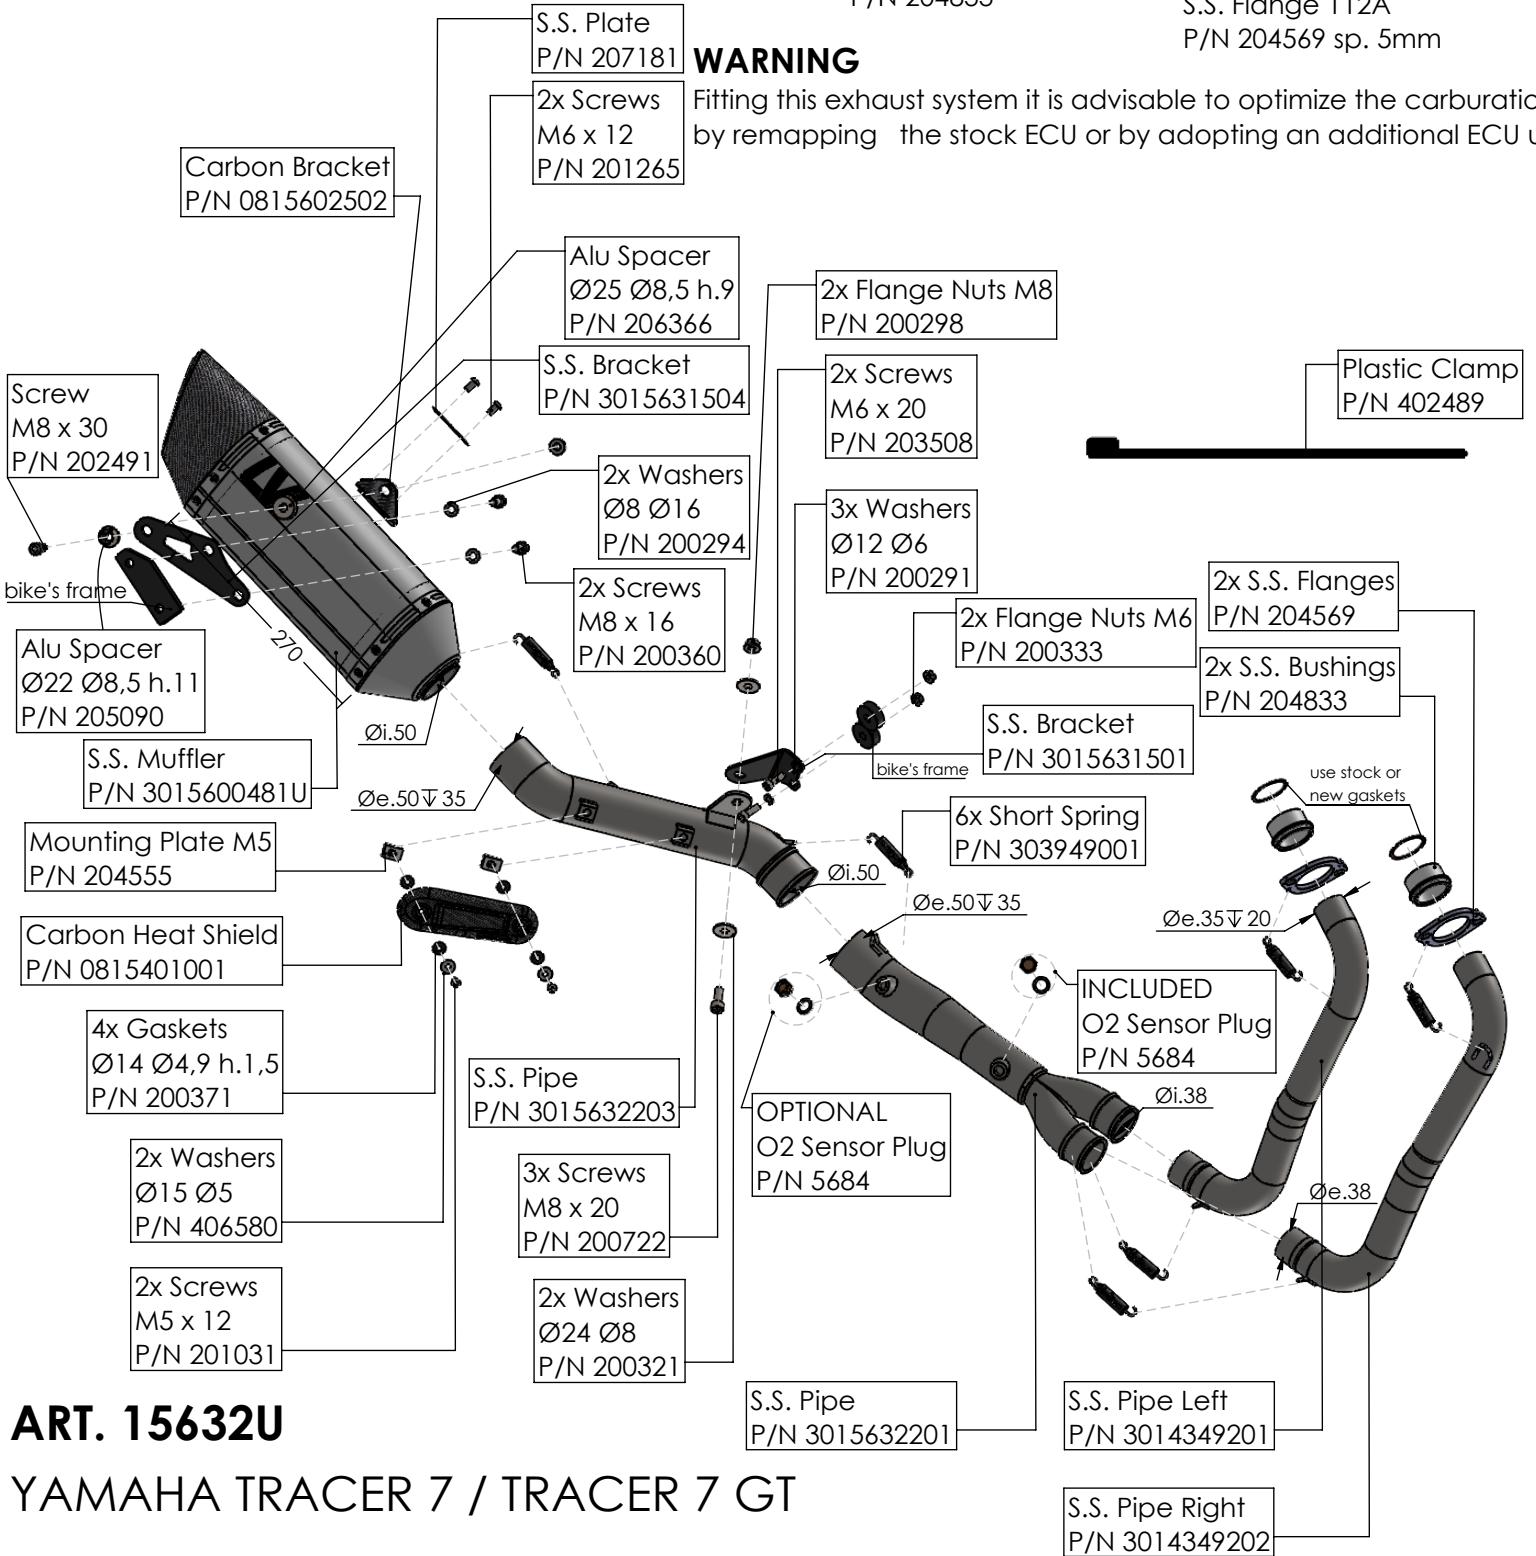

dB-Killer n°79  
P/N 3015600801

S.S. Bushing  
P/N 204833

S.S. Flange 112A  
P/N 204569 sp. 5mm

**WARNING**

Fitting this exhaust system it is advisable to optimize the carburation by remapping the stock ECU or by adopting an additional ECU unit.

**ART. 15632U**

**YAMAHA MT-07**

(also fits 35kW version) (Attention! Installation on vehicles equipped with dual lambda sensors may cause the "Check Engine" light to come on)

FULL SYSTEM LV-14R STAINLESS STEEL

**FULL SYSTEM LV-14R STAINLESS STEEL**