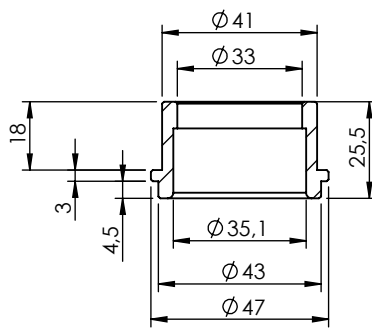

S.S. Bushing
P/N 204833