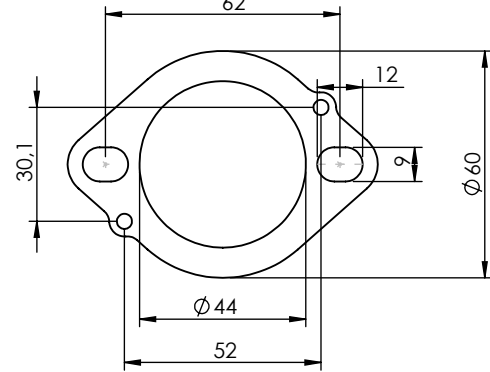

dB-Killer n°79  
P/N 3015600801

S.S. Bushing  
P/N 204833

S.S. Flange 112A  
P/N 204569 sp. 5mm

**WARNING**

Fitting this exhaust system it is advisable to optimize the carburation by remapping the stock ECU or by adopting an additional ECU unit.

**ART. 15632U**

**YAMAHA MT-07**

(also fits 35kW version) (Attention! Installation on vehicles equipped with dual lambda sensors may cause the "Check Engine" light to come on)

FULL SYSTEM LV-14R STAINLESS STEEL