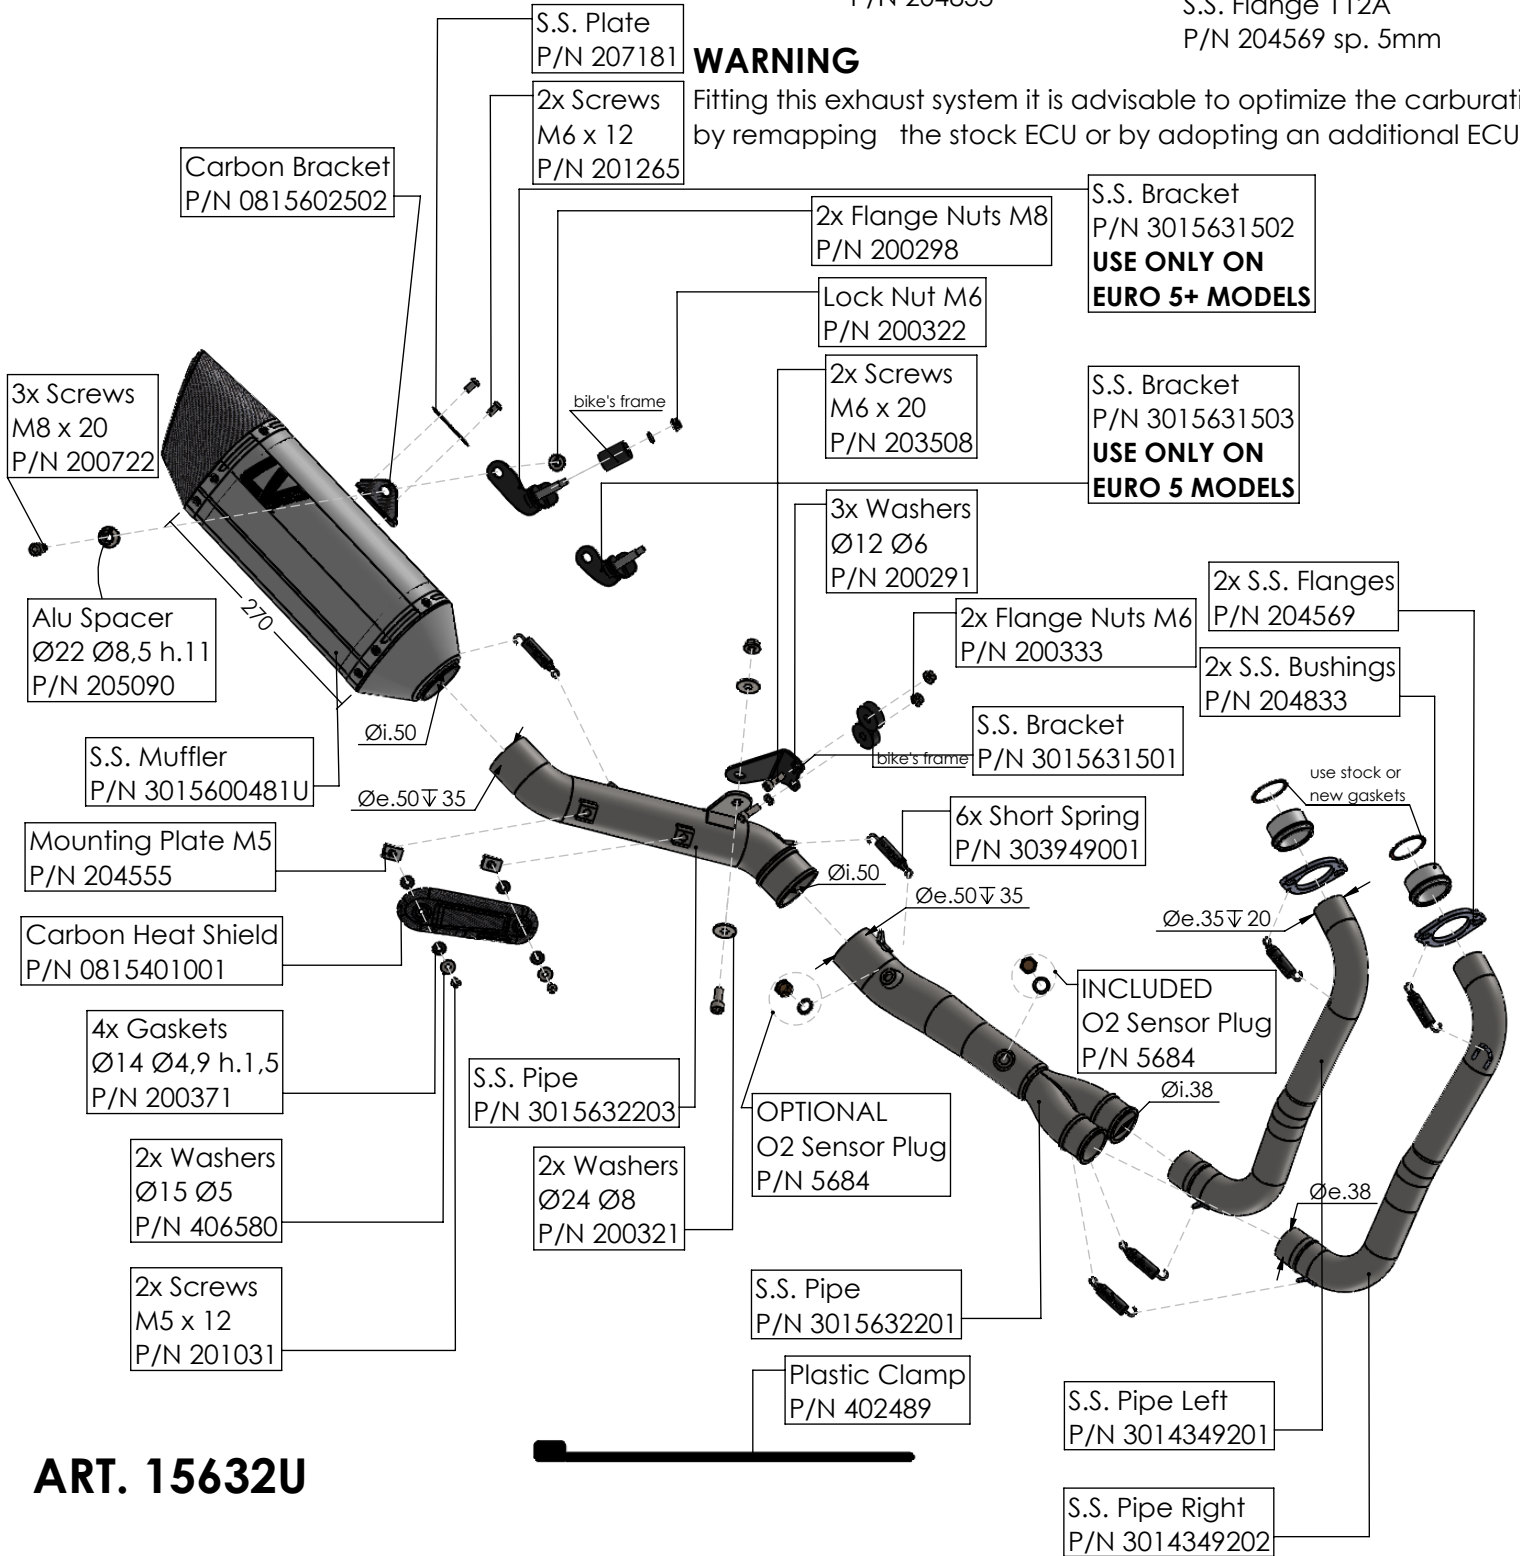

dB-Killer n°79  
P/N 3015600801

S.S. Bushing  
P/N 204833

S.S. Flange 112A  
P/N 204569 sp. 5mm

**WARNING**

Fitting this exhaust system it is advisable to optimize the carburation by remapping the stock ECU or by adopting an additional ECU unit.

**ART. 15632U**

**YAMAHA MT-07**

(also fits 35kW version) (Attention! Installation on vehicles equipped with dual lambda sensors may cause the "Check Engine" light to come on)

FULL SYSTEM LV-14R STAINLESS STEEL

**ART. 15632U**

**YAMAHA TRACER 7 / TRACER 7 GT**

(Fit with original panniers **ONLY 2020-2024 VERSIONS**) (also fits 35kW version) (Attention! Installation on vehicles equipped with dual lambda sensors may cause the "Check Engine" light to come on)