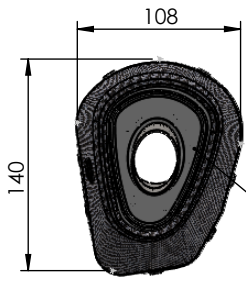

dB-Killer n°79  
P/N 3015600801

S.S. Bushing  
P/N 204833

S.S. Flange 112A  
P/N 204569 sp. 5mm

**WARNING**

Fitting this exhaust system it is advisable to optimize the carburation by remapping the stock ECU or by adopting an additional ECU unit.

**ART. 15632U**

**YAMAHA MT-07**

(also fits 35kW version) (Attention! Installation on vehicles equipped with dual lambda sensors may cause the "Check Engine" light to come on)

FULL SYSTEM LV-14R STAINLESS STEEL