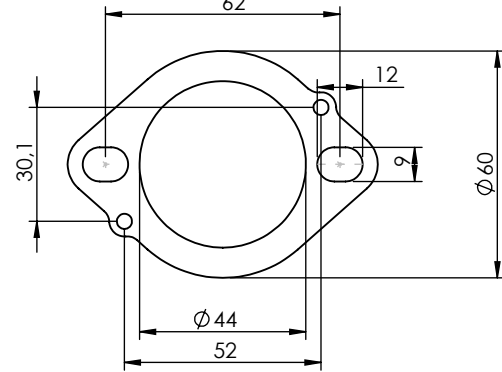

S.S. Flange 112A
P/N 204569 sp. 5mm

WARNING

Fitting this exhaust system it is advisable to optimize the carburation by remapping the stock ECU or by adopting an additional ECU unit.