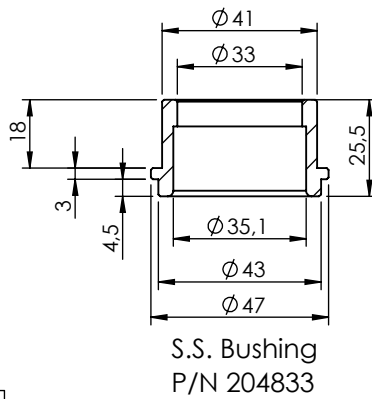

dB-Killer n°79  
P/N 3015600801

S.S. Bushing  
P/N 204833

S.S. Flange 112A  
P/N 204569 sp. 5mm

**WARNING**

Fitting this exhaust system it is advisable to optimize the carburation by remapping the stock ECU or by adopting an additional ECU unit.

**ART. 15632TU**

**YAMAHA MT-07**

(also fits 35kW version) (Attention! Installation on vehicles equipped with dual lambda sensors may cause the "Check Engine" light to come on)

**FULL SYSTEM LV-14R TITANIUM**