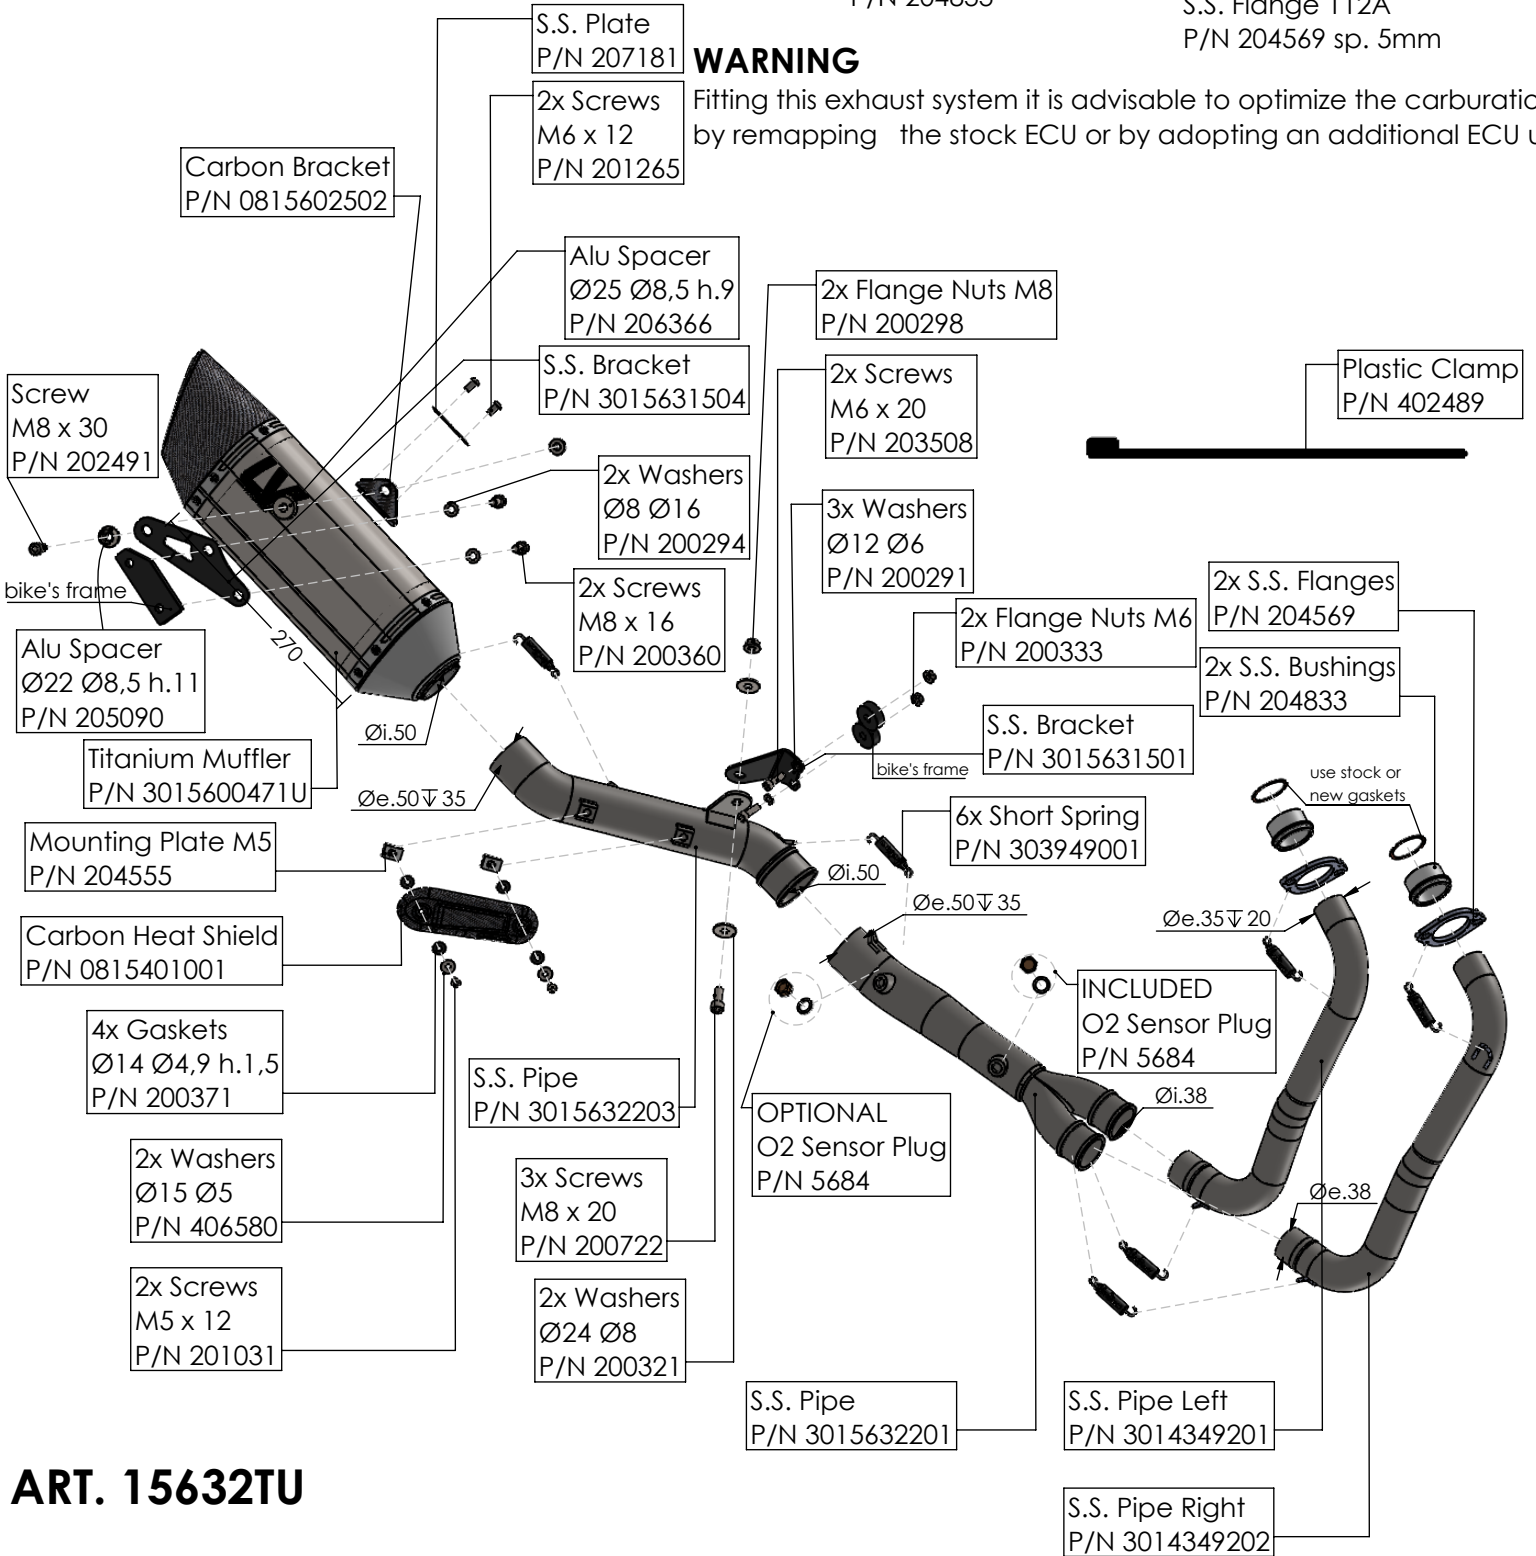

dB-Killer n°79  
P/N 3015600801

S.S. Bushing  
P/N 204833

S.S. Flange 112A  
P/N 204569 sp. 5mm

**WARNING**

Fitting this exhaust system it is advisable to optimize the carburation by remapping the stock ECU or by adopting an additional ECU unit.

**ART. 15632TU**

**YAMAHA MT-07**

(also fits 35kW version) (Attention! Installation on vehicles equipped with dual lambda sensors may cause the "Check Engine" light to come on)

**FULL SYSTEM LV-14R TITANIUM**

**WARNING**

Fitting this exhaust system it is advisable to optimize the carburation by remapping the stock ECU or by adopting an additional ECU unit.

**ART. 15632TU**

**YAMAHA TRACER 7 (Fit with original panniers ONLY 2020-2024 VERSIONS)**  
(also fits 35kW version) (Attention! Installation on vehicles equipped with dual lambda sensors may cause the "Check Engine" light to come on)

FULL SYSTEM LV-14R TITANIUM