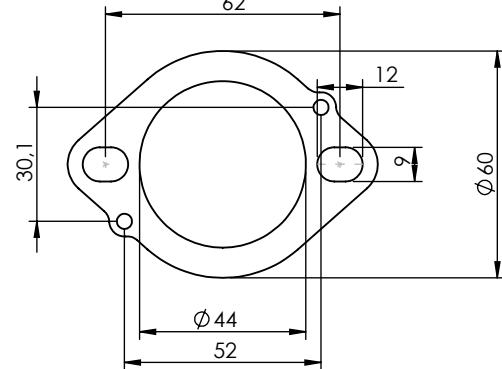

dB-Killer n°79  
P/N 3015600801

S.S. Bushing  
P/N 204833

S.S. Flange 112A  
P/N 204569 sp. 5mm

**WARNING**

Fitting this exhaust system it is advisable to optimize the carburation by remapping the stock ECU or by adopting an additional ECU unit.

**ART. 15632TU**

**YAMAHA MT-07**

(also fits 35kW version) (Attention! Installation on vehicles equipped with dual lambda sensors may cause the "Check Engine" light to come on)

**FULL SYSTEM LV-14R TITANIUM**