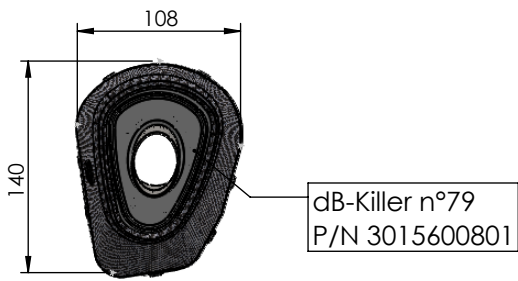

dB-Killer n°79  
P/N 3015600801

S.S. Bushing  
P/N 204833

S.S. Flange 112A  
P/N 204569 sp. 5mm

**WARNING**

Fitting this exhaust system it is advisable to optimize the carburation by remapping the stock ECU or by adopting an additional ECU unit.

**ART. 15632TU**

**YAMAHA MT-07**

(also fits 35kW version) (Attention! Installation on vehicles equipped with dual lambda sensors may cause the "Check Engine" light to come on)

**FULL SYSTEM LV-14R TITANIUM**