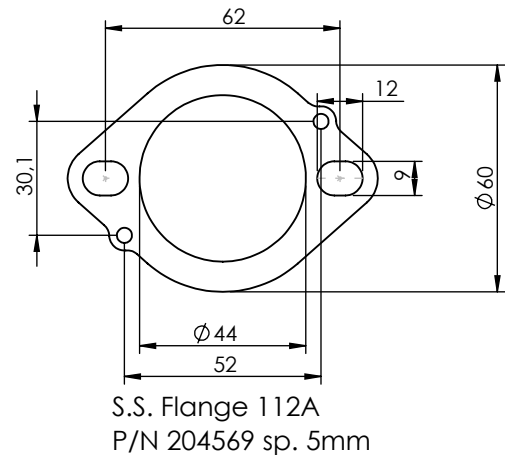

dB-Killer n°79  
P/N 3015600801

S.S. Bushing  
P/N 204833

S.S. Flange 112A  
P/N 204569 sp. 5mm

**WARNING**

Fitting this exhaust system it is advisable to optimize the carburation by remapping the stock ECU or by adopting an additional ECU unit.

**ART. 15632TU**

**YAMAHA MT-07**

(also fits 35kW version) (Attention! Installation on vehicles equipped with dual lambda sensors may cause the "Check Engine" light to come on)

**FULL SYSTEM LV-14R TITANIUM**