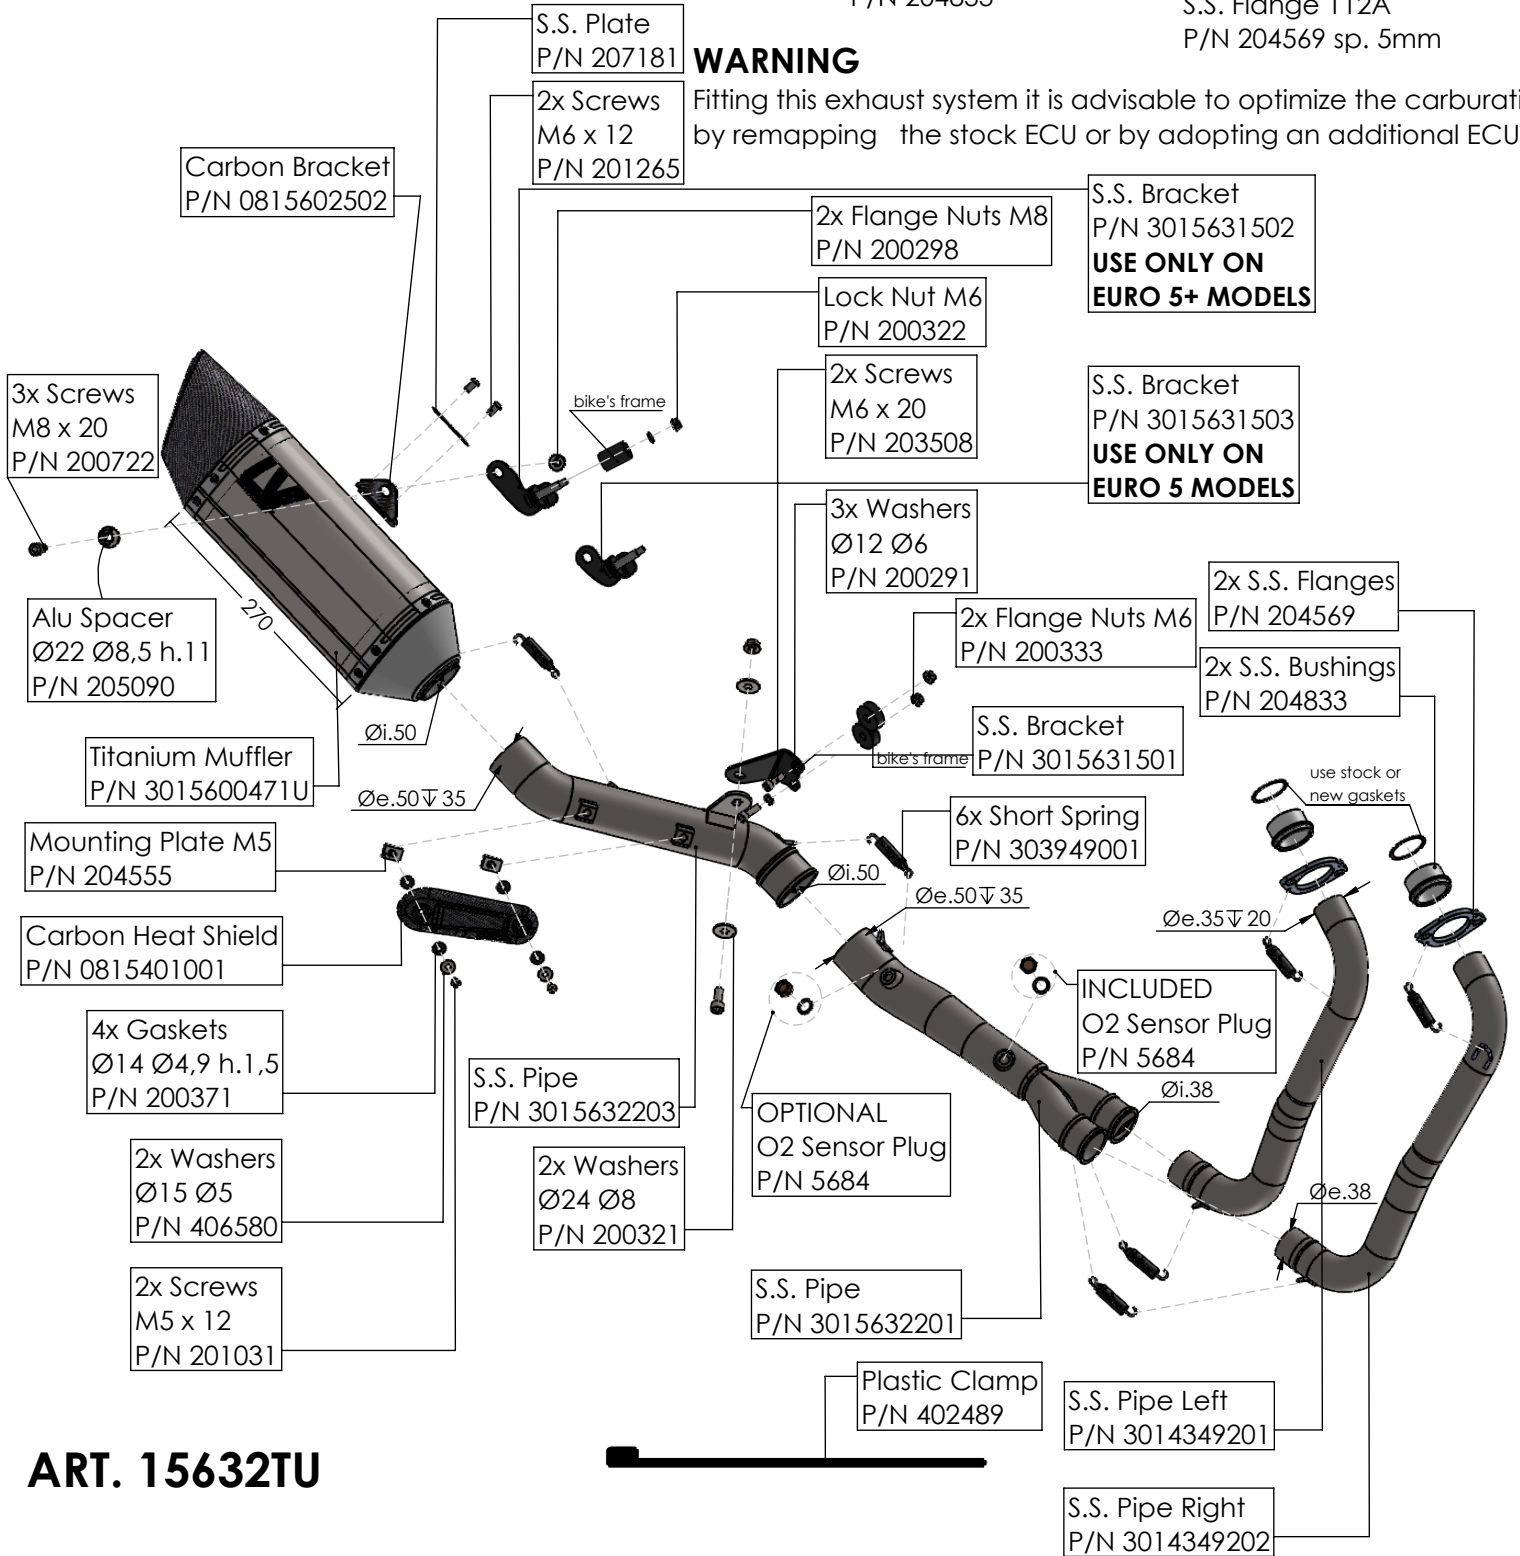

dB-Killer n°79  
P/N 3015600801

S.S. Bushing  
P/N 204833

S.S. Flange 112A  
P/N 204569 sp. 5mm

**WARNING**

Fitting this exhaust system it is advisable to optimize the carburation by remapping the stock ECU or by adopting an additional ECU unit.

**ART. 15632TU**

**YAMAHA MT-07**

(also fits 35kW version) (Attention! Installation on vehicles equipped with dual lambda sensors may cause the "Check Engine" light to come on)

**FULL SYSTEM LV-14R TITANIUM**

**WARNING**

Fitting this exhaust system it is advisable to optimize the carburation by remapping the stock ECU or by adopting an additional ECU unit.

**ART. 15632TU**

**YAMAHA TRACER 7 (Fit with original panniers ONLY 2020-2024 VERSIONS)**  
(also fits 35kW version) (Attention! Installation on vehicles equipped with dual lambda sensors may cause the "Check Engine" light to come on)

FULL SYSTEM LV-14R TITANIUM