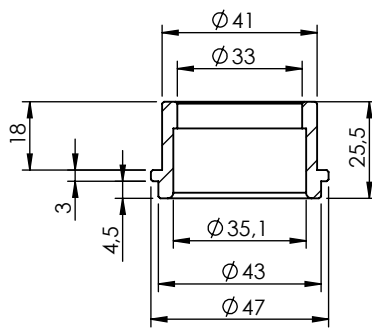

dB-Killer n°79  
P/N 3015600801

S.S. Bushing  
P/N 204833

S.S. Flange 112A  
P/N 204569 sp. 5mm

**WARNING**

Fitting this exhaust system it is advisable to optimize the carburation by remapping the stock ECU or by adopting an additional ECU unit.