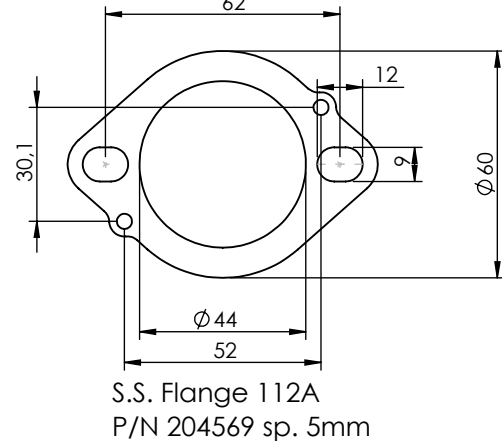

dB-Killer n°79
P/N 3015600801

S.S. Bushing
P/N 204833

S.S. Flange 112A
P/N 204569 sp. 5mm

WARNING

Fitting this exhaust system it is advisable to optimize the carburation by remapping the stock ECU or by adopting an additional ECU unit.

ART. 15632BU

YAMAHA MT-07

(also fits 35kW version) (Attention! Installation on vehicles equipped with dual lambda sensors may cause the "Check Engine" light to come on)

FULL SYSTEM LV-14R BLACK EDITION

WARNING