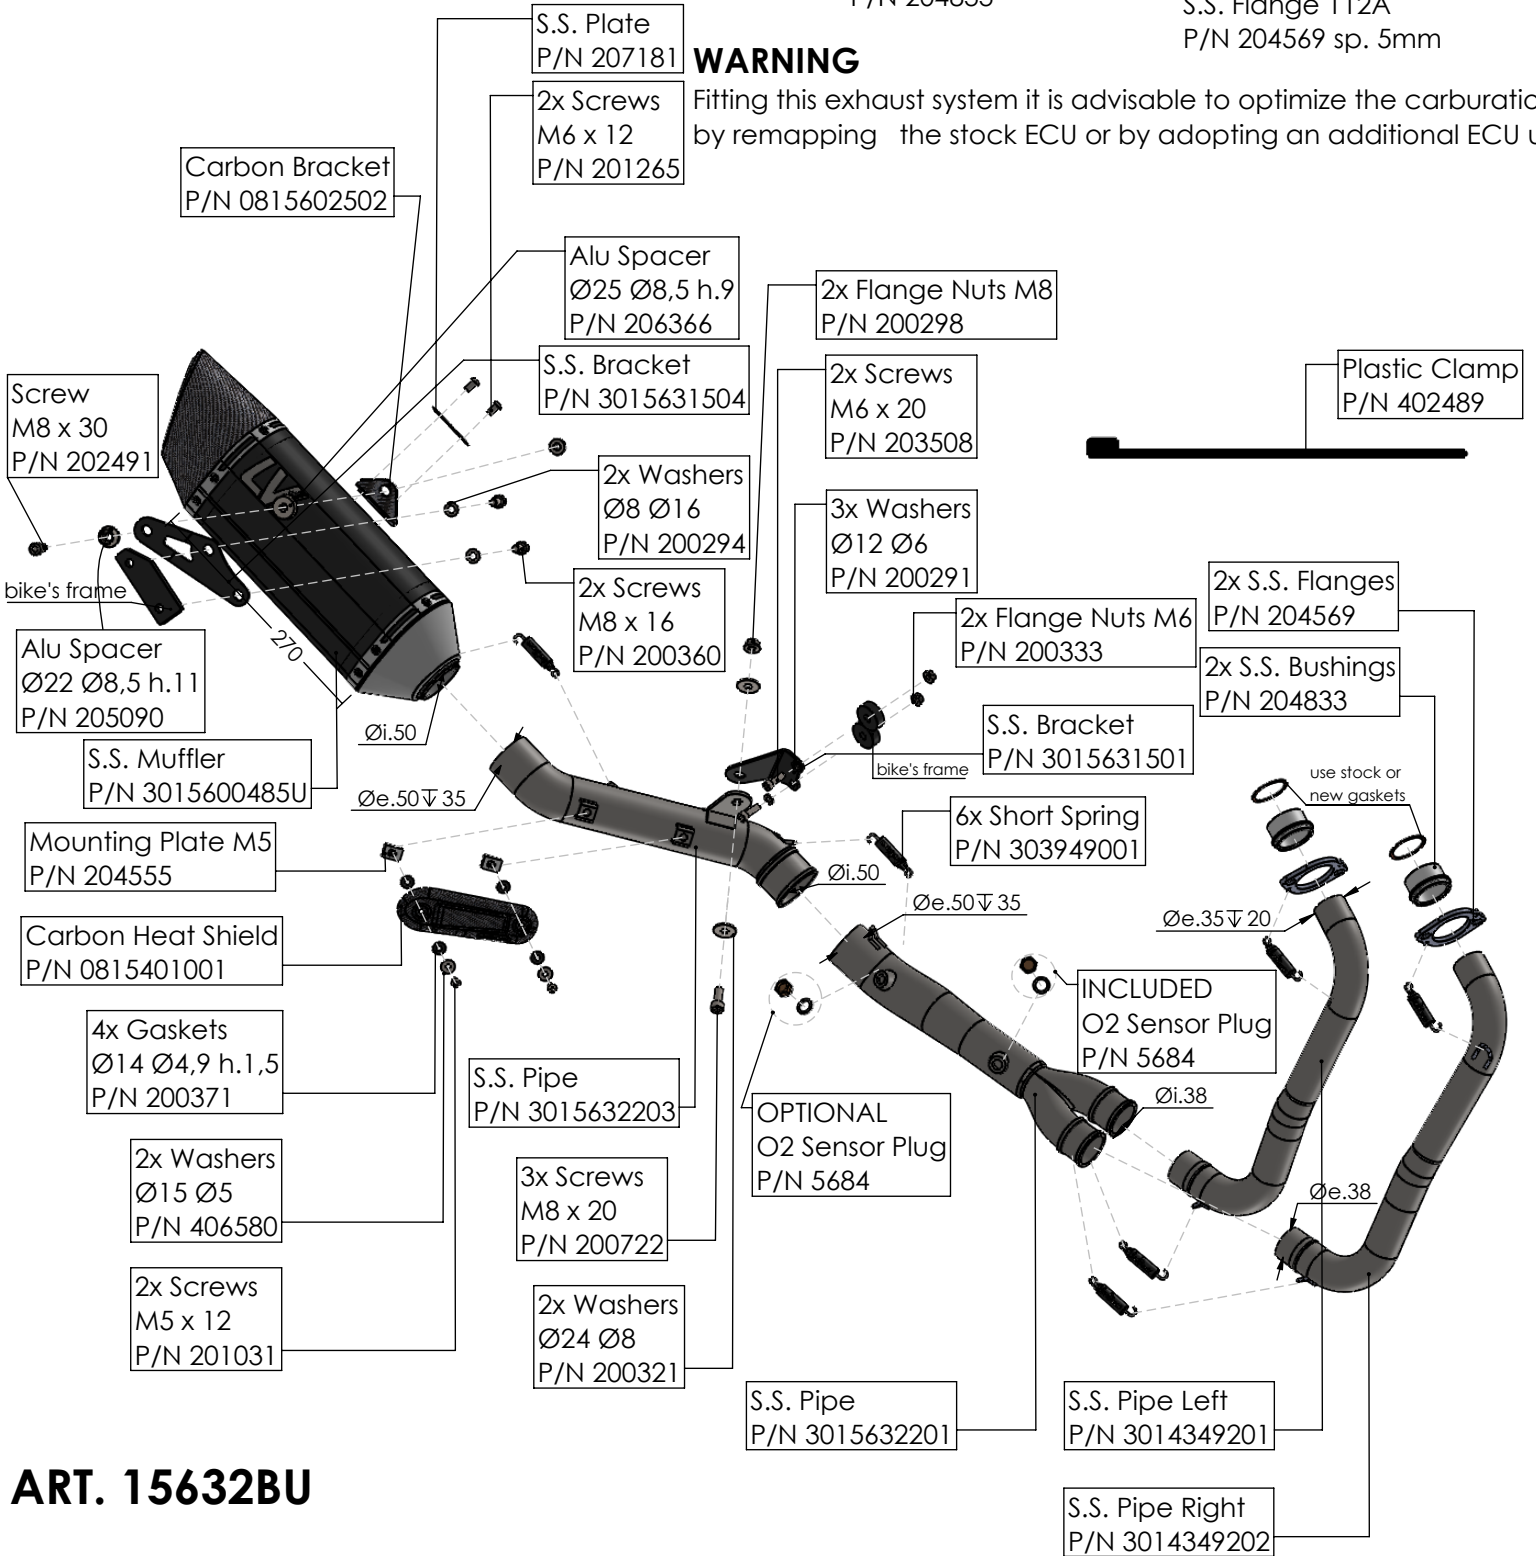

dB-Killer n°79
P/N 3015600801

S.S. Bushing
P/N 204833

S.S. Flange 112A
P/N 204569 sp. 5mm

WARNING

Fitting this exhaust system it is advisable to optimize the carburation by remapping the stock ECU or by adopting an additional ECU unit.

ART. 15632BU

YAMAHA MT-07

(also fits 35kW version) (Attention! Installation on vehicles equipped with dual lambda sensors may cause the "Check Engine" light to come on)

FULL SYSTEM LV-14R BLACK EDITION

WARNING

Fitting this exhaust system it is advisable to optimize the carburation by remapping the stock ECU or by adopting an additional ECU unit.

ART. 15632BU

YAMAHA TRACER 7 (Fit with original panniers **ONLY 2020-2024 VERSIONS**)
(also fits 35kW version) (Attention! Installation on vehicles equipped with dual lambda sensors may cause the "Check Engine" light to come on)

FULL SYSTEM LV-14R BLACK EDITION