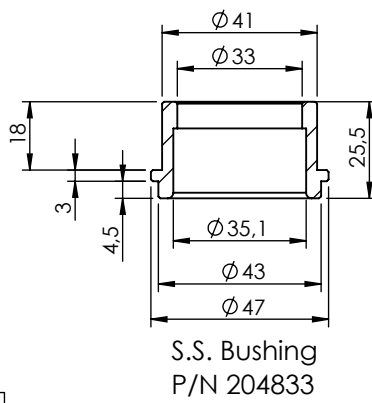

dB-Killer n°79
P/N 3015600801

S.S. Bushing
P/N 204833

S.S. Flange 112A
P/N 204569 sp. 5mm

WARNING

Fitting this exhaust system it is advisable to optimize the carburation by remapping the stock ECU or by adopting an additional ECU unit.

ART. 15632BU

YAMAHA MT-07

(also fits 35kW version) (Attention! Installation on vehicles equipped with dual lambda sensors may cause the "Check Engine" light to come on)

FULL SYSTEM LV-14R BLACK EDITION

WARNING