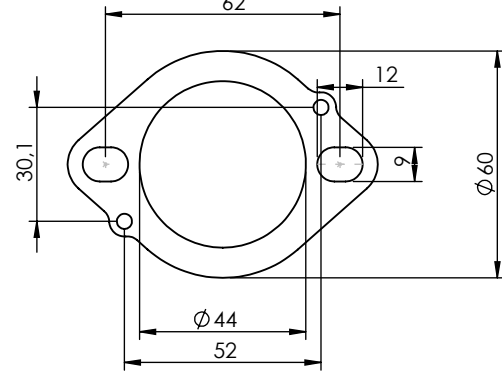

dB-Killer n°79
P/N 3015600801

S.S. Bushing
P/N 204833

S.S. Flange 112A
P/N 204569 sp. 5mm

WARNING

Fitting this exhaust system it is advisable to optimize the carburation by remapping the stock ECU or by adopting an additional ECU unit.