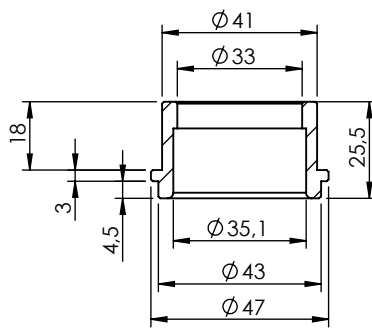

dB-Killer n°79
P/N 3015600801

S.S. Bushing
P/N 204833

S.S. Flange 112A
P/N 204569 sp. 5mm

WARNING

Fitting this exhaust system it is advisable to optimize the carburation by remapping the stock ECU or by adopting an additional ECU unit.