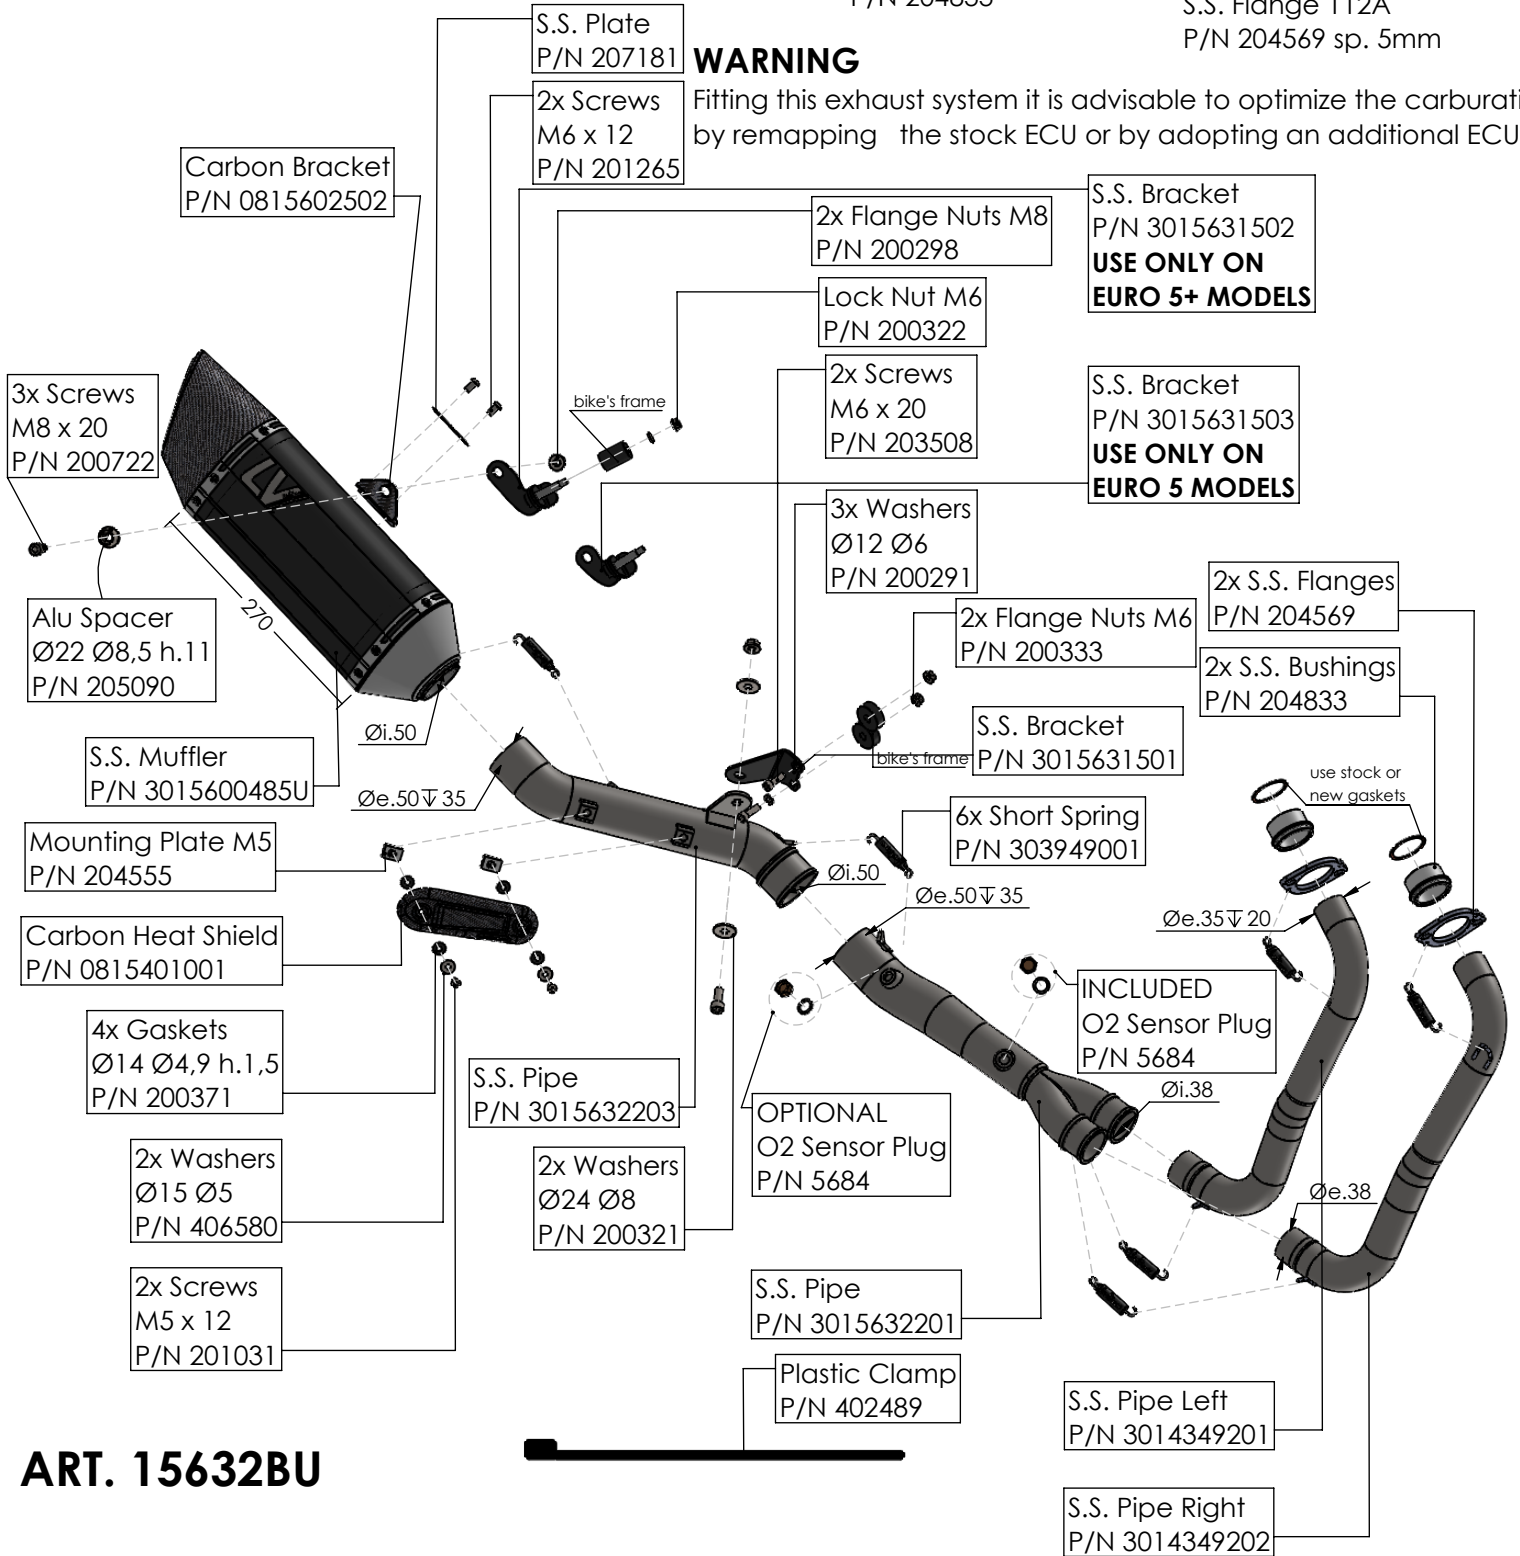

dB-Killer n°79
P/N 3015600801

S.S. Bushing
P/N 204833

S.S. Flange 112A
P/N 204569 sp. 5mm

WARNING

Fitting this exhaust system it is advisable to optimize the carburation by remapping the stock ECU or by adopting an additional ECU unit.

ART. 15632BU

YAMAHA MT-07

(also fits 35kW version) (Attention! Installation on vehicles equipped with dual lambda sensors may cause the "Check Engine" light to come on)

FULL SYSTEM LV-14R BLACK EDITION

WARNING

Fitting this exhaust system it is advisable to optimize the carburation by remapping the stock ECU or by adopting an additional ECU unit.

ART. 15632BU

YAMAHA TRACER 7 (Fit with original panniers **ONLY 2020-2024 VERSIONS**)
(also fits 35kW version) (Attention! Installation on vehicles equipped with dual lambda sensors may cause the "Check Engine" light to come on)

FULL SYSTEM LV-14R BLACK EDITION