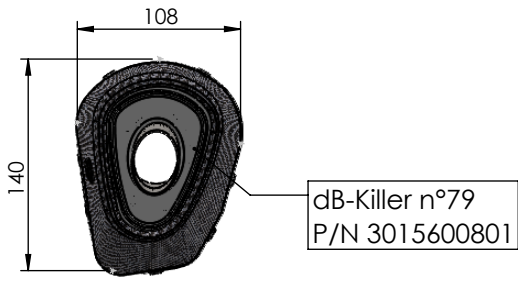

WARNING

Fitting this exhaust system it is advisable to optimize the carburation by remapping the stock ECU or by adopting an additional ECU unit.

ART. 15632BU

YAMAHA TRACER 7 (Fit with original panniers **ONLY 2020-2024 VERSIONS**)
(also fits 35kW version) (Attention! Installation on vehicles equipped with dual lambda sensors may cause the "Check Engine" light to come on)

FULL SYSTEM LV-14R BLACK EDITION