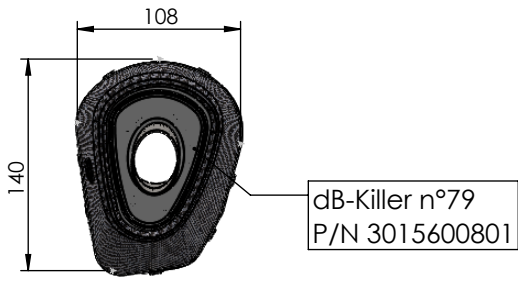

dB-Killer n°79
P/N 3015600801

S.S. Bushing
P/N 204833

S.S. Flange 112A
P/N 204569 sp. 5mm

WARNING

Fitting this exhaust system it is advisable to optimize the carburation by remapping the stock ECU or by adopting an additional ECU unit.

ART. 15631K

YAMAHA MT-07 (also fits 35kW version)

FULL SYSTEM LV-14R STAINLESS STEEL APPROVED

WARNING

Fitting this exhaust system it is advisable to optimize the carburation by remapping the stock ECU or by adopting an additional ECU unit.

ART. 15631K

YAMAHA TRACER 7
(also fits 35kW version) (fit with original panniers **ONLY 2020-2024 VERSIONS**)

FULL SYSTEM LV-14R STAINLESS STEEL APPROVED