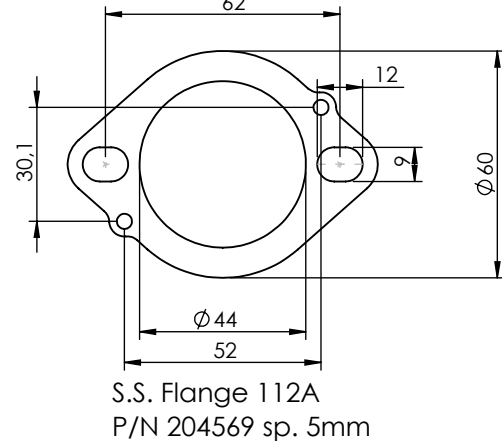

dB-Killer n°79
P/N 3015600801

S.S. Bushing
P/N 204833

S.S. Flange 112A
P/N 204569 sp. 5mm

WARNING

Fitting this exhaust system it is advisable to optimize the carburation by remapping the stock ECU or by adopting an additional ECU unit.

ART. 15631K

YAMAHA MT-07 (also fits 35kW version)

FULL SYSTEM LV-14R STAINLESS STEEL APPROVED

WARNING

Fitting this exhaust system it is advisable to optimize the carburation by remapping the stock ECU or by adopting an additional ECU unit.

ART. 15631K

YAMAHA TRACER 7
(also fits 35kW version) (fit with original panniers **ONLY 2020-2024 VERSIONS**)

FULL SYSTEM LV-14R STAINLESS STEEL APPROVED