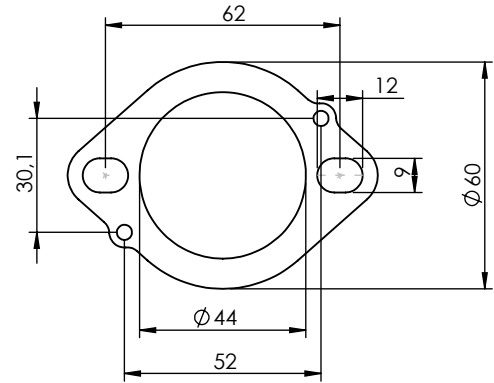

dB-Killer n°79
P/N 3015600801

S.S. Bushing
P/N 204833

S.S. Flange 112A
P/N 204569 sp. 5mm

WARNING

Fitting this exhaust system it is advisable to optimize the carburation by remapping the stock ECU or by adopting an additional ECU unit.

ART. 15631K

YAMAHA MT-07 (also fits 35kW version)

FULL SYSTEM LV-14R STAINLESS STEEL APPROVED

WARNING

Fitting this exhaust system it is advisable to optimize the carburation by remapping the stock ECU or by adopting an additional ECU unit.

ART. 15631K

YAMAHA TRACER 7
(also fits 35kW version) (fit with original panniers **ONLY 2020-2024 VERSIONS**)

FULL SYSTEM LV-14R STAINLESS STEEL APPROVED