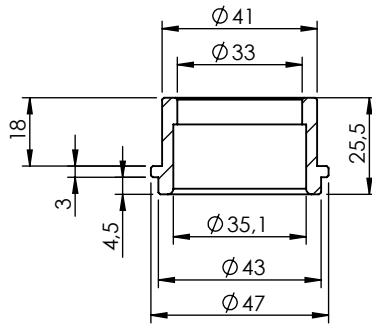

dB-Killer n°79
P/N 3015600801

S.S. Bushing
P/N 204833

S.S. Flange 112A
P/N 204569 sp. 5mm

WARNING

Fitting this exhaust system it is advisable to optimize the carburation by remapping the stock ECU or by adopting an additional ECU unit.

ART. 15631K

YAMAHA MT-07 (also fits 35kW version)

FULL SYSTEM LV-14R STAINLESS STEEL APPROVED

WARNING

Fitting this exhaust system it is advisable to optimize the carburation by remapping the stock ECU or by adopting an additional ECU unit.

ART. 15631K

YAMAHA TRACER 7
(also fits 35kW version) (fit with original panniers **ONLY 2020-2024 VERSIONS**)

FULL SYSTEM LV-14R STAINLESS STEEL APPROVED