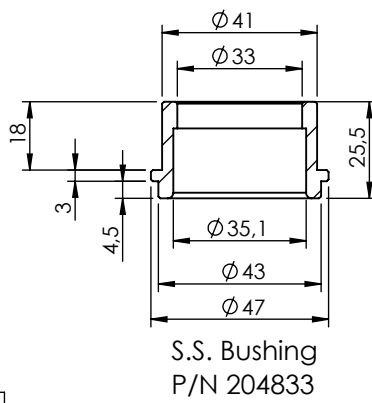

dB-Killer n°79
P/N 3015600801

S.S. Bushing
P/N 204833

S.S. Flange 112A
P/N 204569 sp. 5mm

WARNING

Fitting this exhaust system it is advisable to optimize the carburation by remapping the stock ECU or by adopting an additional ECU unit.

ART. 15631K

YAMAHA MT-07 (also fits 35kW version)

FULL SYSTEM LV-14R STAINLESS STEEL APPROVED

WARNING

Fitting this exhaust system it is advisable to optimize the carburation by remapping the stock ECU or by adopting an additional ECU unit.

ART. 15631K

YAMAHA TRACER 7
(also fits 35kW version) (fit with original panniers **ONLY 2020-2024 VERSIONS**)

FULL SYSTEM LV-14R STAINLESS STEEL APPROVED