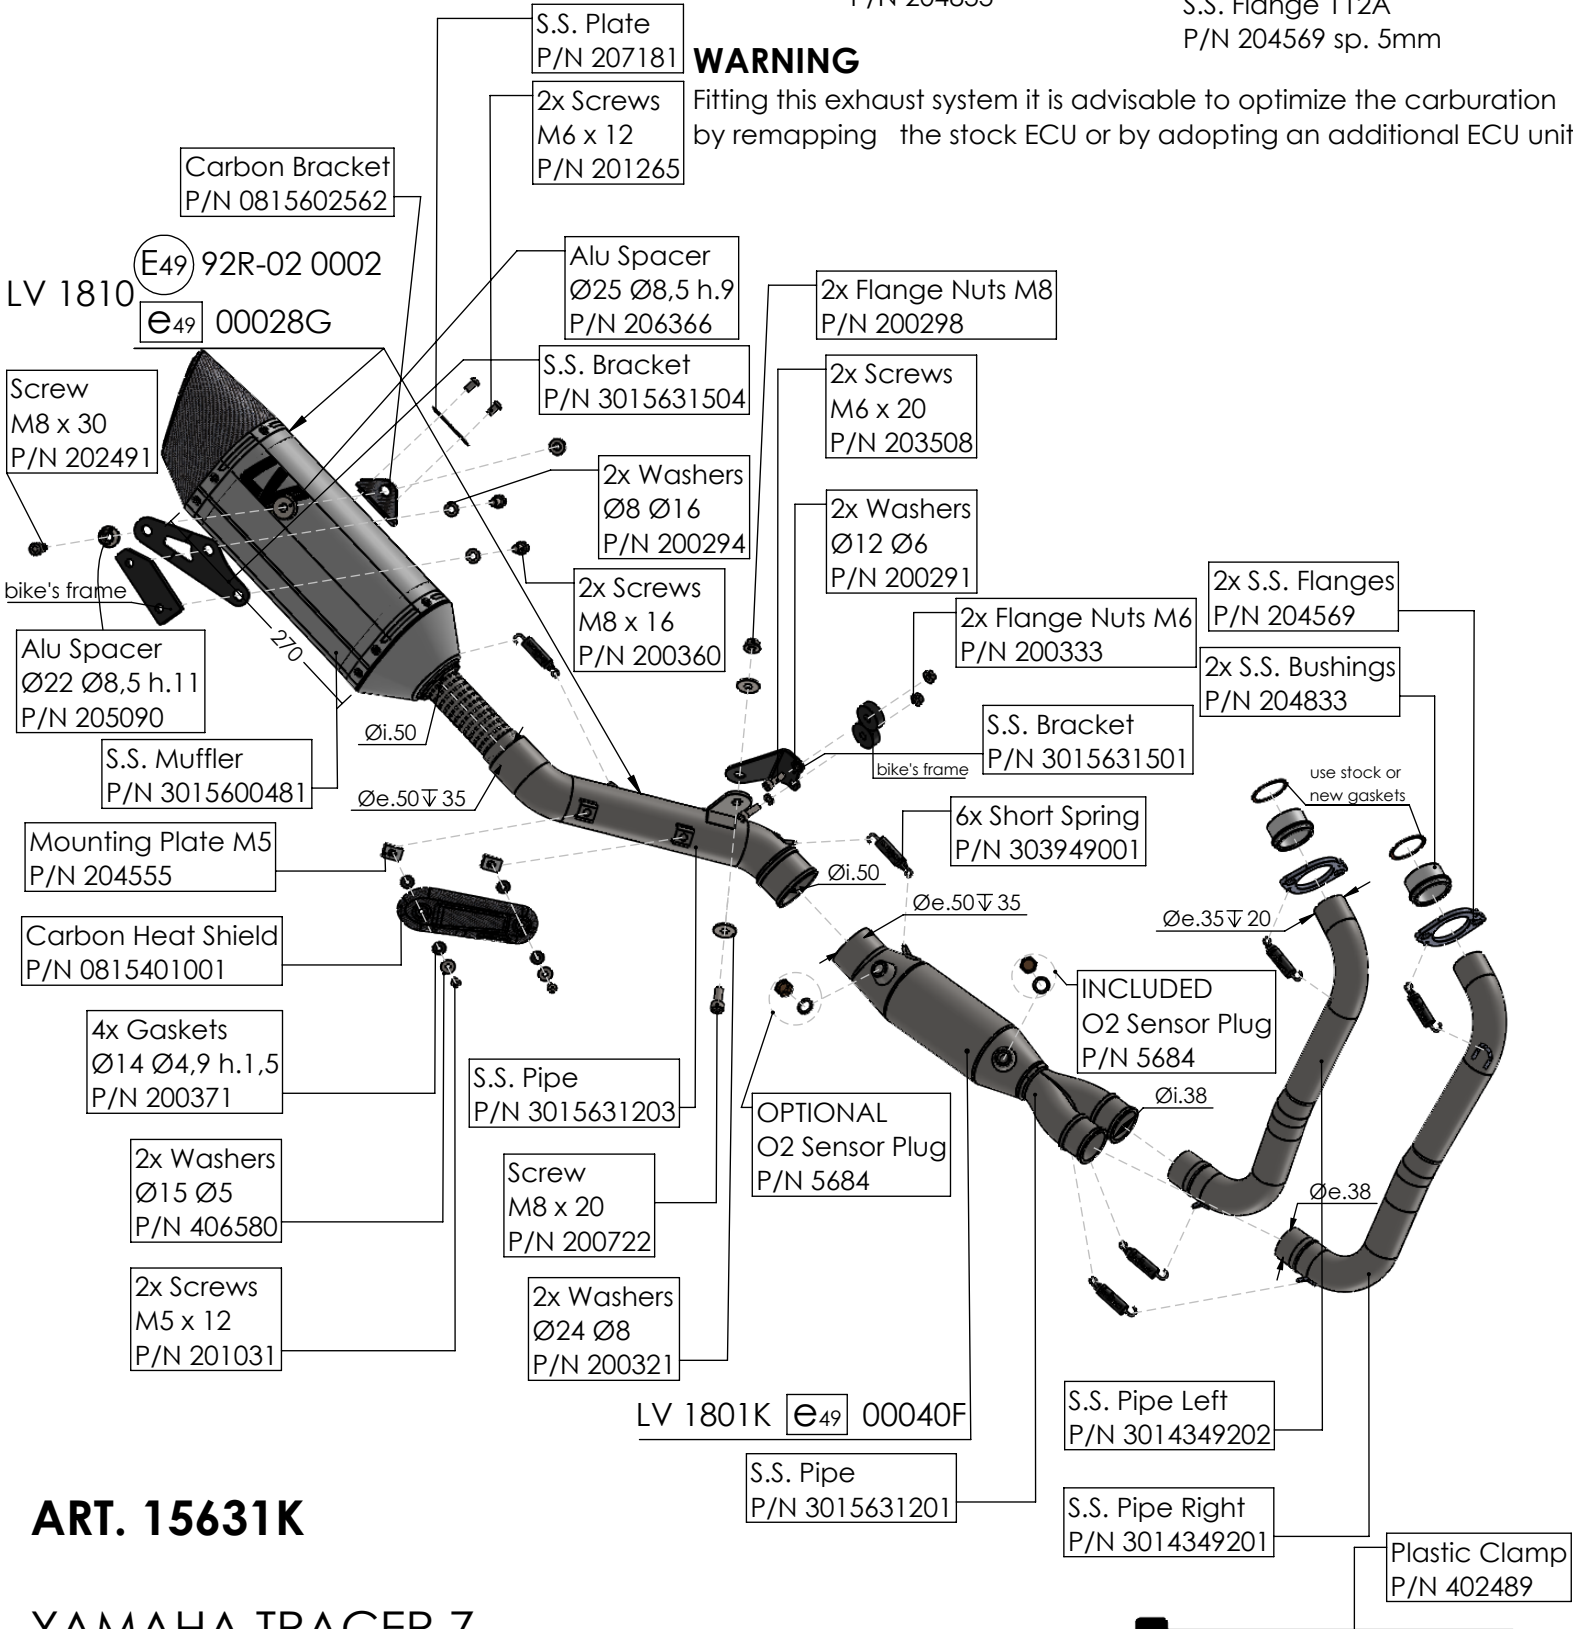

dB-Killer n°79
P/N 3015600801

S.S. Bushing
P/N 204833

S.S. Flange 112A
P/N 204569 sp. 5mm

WARNING

Fitting this exhaust system it is advisable to optimize the carburation by remapping the stock ECU or by adopting an additional ECU unit.

ART. 15631K

YAMAHA MT-07 (also fits 35kW version)

FULL SYSTEM LV-14R STAINLESS STEEL APPROVED

WARNING

Fitting this exhaust system it is advisable to optimize the carburation by remapping the stock ECU or by adopting an additional ECU unit.

ART. 15631K

YAMAHA TRACER 7
(also fits 35kW version) (fit with original panniers **ONLY 2020-2024 VERSIONS**)

FULL SYSTEM LV-14R STAINLESS STEEL APPROVED