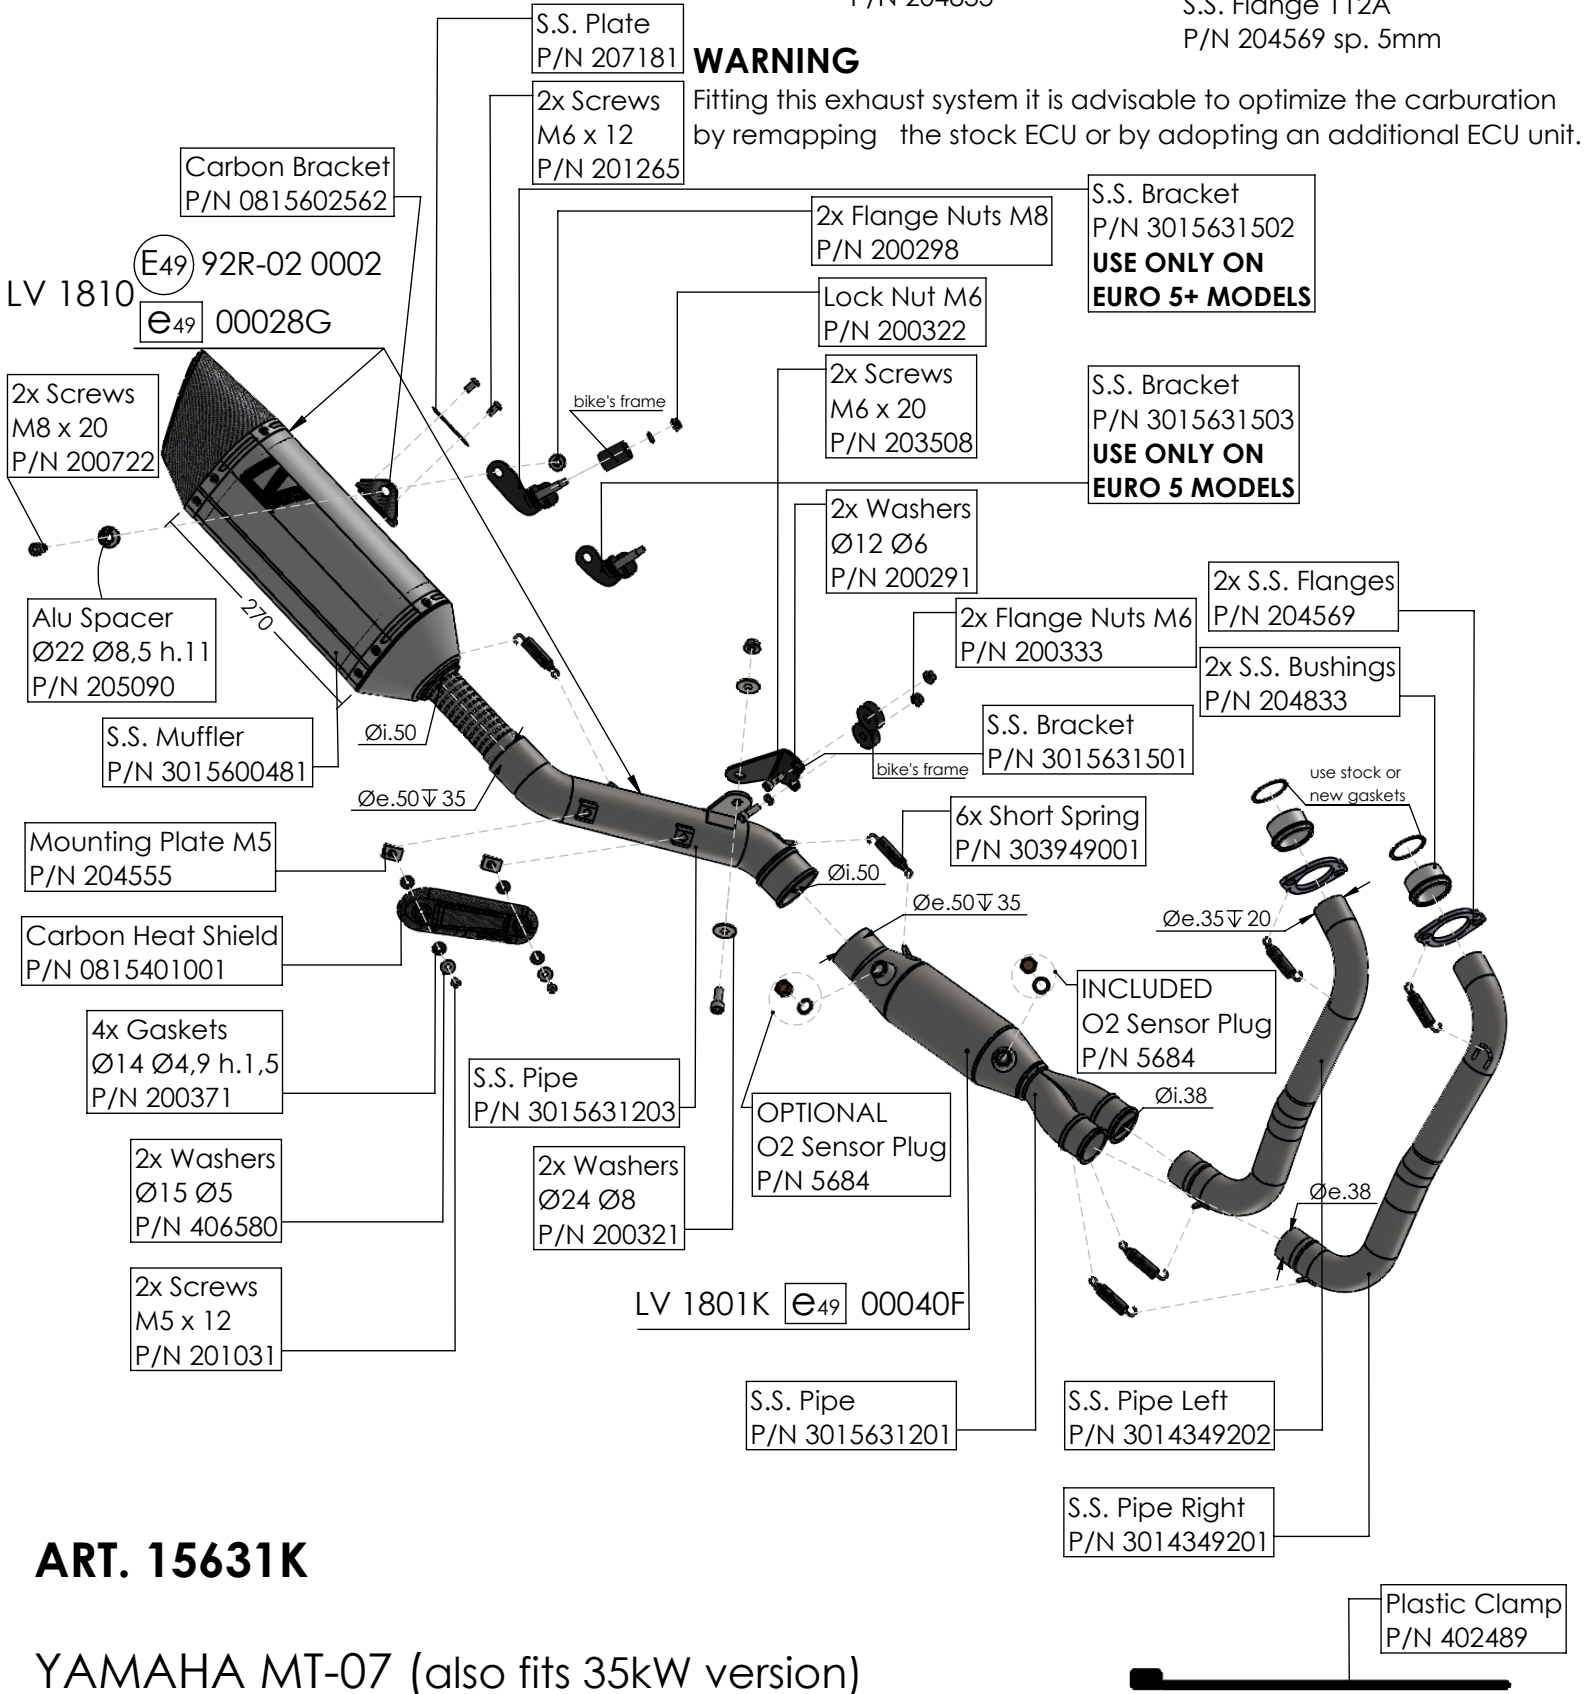

dB-Killer n°79
P/N 3015600801

S.S. Bushing
P/N 204833

S.S. Flange 112A
P/N 204569 sp. 5mm

WARNING

Fitting this exhaust system it is advisable to optimize the carburation by remapping the stock ECU or by adopting an additional ECU unit.

ART. 15631K

YAMAHA MT-07 (also fits 35kW version)

FULL SYSTEM LV-14R STAINLESS STEEL APPROVED

WARNING

Fitting this exhaust system it is advisable to optimize the carburation by remapping the stock ECU or by adopting an additional ECU unit.

ART. 15631K

YAMAHA TRACER 7
(also fits 35kW version) (fit with original panniers **ONLY 2020-2024 VERSIONS**)

FULL SYSTEM LV-14R STAINLESS STEEL APPROVED