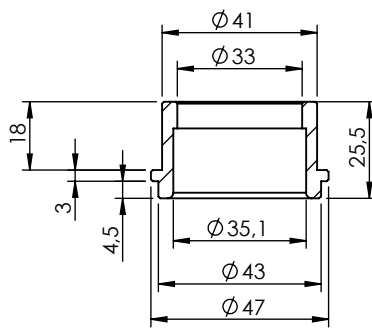

dB-Killer n°79  
P/N 3015600801

S.S. Bushing  
P/N 204833

S.S. Flange 112A  
P/N 204569 sp. 5mm

**WARNING**

Fitting this exhaust system it is advisable to optimize the carburation by remapping the stock ECU or by adopting an additional ECU unit.

**ART. 15631BK**

YAMAHA MT-07 (also fits 35kW version)

FULL SYSTEM LV-14R BLACK EDITION APPROVED

dB-Killer n°79  
P/N 3015600801

S.S. Bushing  
P/N 204833

S.S. Flange 112A  
P/N 204569 sp. 5mm

**WARNING**

Fitting this exhaust system it is advisable to optimize the carburation by remapping the stock ECU or by adopting an additional ECU unit.