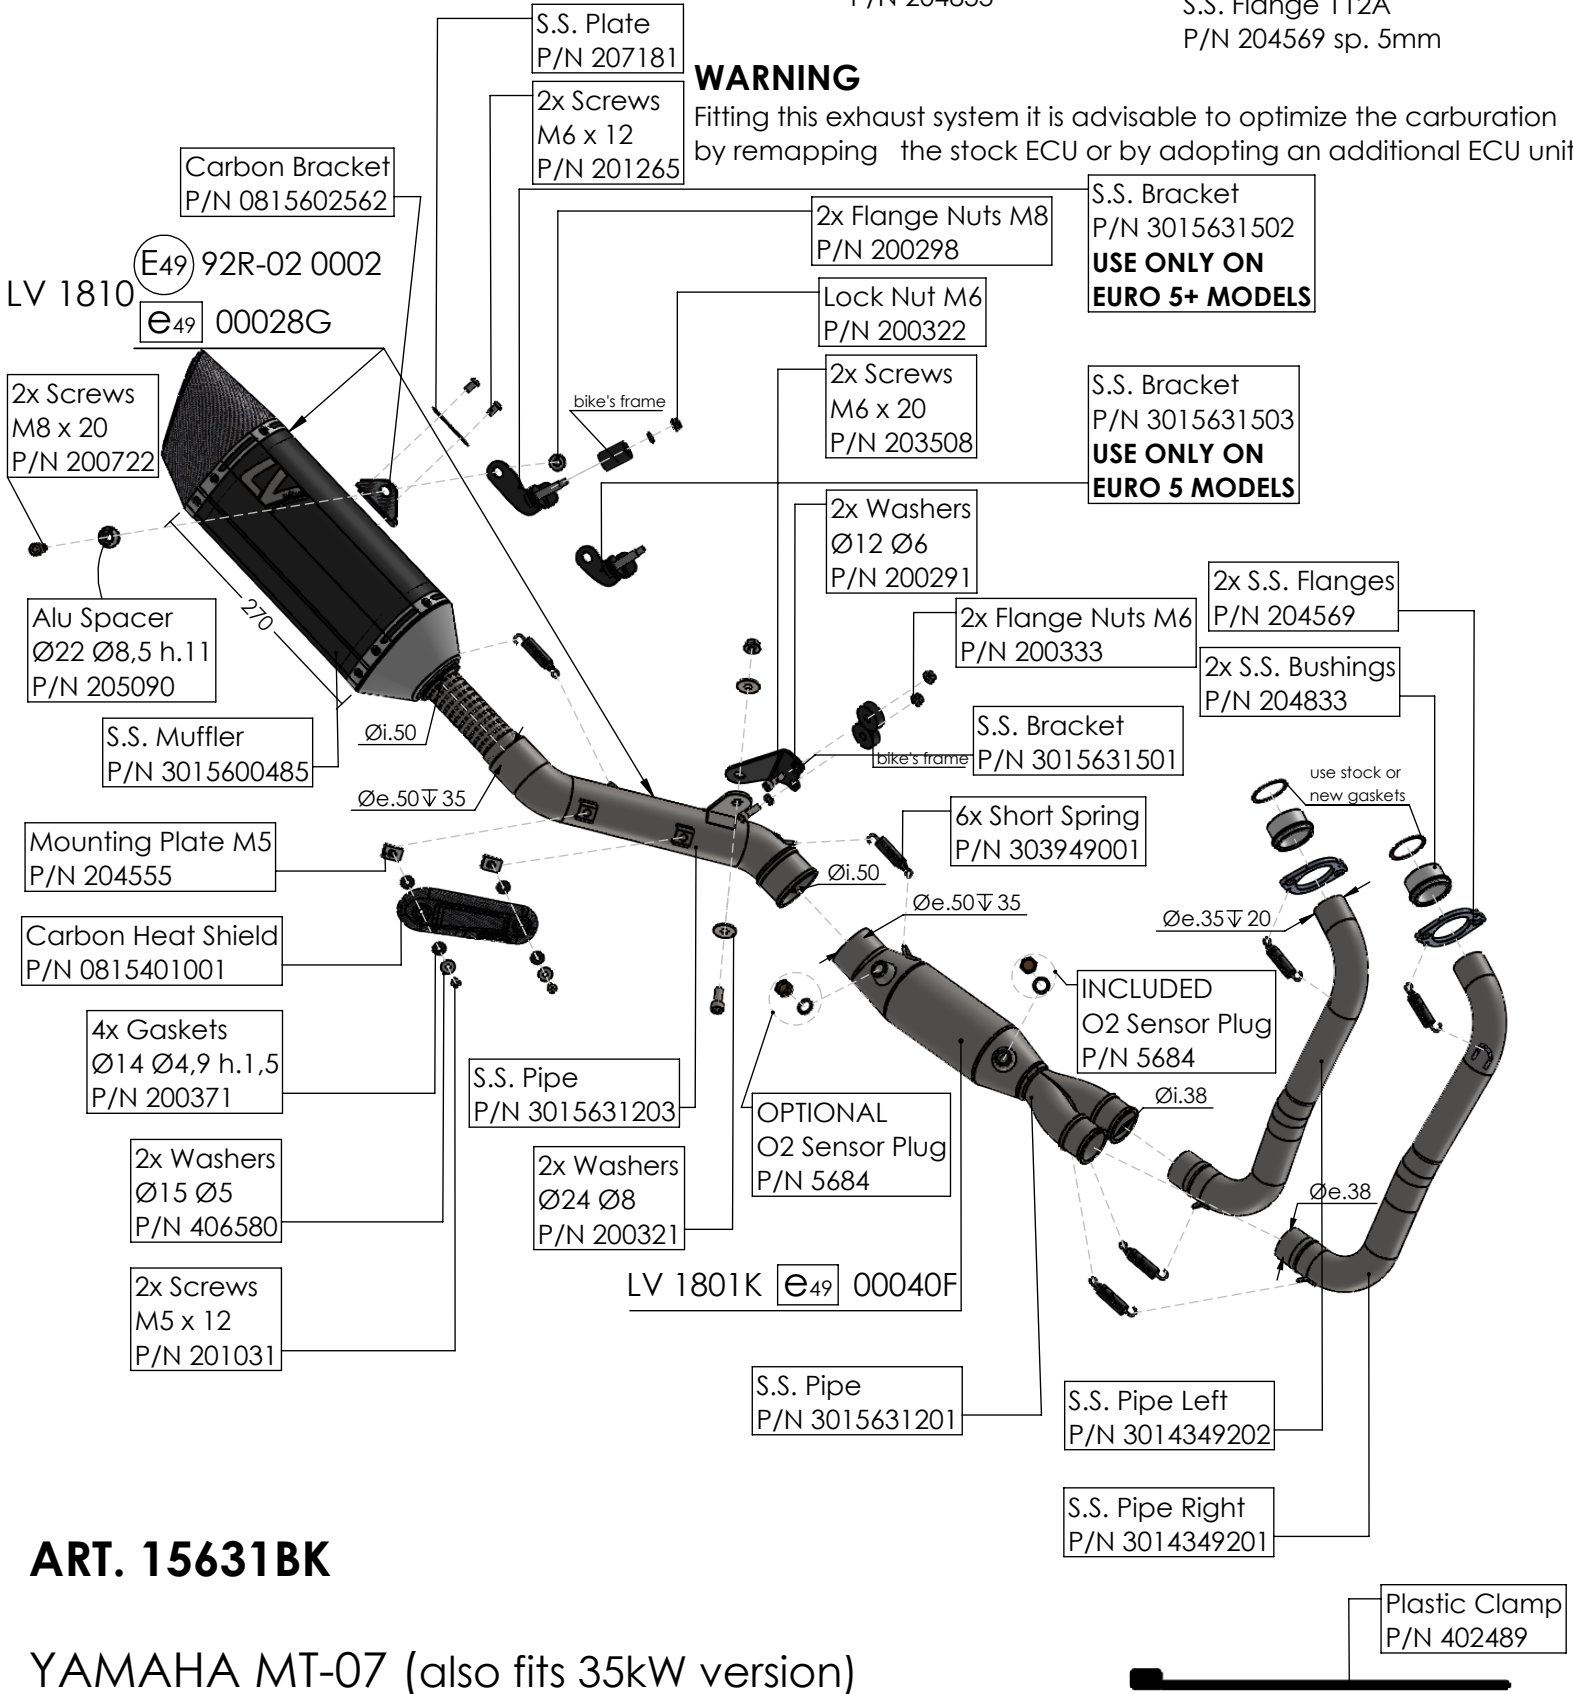

dB-Killer n°79  
P/N 3015600801

S.S. Bushing  
P/N 204833

S.S. Flange 112A  
P/N 204569 sp. 5mm

**WARNING**

Fitting this exhaust system it is advisable to optimize the carburation by remapping the stock ECU or by adopting an additional ECU unit.

**ART. 15631BK**

YAMAHA MT-07 (also fits 35kW version)

FULL SYSTEM LV-14R BLACK EDITION APPROVED

dB-Killer n°79  
P/N 3015600801

S.S. Bushing  
P/N 204833

S.S. Flange 112A  
P/N 204569 sp. 5mm

**WARNING**

Fitting this exhaust system it is advisable to optimize the carburation by remapping the stock ECU or by adopting an additional ECU unit.

**ART. 15631BK**

YAMAHA TRACER 7

(also fits 35kW version) (fit with original panniers **ONLY 2020-2024 VERSIONS**)

FULL SYSTEM LV-14R BLACK EDITION APPROVED