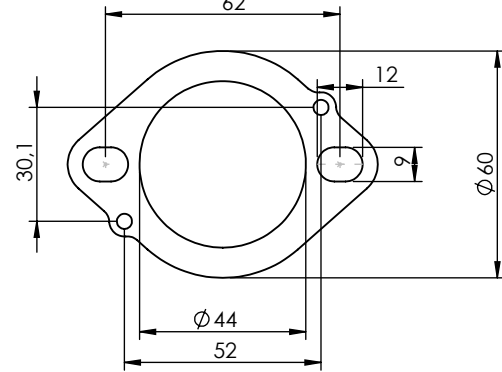

**ART. 15631BK**

YAMAHA MT-07 (also fits 35kW version)

FULL SYSTEM LV-14R BLACK EDITION APPROVED

dB-Killer n°79  
P/N 3015600801

S.S. Bushing  
P/N 204833

S.S. Flange 112A  
P/N 204569 sp. 5mm

**WARNING**

Fitting this exhaust system it is advisable to optimize the carburation by remapping the stock ECU or by adopting an additional ECU unit.