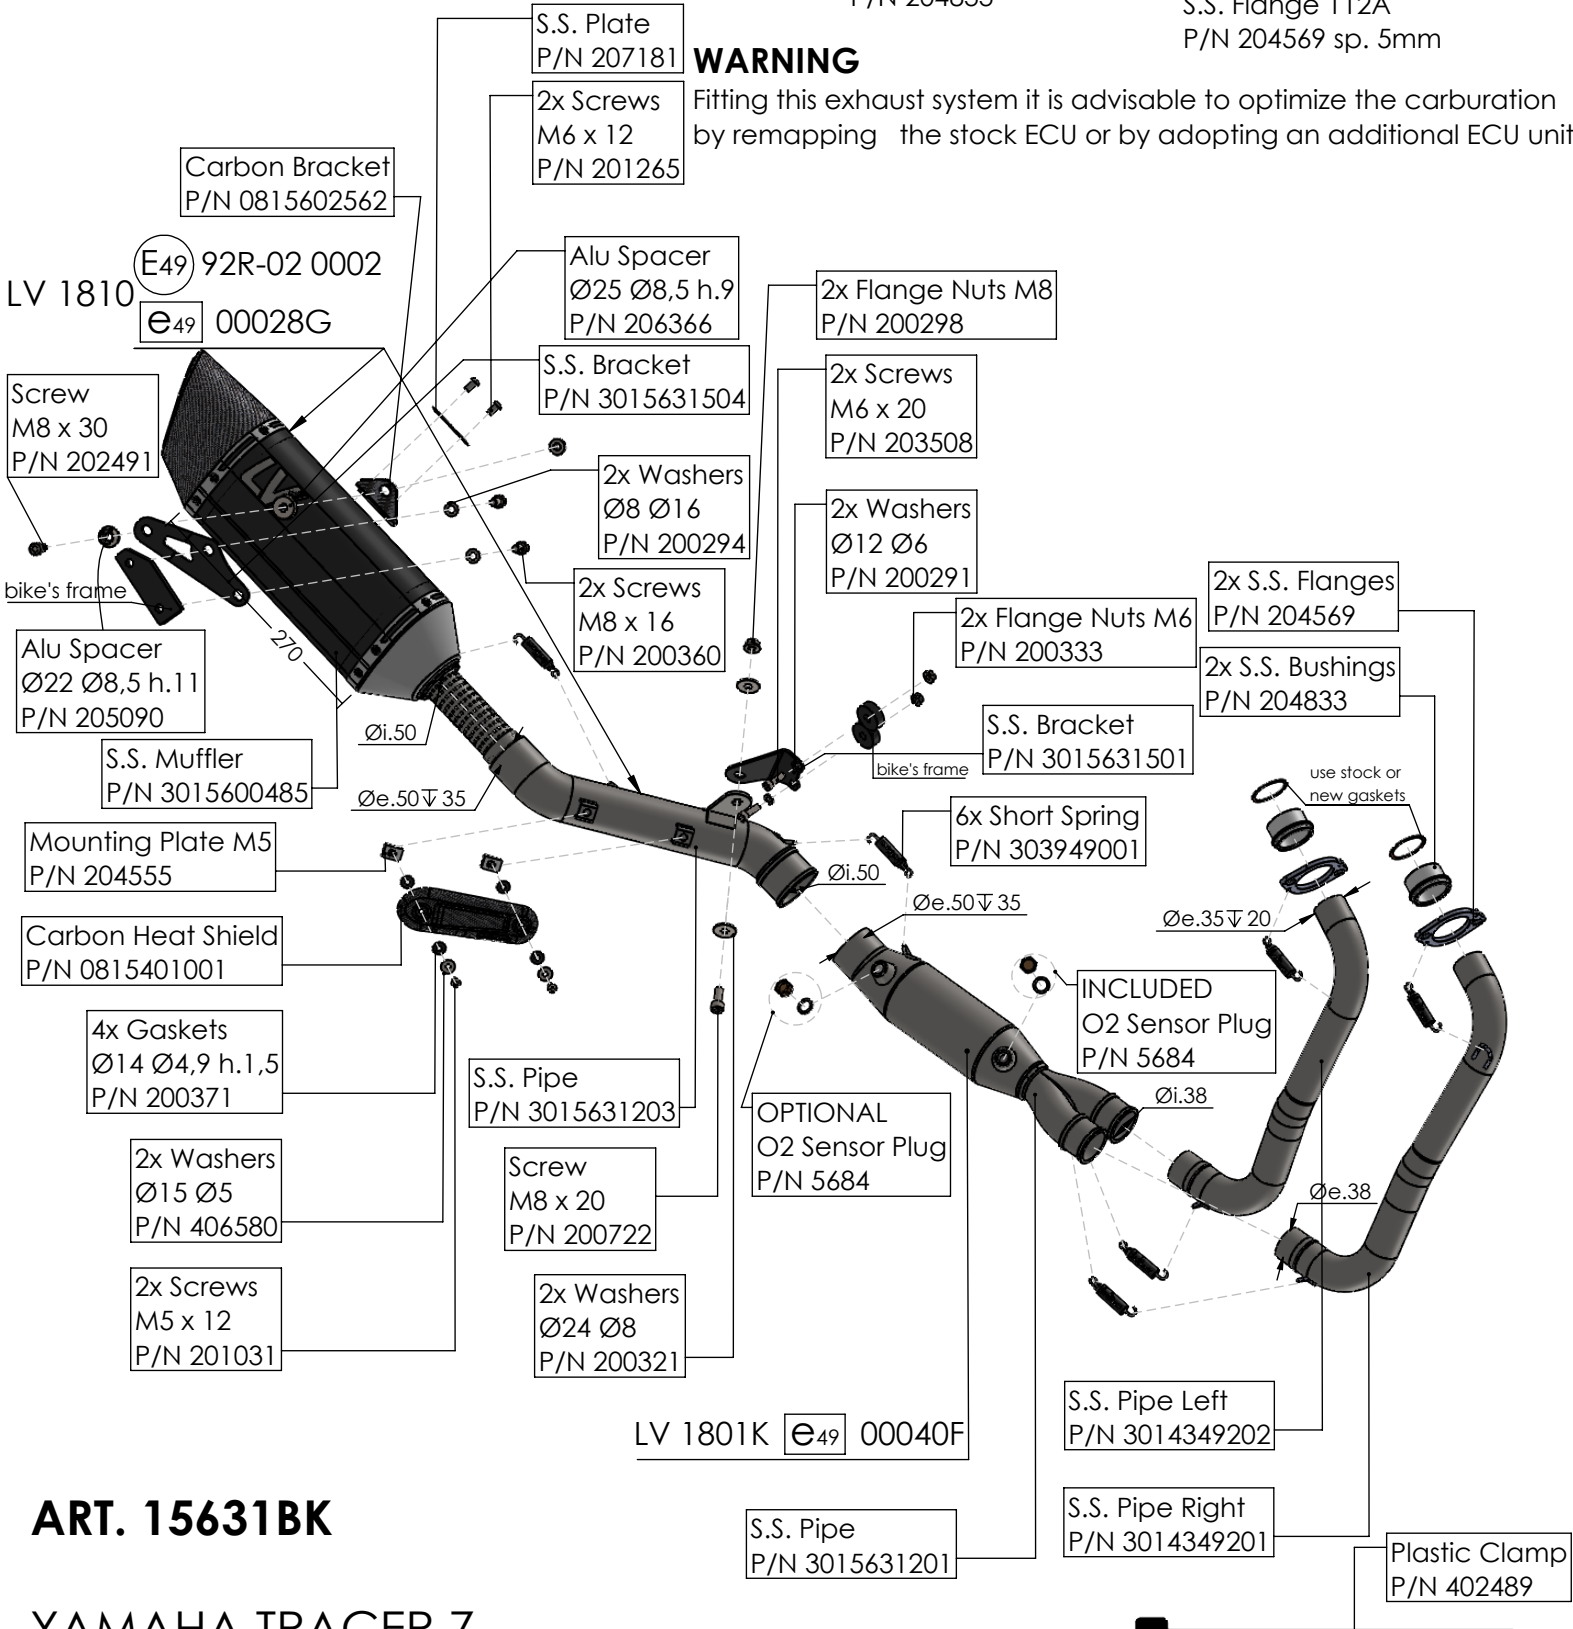

dB-Killer n°79  
P/N 3015600801

S.S. Bushing  
P/N 204833

S.S. Flange 112A  
P/N 204569 sp. 5mm

**WARNING**

Fitting this exhaust system it is advisable to optimize the carburation by remapping the stock ECU or by adopting an additional ECU unit.

**ART. 15631BK**

YAMAHA MT-07 (also fits 35kW version)

FULL SYSTEM LV-14R BLACK EDITION APPROVED

dB-Killer n°79  
P/N 3015600801

S.S. Bushing  
P/N 204833

S.S. Flange 112A  
P/N 204569 sp. 5mm

**WARNING**

Fitting this exhaust system it is advisable to optimize the carburation by remapping the stock ECU or by adopting an additional ECU unit.

**ART. 15631BK**

YAMAHA TRACER 7

(also fits 35kW version) (fit with original panniers **ONLY 2020-2024 VERSIONS**)

FULL SYSTEM LV-14R BLACK EDITION APPROVED