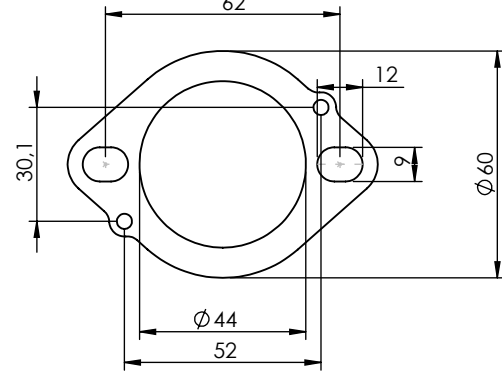

dB-Killer n°79  
P/N 3015600801

S.S. Bushing  
P/N 204833

S.S. Flange 112A  
P/N 204569 sp. 5mm

**WARNING**

Fitting this exhaust system it is advisable to optimize the carburation by remapping the stock ECU or by adopting an additional ECU unit.

**ART. 15631BK**

YAMAHA MT-07 (also fits 35kW version)

FULL SYSTEM LV-14R BLACK EDITION APPROVED

dB-Killer n°79  
P/N 3015600801

S.S. Bushing  
P/N 204833

S.S. Flange 112A  
P/N 204569 sp. 5mm

**WARNING**

Fitting this exhaust system it is advisable to optimize the carburation by remapping the stock ECU or by adopting an additional ECU unit.

**ART. 15631BK**

YAMAHA TRACER 7

(also fits 35kW version) (fit with original panniers **ONLY 2020-2024 VERSIONS**)

FULL SYSTEM LV-14R BLACK EDITION APPROVED