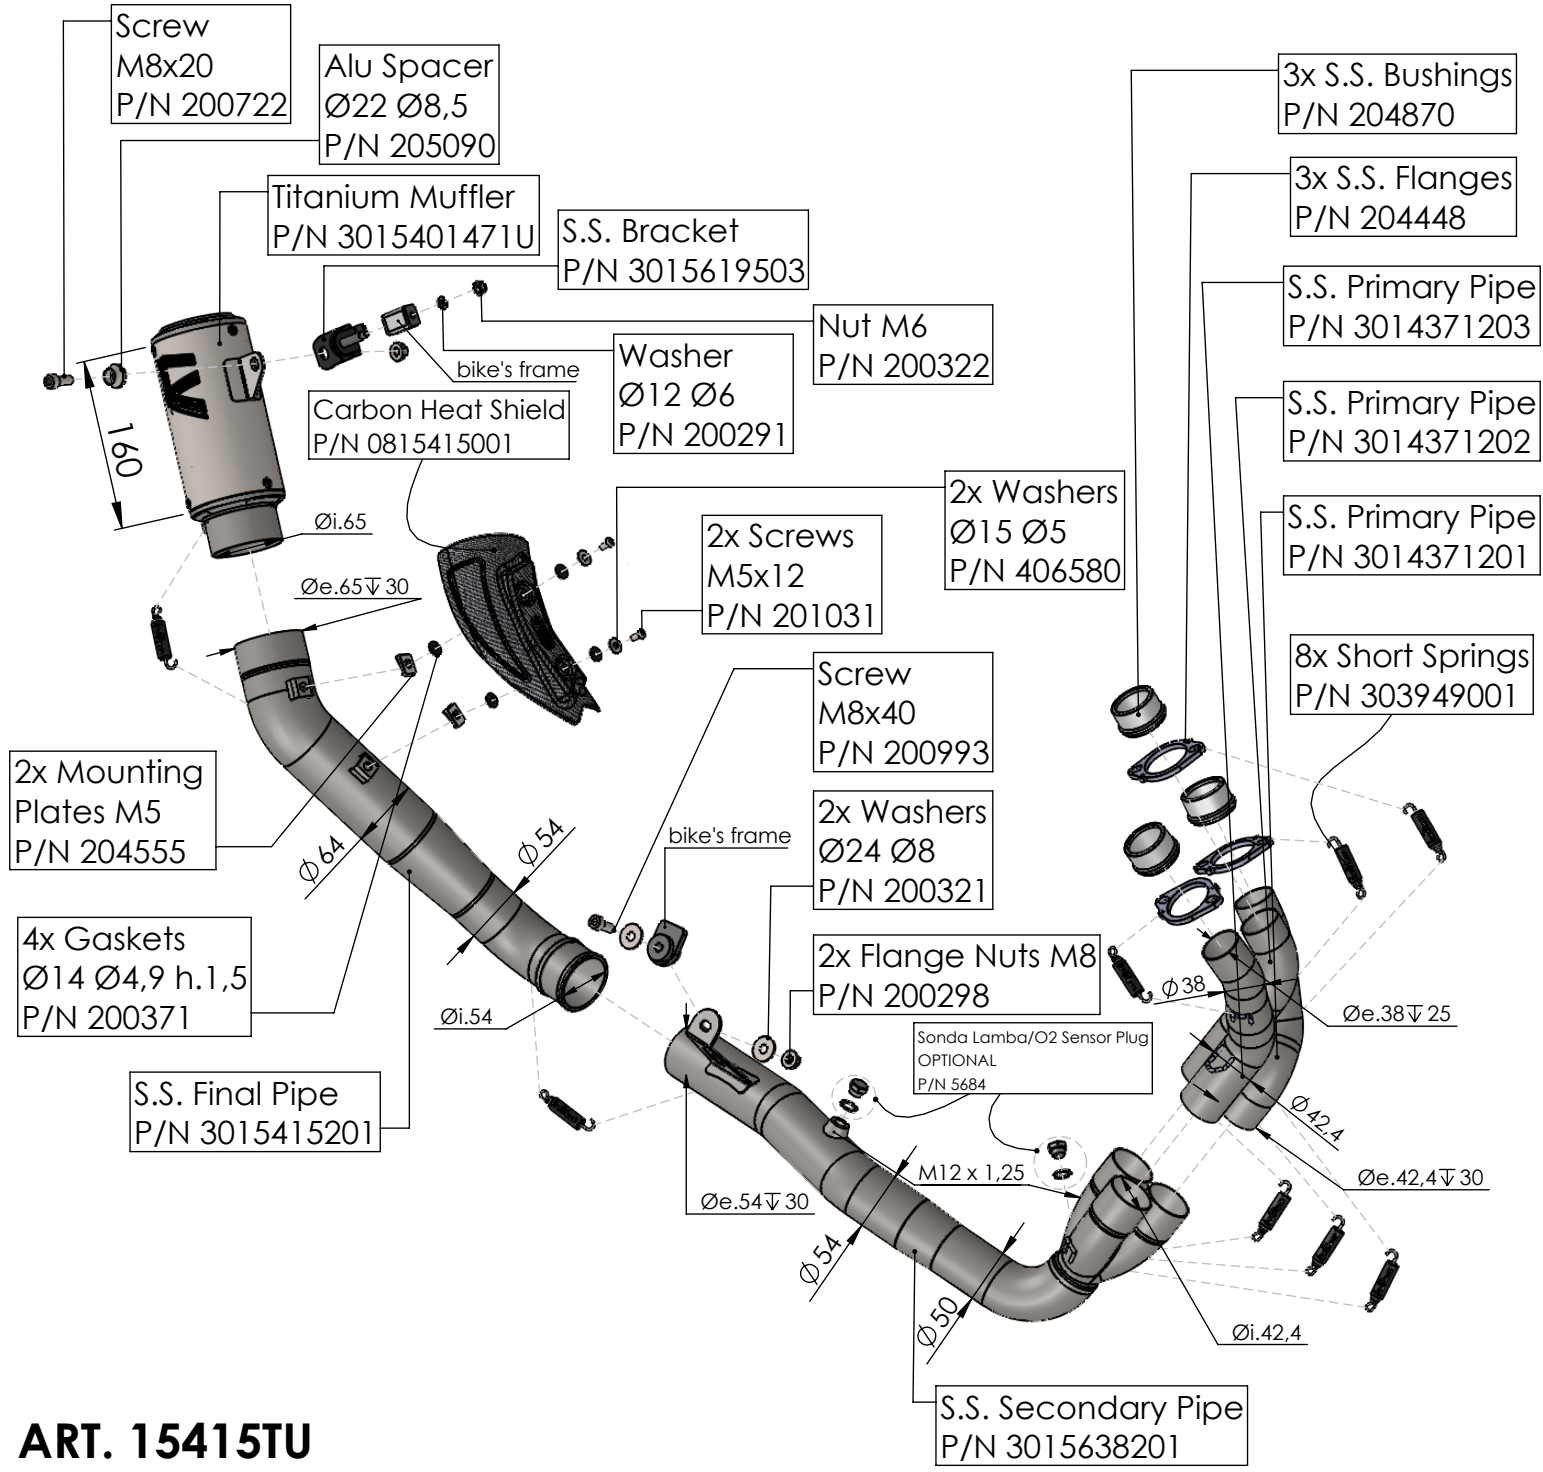

**s.s. flange sp.5mm
cod.204448**

**s.s. bushing
cod.204870**

ART. 15415TU

YAMAHA R9

FULL SYSTEM LV CORSA TITANIUM