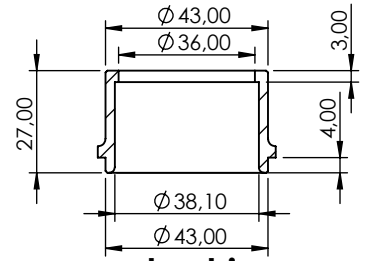

**s.s. flange sp.5mm
cod.204448**

**s.s. bushing
cod.204870**

ART. 15415TU

YAMAHA R9

FULL SYSTEM LV CORSA TITANIUM