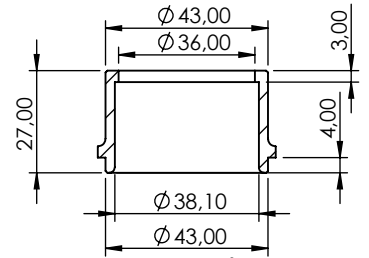

**s.s. flange sp.5mm
cod.204448**

**s.s. bushing
cod.204870**

ART. 15415BU

YAMAHA R9

FULL SYSTEM LV CORSA BLACK EDITION