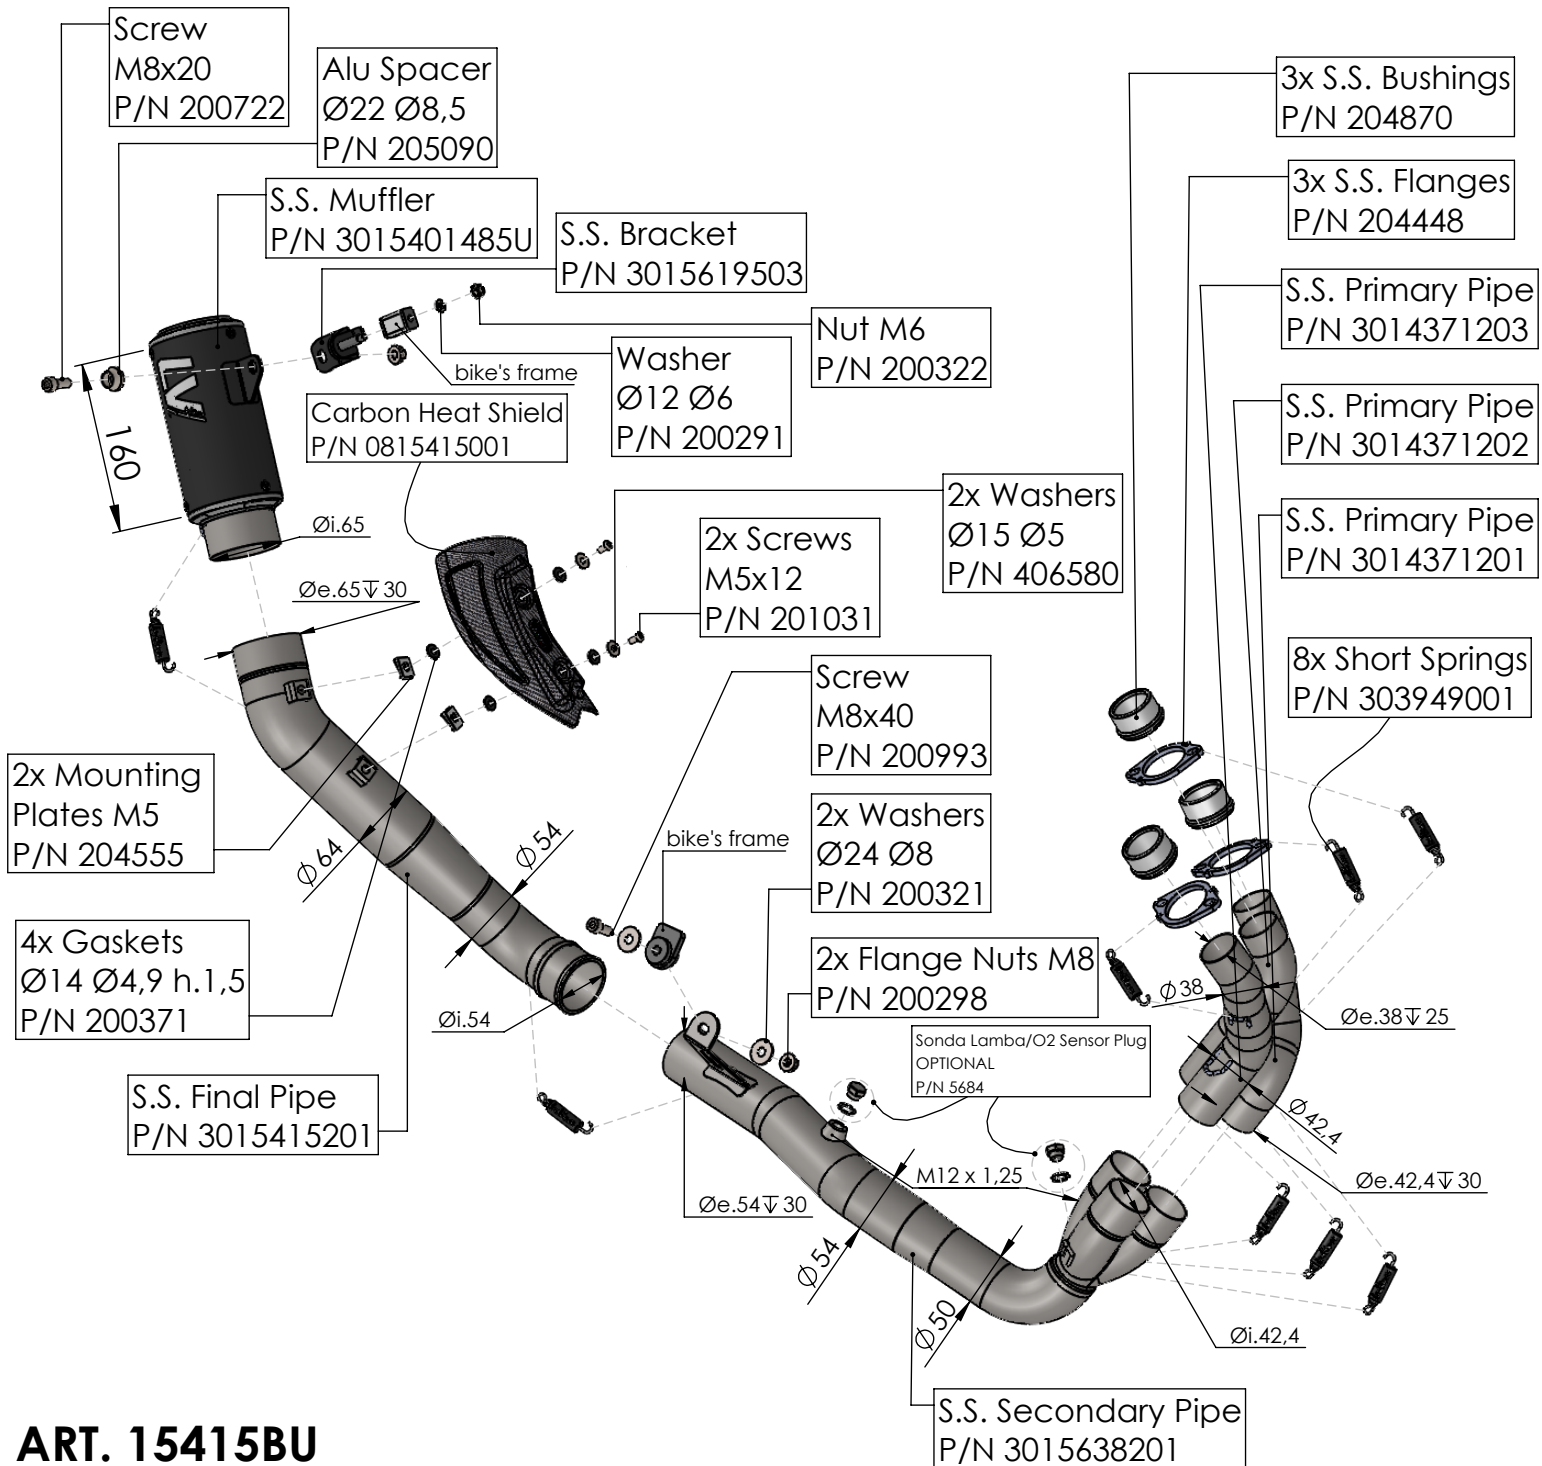

**s.s. flange sp.5mm
cod.204448**

**s.s. bushing
cod.204870**

ART. 15415BU

YAMAHA R9

FULL SYSTEM LV CORSA BLACK EDITION