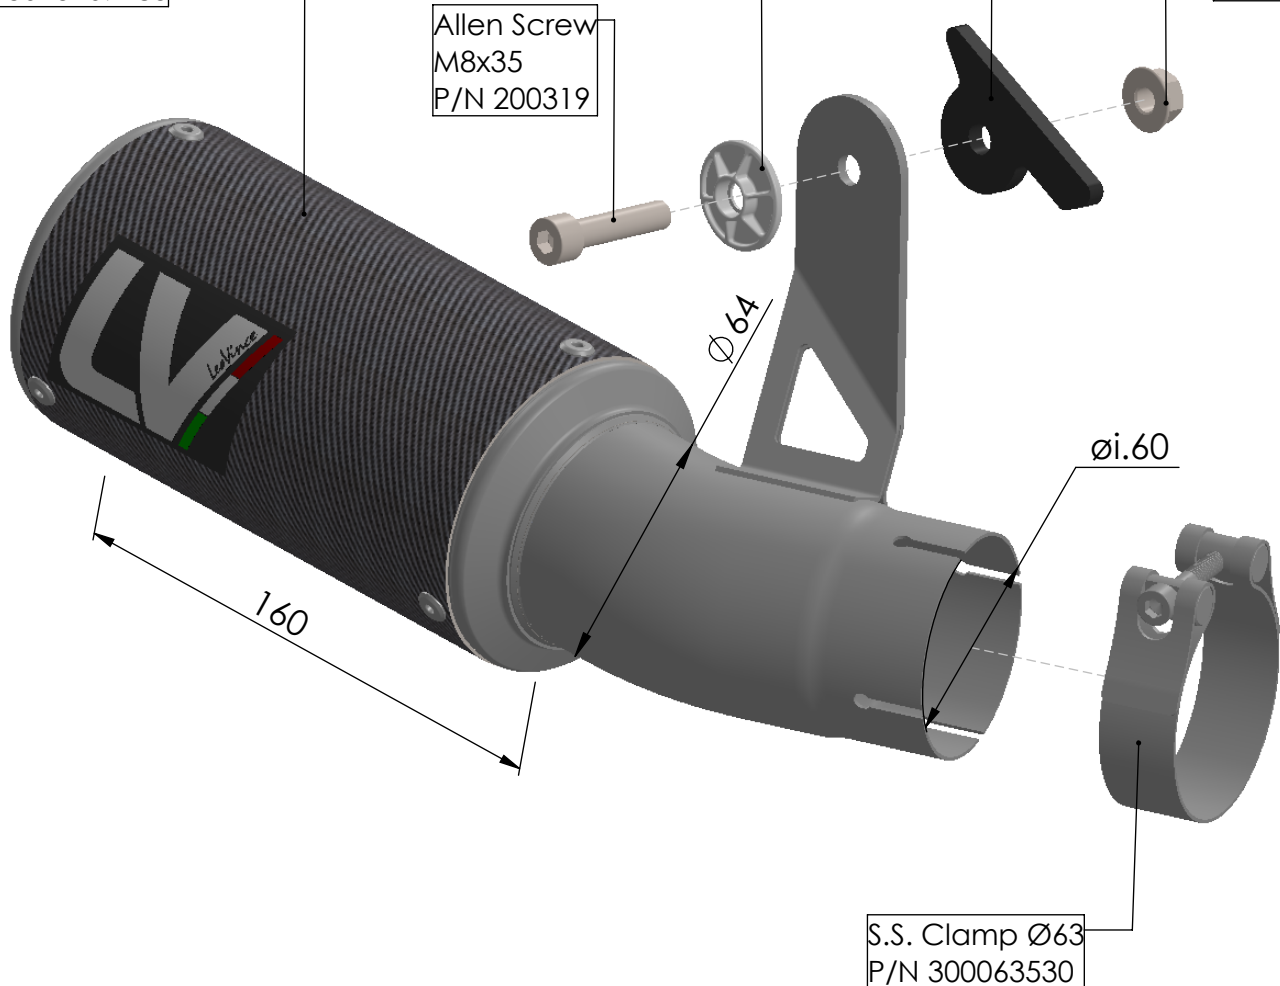

Muffler
P/N 3015407483

use original washer

Allen Screw
M8x35
P/N 200319

bike's frame

Flange Nut M8
P/N 200298

ART. 15407C

BMW S 1000 R / S 1000 RR

SLIP-ON - LV CORSA - CARBON