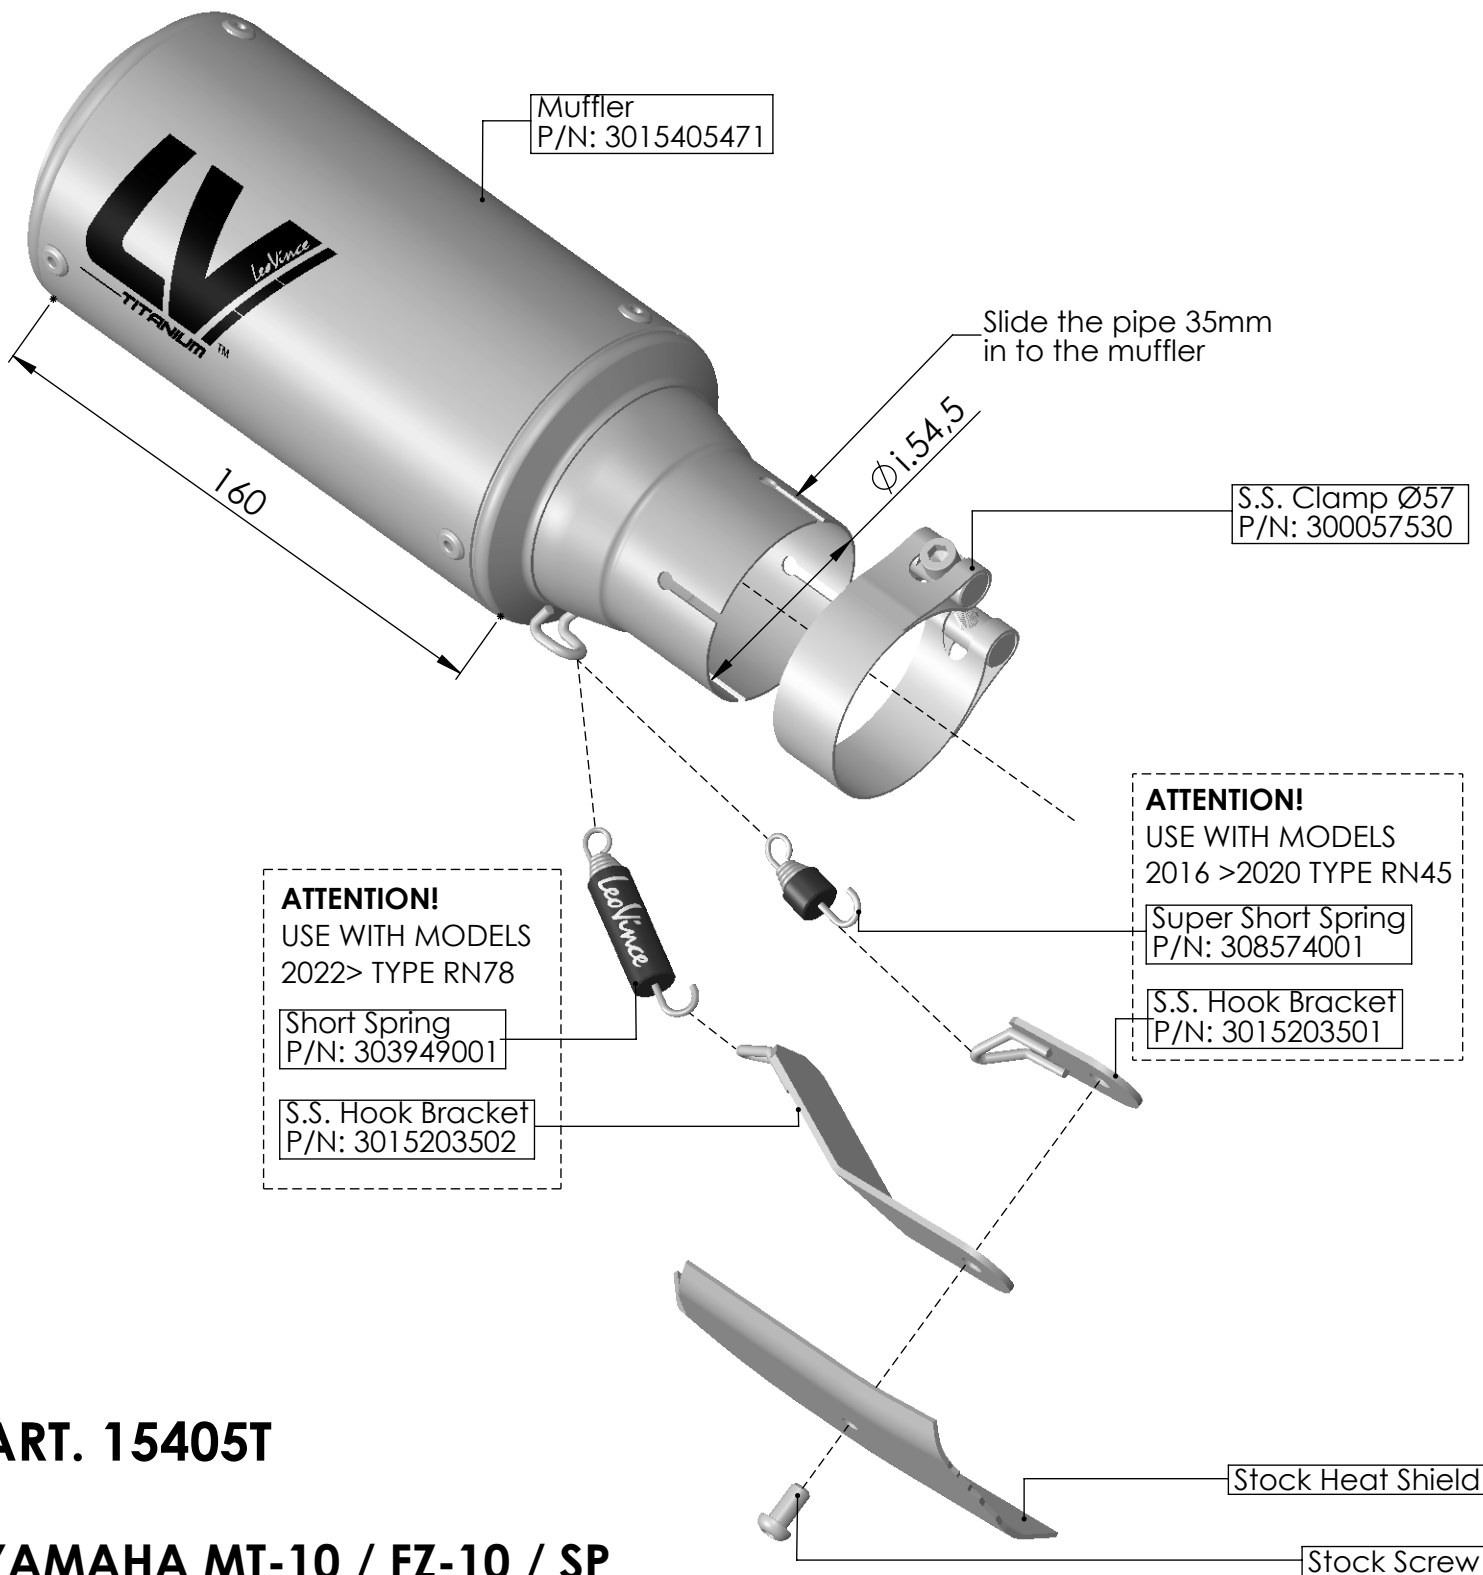

Flange Nut M6  
P/N: 200333

Flange Nut M8  
P/N: 200298

Use Flange Nuts included, with stock screws, to cover the stock bracket empty holes, after the installation of the LeoVince slip-on.

Muffler  
P/N: 3015405471

Slide the pipe 35mm  
in to the muffler

S.S. Clamp Ø57  
P/N: 300057530

**ATTENTION!**  
USE WITH MODELS  
2016 >2020 TYPE RN45

Super Short Spring  
P/N: 308574001

S.S. Hook Bracket  
P/N: 3015203501

**ATTENTION!**  
USE WITH MODELS  
2022> TYPE RN78

Short Spring  
P/N: 303949001

S.S. Hook Bracket  
P/N: 3015203502

Stock Heat Shield

Stock Screw

**ART. 15405T**

**YAMAHA MT-10 / FZ-10 / SP**

**SLIP-ON - LV CORSA - TITANIUM**