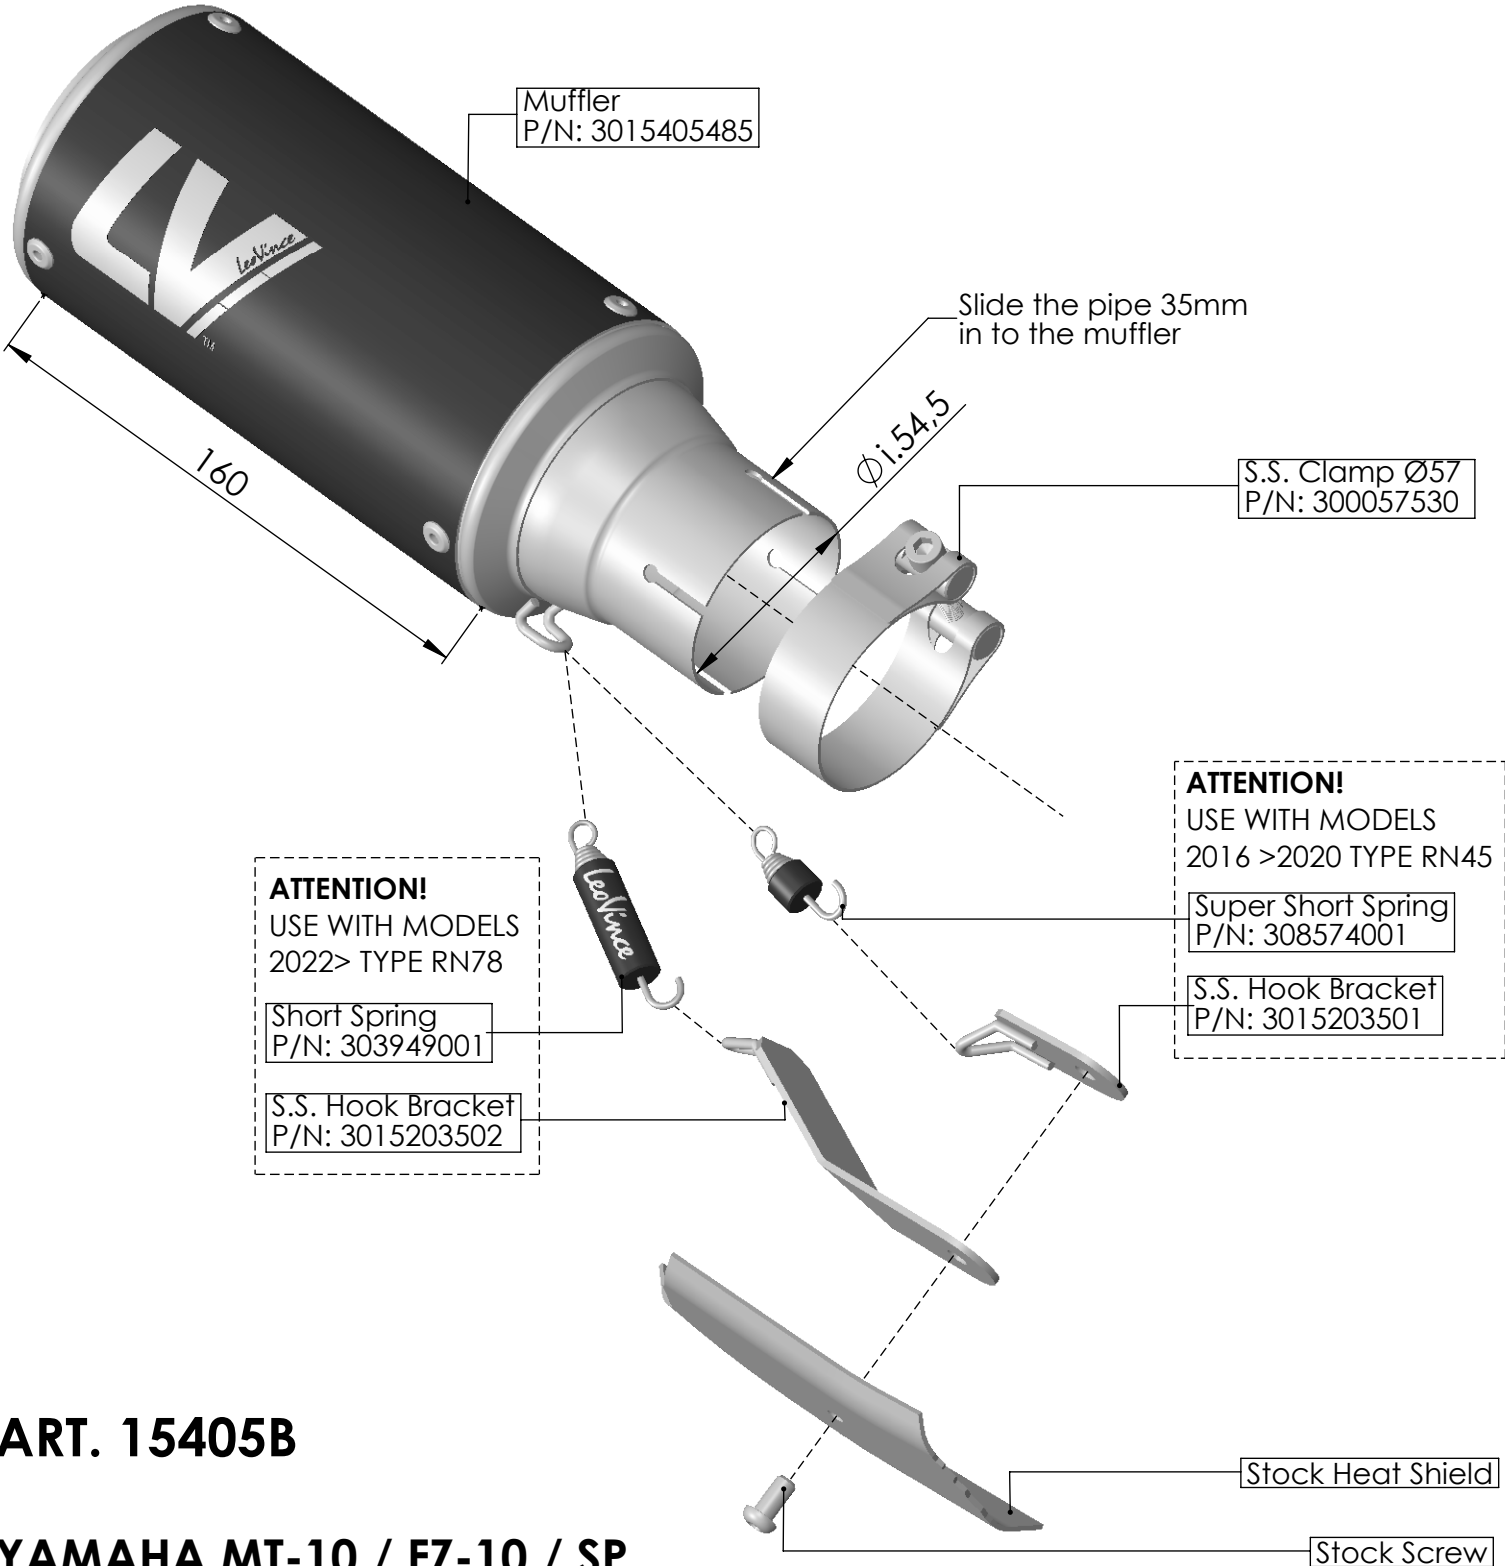

Flange Nut M6
P/N: 200333

Flange Nut M8
P/N: 200298

Use Flange Nuts included, with stock screws, to cover the stock bracket empty holes, after the installation of the LeoVince slip-on.

Muffler
P/N: 3015405485

Slide the pipe 35mm
in to the muffler

Φ : 54,5

S.S. Clamp Φ 57
P/N: 300057530

ATTENTION!
USE WITH MODELS
2022 > TYPE RN78

Short Spring
P/N: 303949001

S.S. Hook Bracket
P/N: 3015203502

ATTENTION!
USE WITH MODELS
2016 > 2020 TYPE RN45

Super Short Spring
P/N: 308574001

S.S. Hook Bracket
P/N: 3015203501

Stock Heat Shield

Stock Screw

ART. 15405B

YAMAHA MT-10 / FZ-10 / SP

SLIP-ON - LV CORSA - BLACK EDITION